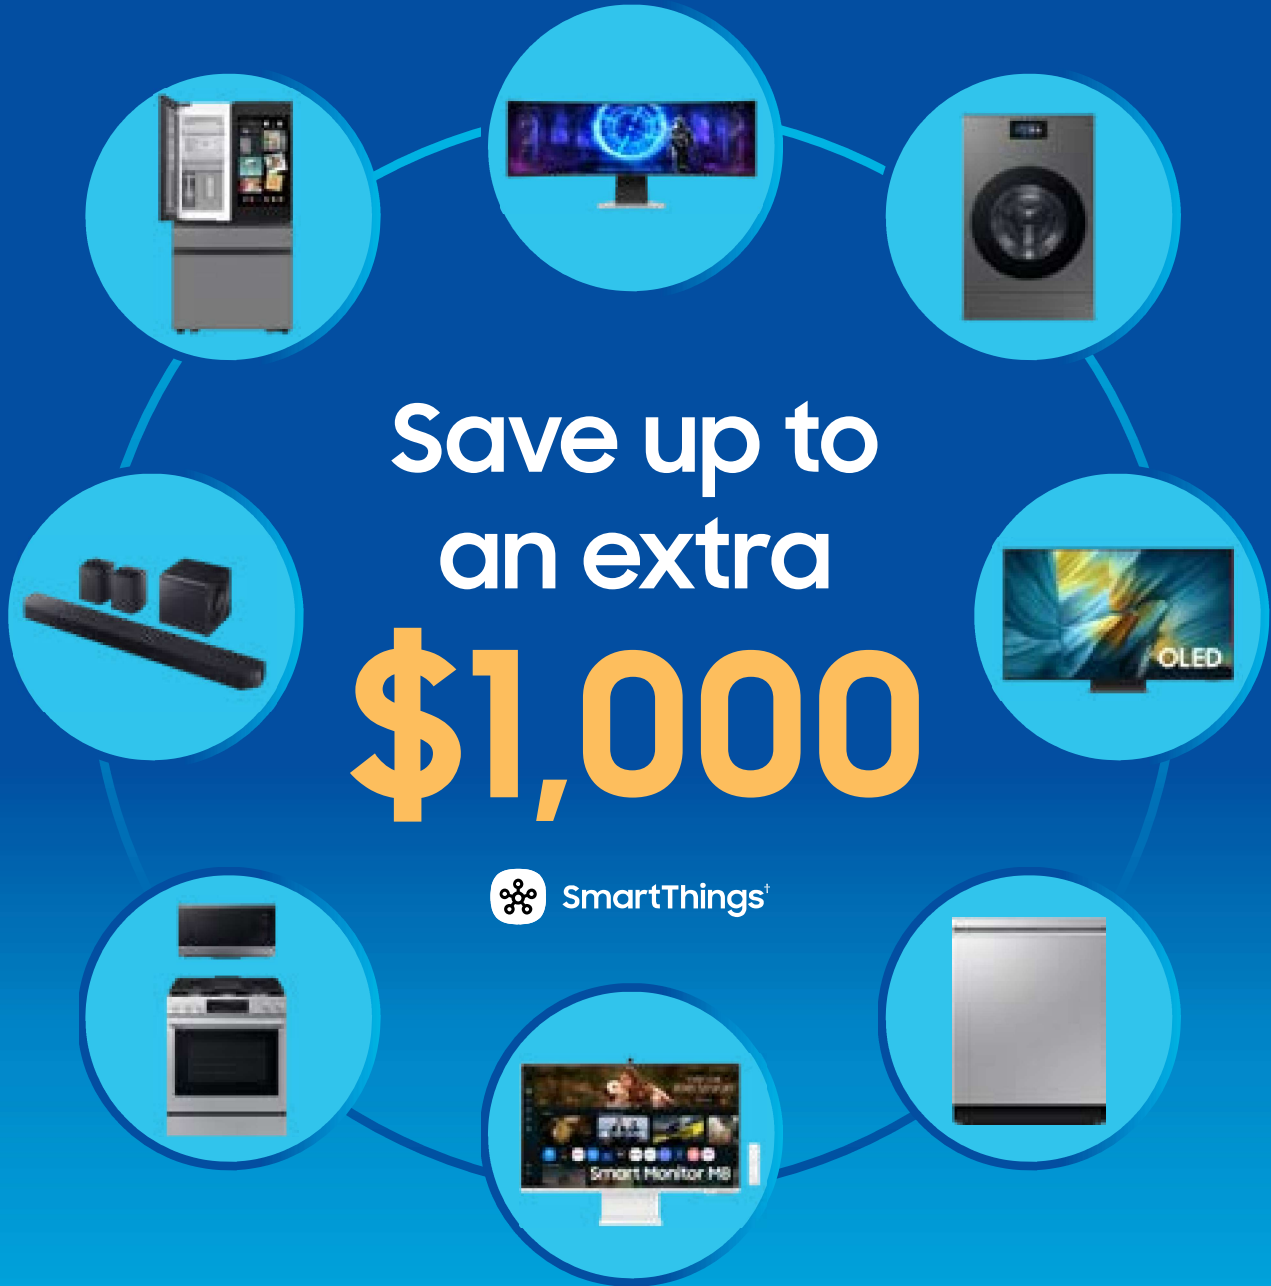

SAMSUNG

Save up to
an extra
$1,000

SmartThings⁺

Buy more, save more

Buy 2 Save $100*	Buy 3 Save $300* Savings Boost	Buy 4 Save $400*	Buy 5 Save $500*	Buy 6 Save $700* Savings Boost	Buy 7 Save $800*	Buy 8 Save $1000* Savings Boost

Limited Time Offer Valid 4/1 – 7/8

* Between April 1, 2026, and July 8, 2026, ("Promotional Period") at participating retailers only, purchase two (2) or more eligible Samsung products ("Qualifying Purchase") and receive an instant rebate, in the qualifying amount, applied at time of purchase. Additionally, if model HW-Q990H/ZA is included in the Qualifying Purchase, then the qualifying amount will be increased by $100. All purchases must be included in the same transaction. Maximum purchase of two (2) products per subcategory. Eligible subcategories include: Televisions, Soundbars, Projectors, Monitors, Refrigerators, Wine Coolers, Ranges, Dishwashers, Wall Ovens, Cooktops, Range Hoods, Over-the-Range Microwaves, Freezers, Vacuums, Washers and Dryers. Eligible products within each subcategory apply.

† Available on Android and iOS devices. A Wi-Fi connection and a Samsung account are required.

©2026 Samsung Electronics America, Inc. Samsung is a registered trademark of Samsung Electronics Co., Ltd.