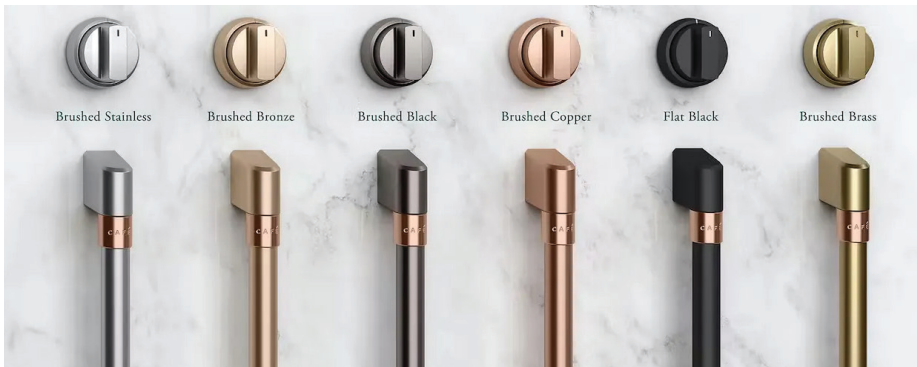

COMPANION STEAM OVEN

- ☐ CMB903P2NS1

SERIAL NUMBER

ELECTRIC COOKTOPS

- ☐ CEP90301NBB
- ☐ CEP90301TBB
- ☐ CEP90302NSS
- ☐ CEP90302TSS
- ☐ CEP90361NBB
- ☐ CEP90361TBB
- ☐ CEP90362NSS
- ☐ CEP90362TSS
- ☐ CHP90301TBB
- ☐ CHP90302TSS
- ☐ CHP90361TBB
- ☐ CHP90362TSS
- ☐ CHP95302MSS
- ☐ CHP95362MSS

SERIAL NUMBER

GAS COOKTOPS

- ☐ CGP60302TS1
- ☐ CGP60362TS1
- ☐ CGP70302NS1

- ☐ CGP70362NS1
- ☐ CGP95302MS1
- ☐ CGP95362MS1
- ☐ CGU366P2TS1
- ☐ CGU366P3TD1
- ☐ CGU366P4TW2
- ☐ CGU486P2TS1
- ☐ CGU486P3TD1
- ☐ CGU486P4TW2

SERIAL NUMBER

BUILT-IN MICROWAVE OVEN DRAWERS

- ☐ CWL112P2RS1
- ☐ CWL112P3RD5
- ☐ CWL112P4RW5

SERIAL NUMBER

SPEEDCOOKING 5-in-1 WALL OVENS & MICROWAVES

- ☐ CSB912P2NS1
- ☐ CSB913M2NS5
- ☐ CSB913P2NS1
- ☐ CSB913P3ND1
- ☐ CSB913P4NW2
- ☐ CSB923P2NS1
- ☐ CWB713P2NS1

SERIAL NUMBER

VENTILATION

- ☐ CVW73012MSS
- ☐ CVW73014MWM
- ☐ CVW73612MSS
- ☐ CVW73614MWM
- ☐ CVW93043PDS
- ☐ CVW93044PWM
- ☐ CVW93643PDS
- ☐ CVW93644PWM
- ☐ UVC7300SLSS
- ☐ UVC9300SLSS
- ☐ UVC9360SLSS
- ☐ UVC9420SLSS
- ☐ UVC9480SLSS
- ☐ UVW8301SLSS
- ☐ UVW8304SPSS
- ☐ UVW8361SLSS
- ☐ UVW8364SPSS
- ☐ UVW9301SLSS
- ☐ UVW93042PSS
- ☐ UVW9361SLSS
- ☐ UVW93642PSS
- ☐ UVW9484SPSS

SERIAL NUMBER

TELESCOPIC DOWNDRAFT SYSTEMS

- ☐ UVD6301DPBB
- ☐ UVD6301SPSS
- ☐ UVD6361DPBB
- ☐ UVD6361SPSS

SERIAL NUMBER

CLEANING

DISHWASHERS

- ☐ CDP888M5VS5
- ☐ CDT828P2VS1
- ☐ CDT845P2NS1
- ☐ CDT845P3ND1
- ☐ CDT845P4NW2
- ☐ CDT858P2VS1
- ☐ CDT858P3VD1
- ☐ CDT858P4VW2
- ☐ CDT875M5NS5
- ☐ CDT875P2NS1
- ☐ CDT875P4NW2
- ☐ CDT888P2VS1
- ☐ CDT888P4VW2

SERIAL NUMBER

DISHWASHER DRAWERS

- ☐ CDD220P2WS1
- ☐ CDD220P3WD1
- ☐ CDD220P4WW2
- ☐ CDD420P2TS1
- ☐ CDD420P3TD1
- ☐ CDD420P4TW2

SERIAL NUMBER

Customize your purchase with one of six stunning finishes.

Explore our designer options
cafeappliances.com/collections

By submitting this form you represent two (2) qualifying Café appliances (see eligible models on this form) were purchased new and not for resale. Rebate must be redeemed on appliances purchased only for personal use. Multiple sales to apartments, builders, condominiums, subdivisions and wholesalers do not qualify.

Offer excludes "as-is" only resellers. Up to one (1) rebate claim per household. Offer void where prohibited, taxed, or restricted by law. Not transferable or redeemable for cash. Fraudulent submission of form could result in

federal prosecution for mail fraud under the U.S. Mail Fraud Statutes (18 USC Section 1341 and 1342). This form must be included with your request.

Omission of sales receipt or any other required information will result in a declined claim. For online submissions, expect 6 to 8 weeks for delivery of rebate card. For mail submission, expect 8 to 10 weeks.

If not received after ten weeks, check online at CafeAppliancesPromotions.com.

If you have any questions or require assistance with your rebate, please email cafeappliancespromotions@360incentives.com or call 1-888-336-5073 Monday-Friday 9 AM-9 PM EST; Saturday 9 AM-5 PM EST.

Rebate is paid in the form of a Visa prepaid card. Card is issued by Pathward®, N.A., Member FDIC, pursuant to a license from Visa U.S.A. Inc. No cash access or recurring payments. Can be used everywhere Visa debit cards are accepted. Card valid for up to 6 months, unused funds will forfeit after the valid thru date. Card terms and conditions apply.

Join our Café community for more design tips and trends.

cafeappliances.com

[@cafeappliances](https://www.instagram.com/cafeappliances)

[@cafeappliances](https://www.pinterest.com/cafeappliances)

[@cafeappliances](https://www.tiktok.com/cafeappliances)

GE is a trademark of the General Electric Company.
Manufactured under trademark license.
©2023 GE Appliances PS125854