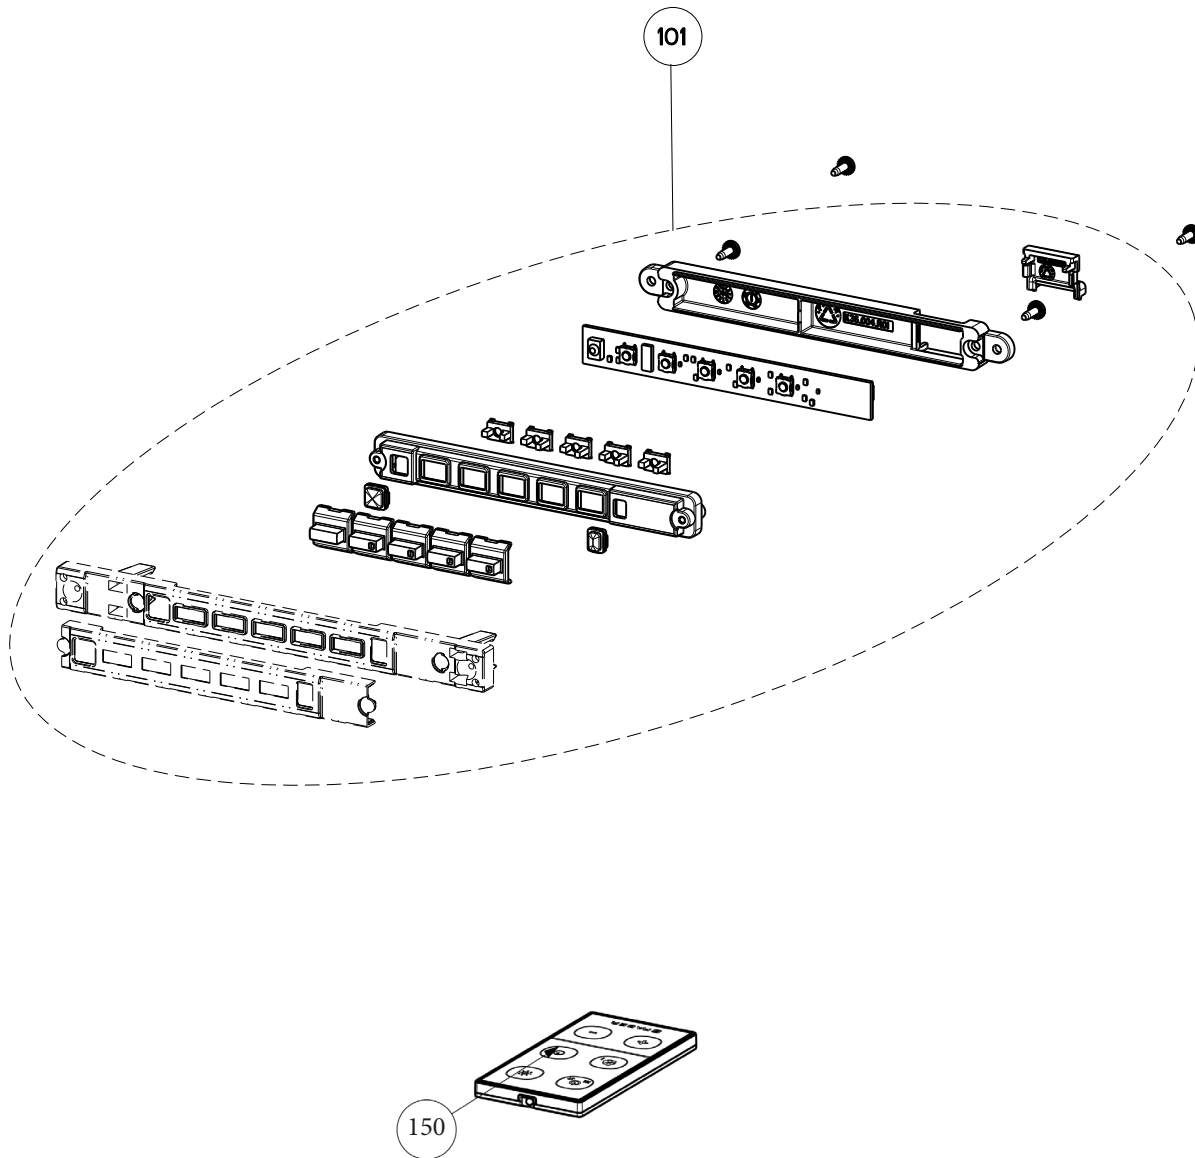

ZOOM ISOLA

switch / control components

	Model Number	ZOOMIL16SS400	ZOOMIS16SS400-B	
Key	Description	16 Stainless	16 Stainless	Qty Req.
101	Switch Control Kit	133.0387.607	133.0387.607	1
150	Remote Control	REMCTRL2	REMCTRL2	1