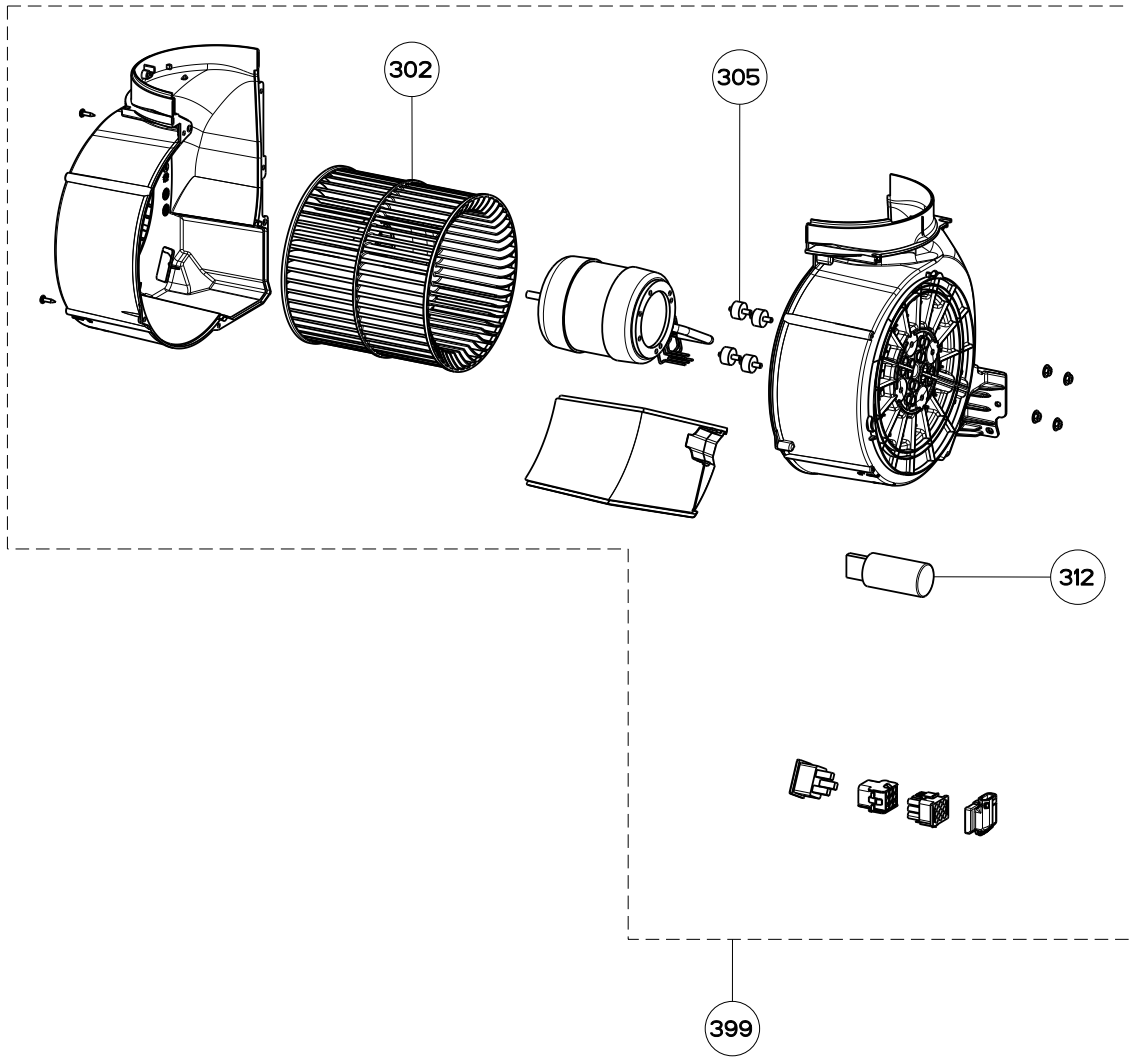

ZOOM ISOLA

motor components

	Model Number	ZOOMIL16SS400	ZOOMIS16SS400-B	
Key	Description	16 Stainless	16 Stainless	Qty Req.
302	Impeller	133.0502.222	133.0502.222	1
305	Rubber Motor Mount Kit (2 in Kit)	133.0051.603	133.0051.603	1
312	Capacitor	133.0060.648	133.0060.648	1
399	Motor Group	133.0491.511	133.0491.511	1