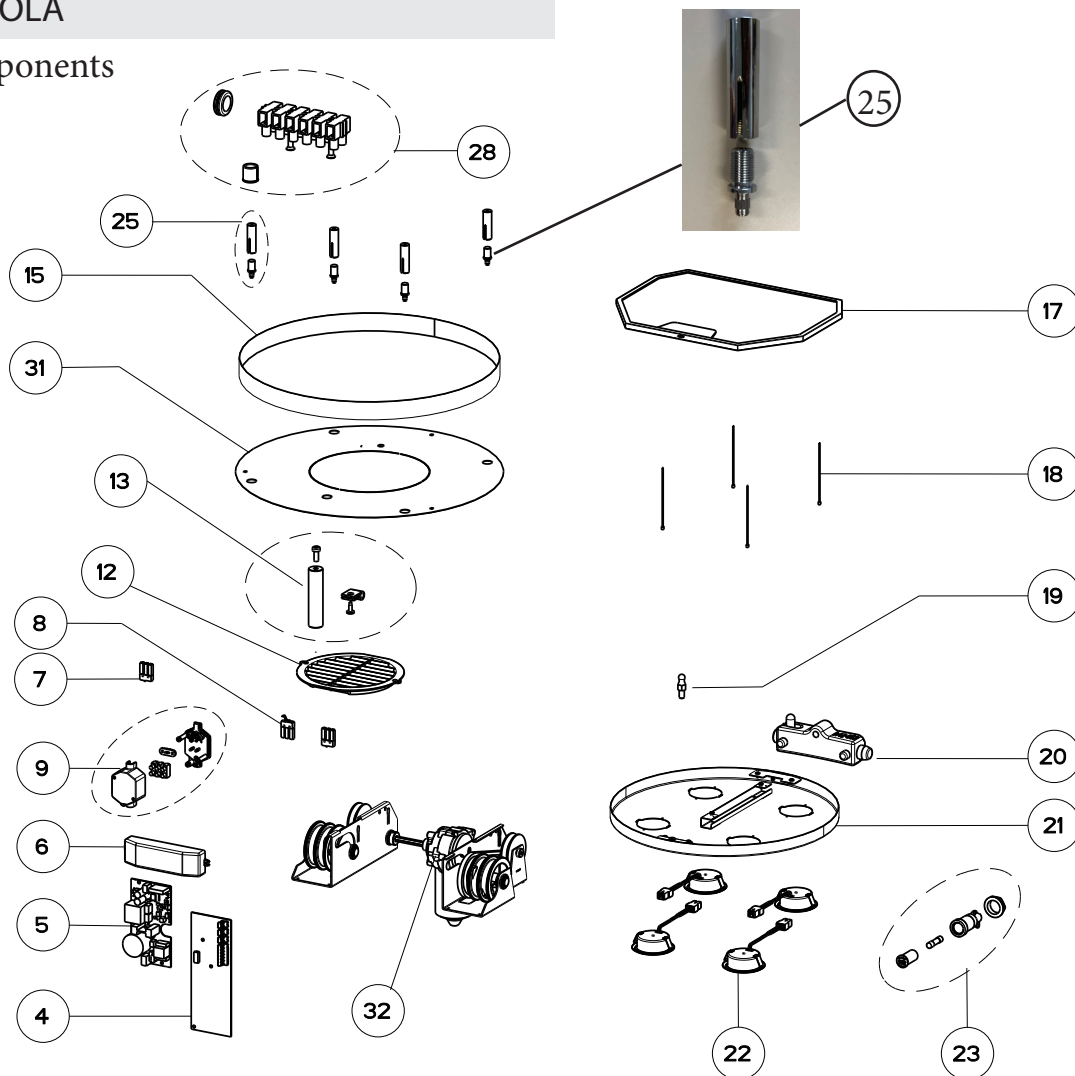

# ZOOM ISOLA

## body components

	Model Number	ZOOMIL16SS400	ZOOMIS16SS400-B	
Key	Description	16 Stainless	16 Stainless	Qty Req.
4	Control Board	133.0502.206	133.0502.206	1
5	Gear Motor	133.0433.328	133.0433.328	1
6	Transformer	133.0374.938	133.0374.938	1
7	Flat Arm Microswitch	133.0180.038	133.0180.038	2
8	Microswitch with Lever	133.0057.269	133.0057.269	1
9	Fuse Cover	133.0061.944	133.0061.944	1
12	Ductless Vent Grate	133.0539.624	133.0539.624	1
13	Stopper Pin	133.0439.784	133.0439.784	1
15	Stainless Trim Band	NA	133.0179.745	1
17	Grease Filter	133.0192.406	133.0192.406	1
18	Metal Hanging Cable	133.0179.817	133.0179.817	4
19	Hinge Pin Kit (2 in kit)	133.0017.004	133.0017.004	1
20	Panel Hinge	133.0017.597	133.0017.597	1
21	Light Panel Kit	133.0179.819	133.0179.819	1
22	LED Lights	133.0289.829	133.0289.829	4
23	Fuse Kit	133.0179.834	133.0179.834	1
25	Cable Hanging Kit	133.0439.783	133.0439.783	4
28	Terminal Plastic Board	133.0278.530	133.0278.530	1
31	Zoom IS Plate Cover	NA	133.0544.605	1
32	Gear Assembly	133.0260.469	133.0260.469	1

## shade components

	Model Number	ZOOMIL16SS400	ZOOMIS16SS400-B	
Key	Description	16 Stainless	16 Stainless	Qty Req.
701	Zoom IL Plate Cover	133.0544.606	NA	1
702	Lamp Holder Connector	133.0545.113	NA	6
703	Lamp Holder Housing	133.0545.114	NA	6
704	LED Lamp (Ceiling Fixture)	133.0545.115	NA	6
705	Oceana Fixing Pin (FOR STAINLESS SHADE)	133.0545.116	NA	4
707	Vanilla Hardware Kit (FOR WHITE SHADE)	133.0180.297		3

## switch / control components

	Model Number	ZOOMIL16SS400	ZOOMIS16SS400-B	
Key	Description	16 Stainless	16 Stainless	Qty Req.
101	Switch Control Kit	133.0387.607	133.0387.607	1
150	Remote Control	REMCTRL2	REMCTRL2	1