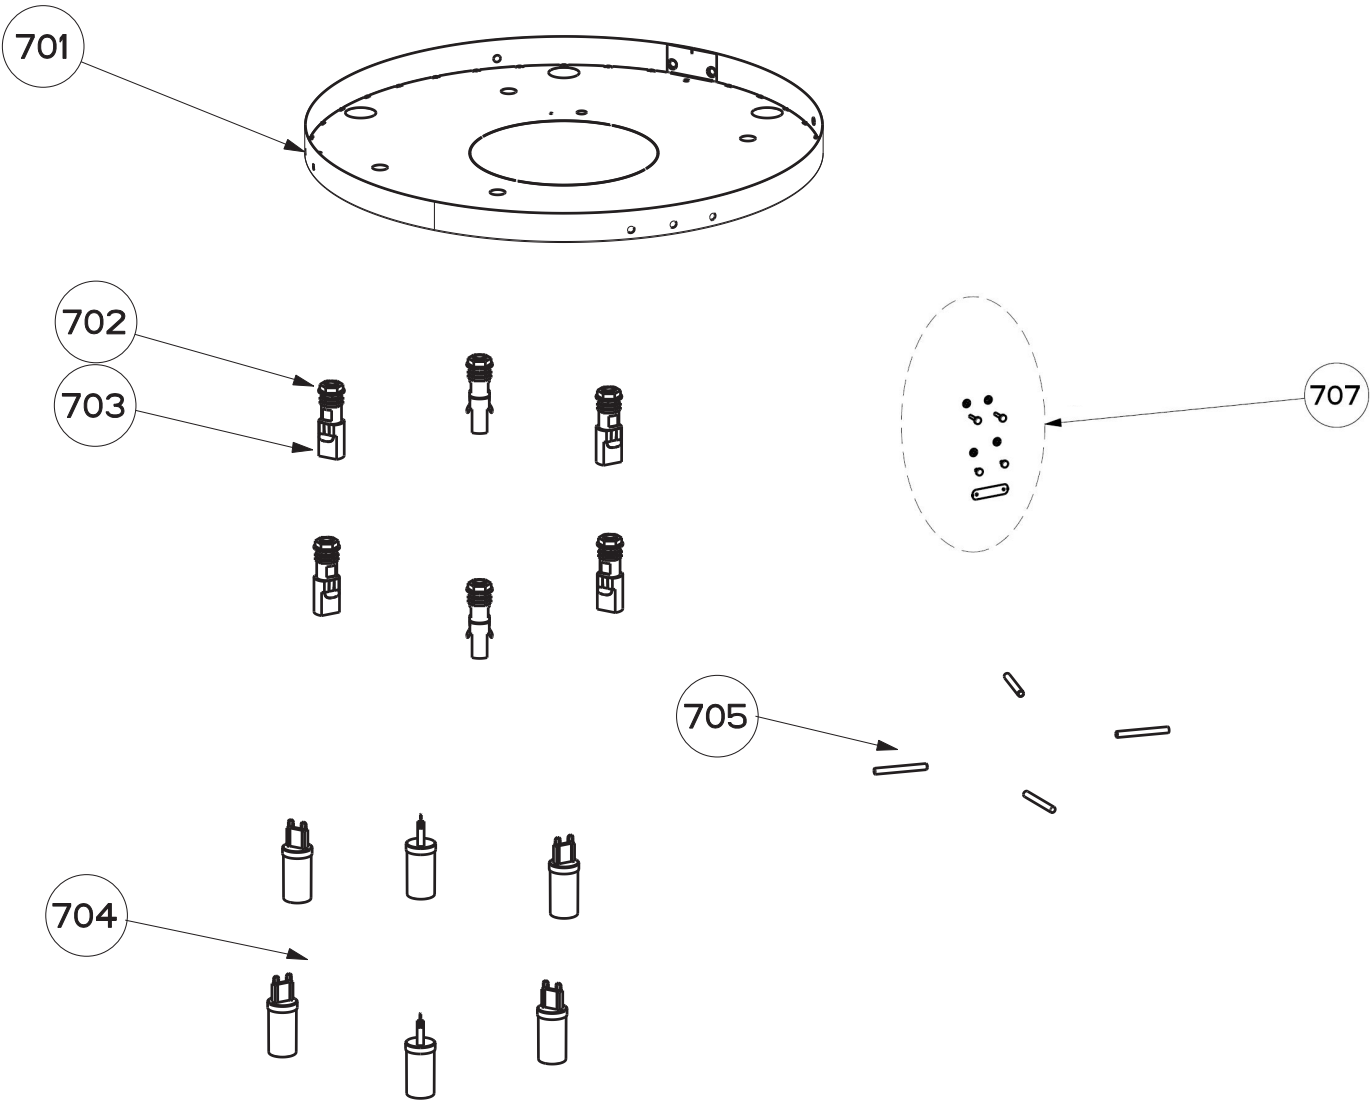

ZOOM ISOLA

shade components

	Model Number	ZOOMIL16SS400	ZOOMIS16SS400-B	
Key	Description	16 Stainless	16 Stainless	Qty Req.
701	Zoom IL Plate Cover	133.0544.606	NA	1
702	Lamp Holder Connector	133.0545.113	NA	6
703	Lamp Holder Housing	133.0545.114	NA	6
704	LED Lamp (Ceiling Fixture)	133.0545.115	NA	6
705	Oceana Fixing Pin (FOR STAINLESS SHADE)	133.0545.116	NA	4
707	Vanilla Hardware Kit (FOR WHITE SHADE)	133.0180.297		3