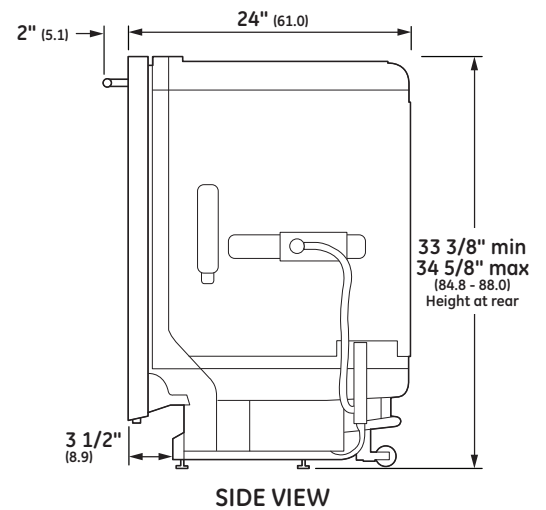

## OVERALL DIMENSIONS

Dimensions in parentheses are in centimeters unless otherwise noted.

## SPECIFICATIONS

Overall Width	23 3/4" (60.3 cm)
Overall Height	33 3/8" (84.8 cm) Min 34 5/8" (88.0 cm) Max
Overall Depth	24" (61 cm)
Door Clearance	25 1/2" (64.8 cm)
Overall Dishwasher Capacity	16 Place Settings
Minimum Cabinet Width	24" (61 cm)
Minimum Cabinet Depth	24" (61 cm)
Cutout Width	24" (61 cm)
Cutout Height	33 1/2" (85.1 cm) Min 34 3/4" (88.3 cm) Max
Electrical Requirements	9.0 A
Hose Length	No more than 12' (3.7 m)
Voltz/Hertz/Amps	115 V, 60 Hz, 15 or 20 amp circuit
Shipping Weight	139 lb (63 kg)