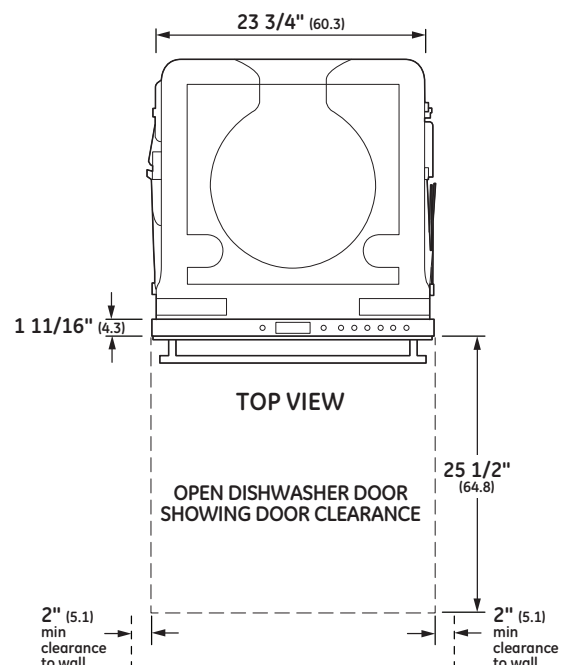

## OVERALL DIMENSIONS

Dimensions in parentheses are in centimeters unless otherwise noted.

## SPECIFICATIONS

Overall Width	23 3/4" (60.3 cm)
Overall Height	33 3/8" (84.8 cm) Min 34 5/8" (88.0 cm) Max
Overall Depth	24" (61 cm)
Door Clearance	25 1/2" (64.8 cm)
Overall Dishwasher Capacity	16 Place Settings
Minimum Cabinet Width	24" (61 cm)
Minimum Cabinet Depth	24" (61 cm)
Cutout Width	24" (61 cm)
Cutout Height	33 1/2" (85.1 cm) Min 34 3/4" (88.3 cm) Max
Electrical Requirements	9.0 A
Hose Length	No more than 12' (3.7 m)
Voltz/Hertz/Amps	115 V, 60 Hz, 15 or 20 amp circuit
Shipping Weight	139 lb (63 kg)