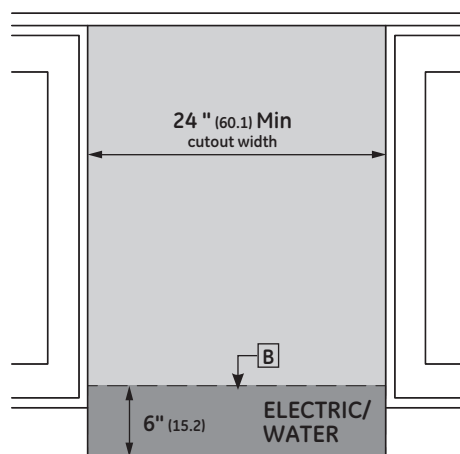

INSTALLATION CUTOUT FRONT VIEW

NOTES

- **A** The dishwasher drain hose must be no more than 12 feet in length for proper drainage.
- **B** Electrical connections are at the right front of the dishwasher and water connections are on the left. The hot water line should extend forward 30" to 40" from the rear wall. The electrical must extend forward at least 24" to reach the junction box.
- **C** To prevent siphoning, an air gap or high drain loop must be used.