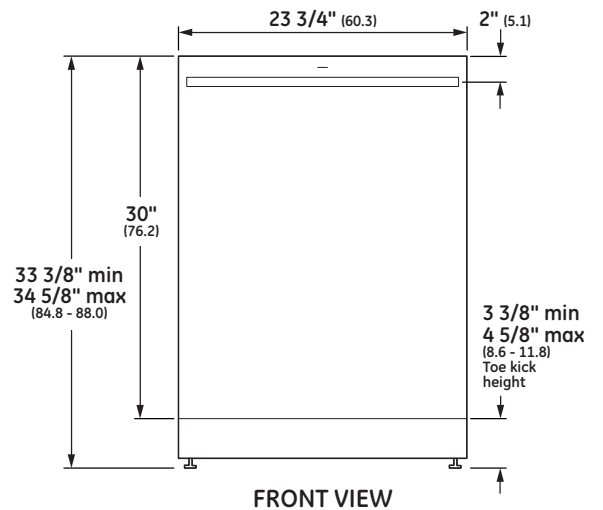

## OVERALL DIMENSIONS

Dimensions in parentheses are in centimeters unless otherwise noted.

## SPECIFICATIONS

Overall Width	23 3/4" (60.3 cm)
Overall Height	33 3/8" (84.8 cm) Min 34 5/8" (88.0 cm) Max
Overall Depth	24" (61 cm)
Door Clearance	25 1/2" (64.8 cm)
Overall Dishwasher Capacity	16 Place Settings
Minimum Cabinet Width	24" (61 cm)
Minimum Cabinet Depth	24" (61 cm)
Cutout Width	24" (61 cm)
Cutout Height	33 1/2" (85.1 cm) Min 34 3/4" (88.3 cm) Max
Electrical Requirements	9.0 A
Hose Length	No more than 12' (3.7 m)
Voltz/Hertz/Amps	115 V, 60 Hz, 15 or 20 amp circuit
Shipping Weight	139 lb (63 kg)