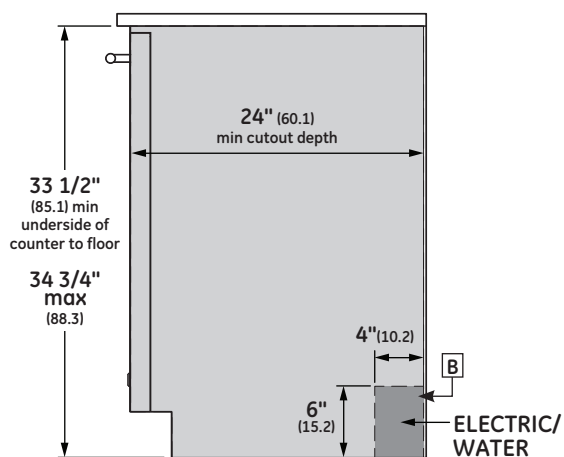

INSTALLATION

FLUSH CUTOUT INSTALLATION