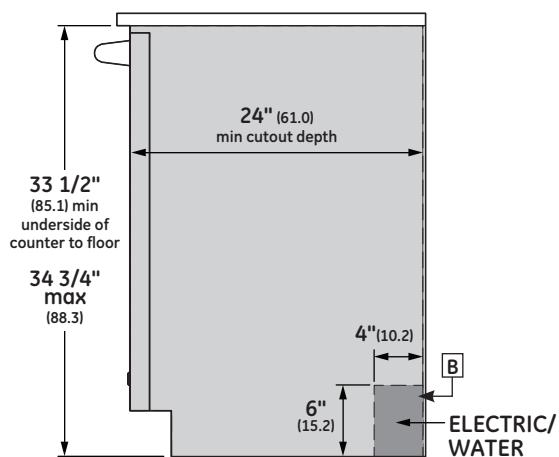

OVERALL DIMENSIONS

Dimensions in parentheses are in centimeters unless otherwise noted.

SPECIFICATIONS

Overall Width	23 3/4" (60.3 cm)
Overall Height	33 3/8" (84.8 cm) Min 34 5/8" (88.0 cm) Max
Overall Depth	24" (61 cm)
Door Clearance	25 1/2" (64.8 cm)
Overall Dishwasher Capacity	16 Place Settings
Minimum Cabinet Width	24" (61 cm)
Minimum Cabinet Depth	24" (61 cm)
Cutout Width	24" (61 cm)
Cutout Height	33 1/2" (85.1 cm) Min 34 3/4" (88.3 cm) Max
Electrical Requirements	9.0 A
Hose Length	No more than 12' (3.7 m)
Voltz/Hertz/Amps	115 V, 60 Hz, 15 or 20 amp circuit
Shipping Weight	139 lb (63 kg)

MONOGRAM

INSTALLATION

FLUSH CUTOUT INSTALLATION

INSTALLATION CUTOUT FRONT VIEW

NOTES

- A The dishwasher drain hose must be no more than 12 feet in length for proper drainage.
- B Electrical connections are at the right front of the dishwasher and water connections are on the left. The hot water line should extend forward 30" to 40" from the rear wall. The electrical must extend forward at least 24" to reach the junction box.
- C To prevent siphoning, an air gap or high drain loop must be used.