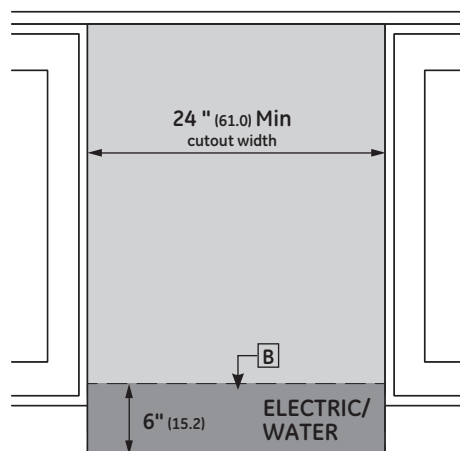

OVERALL DIMENSIONS

Dimensions in parentheses are in centimeters unless otherwise noted.

SPECIFICATIONS

Overall Width	23 3/4" (60.3 cm)
Overall Height	33 3/8" (84.8 cm) Min 34 5/8" (88.0 cm) Max
Overall Depth	24" (61 cm)
Door Clearance	25 1/2" (64.8 cm)
Overall Dishwasher Capacity	16 Place Settings
Minimum Cabinet Width	24" (61 cm)
Minimum Cabinet Depth	24" (61 cm)
Cutout Width	24" (61 cm)
Cutout Height	33 1/2" (85.1 cm) Min 34 3/4" (88.3 cm) Max
Electrical Requirements	9.0 A
Hose Length	No more than 12' (3.7 m)
Voltz/Hertz/Amps	115 V, 60 Hz, 15 or 20 amp circuit
Shipping Weight	139 lb (63 kg)

MONOGRAM

INSTALLATION

FLUSH CUTOUT INSTALLATION

INSTALLATION CUTOUT FRONT VIEW

NOTES

- A The dishwasher drain hose must be no more than 12 feet in length for proper drainage.
- B Electrical connections are at the right front of the dishwasher and water connections are on the left. The hot water line should extend forward 30" to 40" from the rear wall. The electrical must extend forward at least 24" to reach the junction box.
- C To prevent siphoning, an air gap or high drain loop must be used.