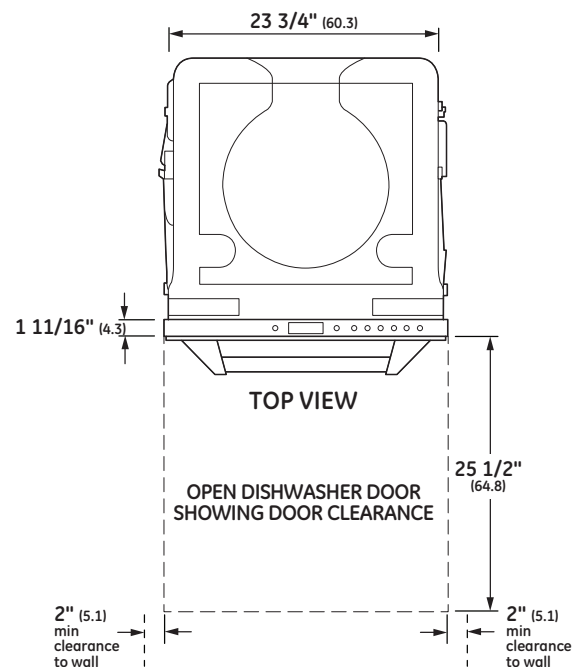

OVERALL DIMENSIONS

Dimensions in parentheses are in centimeters unless otherwise noted.

SPECIFICATIONS

Overall Width	23 3/4" (60.3 cm)
Overall Height	33 3/8" (84.8 cm) Min 34 5/8" (88.0 cm) Max
Overall Depth	24" (61 cm)
Door Clearance	25 1/2" (64.8 cm)
Overall Dishwasher Capacity	16 Place Settings
Minimum Cabinet Width	24" (61 cm)
Minimum Cabinet Depth	24" (61 cm)
Cutout Width	24" (61 cm)
Cutout Height	33 1/2" (85.1 cm) Min 34 3/4" (88.3 cm) Max
Electrical Requirements	9.0 A
Hose Length	No more than 12' (3.7 m)
Voltz/Hertz/Amps	115 V, 60 Hz, 15 or 20 amp circuit
Shipping Weight	139 lb (63 kg)

MONOGRAM

INSTALLATION

FLUSH CUTOUT INSTALLATION

INSTALLATION CUTOUT FRONT VIEW

NOTES

- A The dishwasher drain hose must be no more than 12 feet in length for proper drainage.
- B Electrical connections are at the right front of the dishwasher and water connections are on the left. The hot water line should extend forward 30" to 40" from the rear wall. The electrical must extend forward at least 24" to reach the junction box.
- C To prevent siphoning, an air gap or high drain loop must be used.