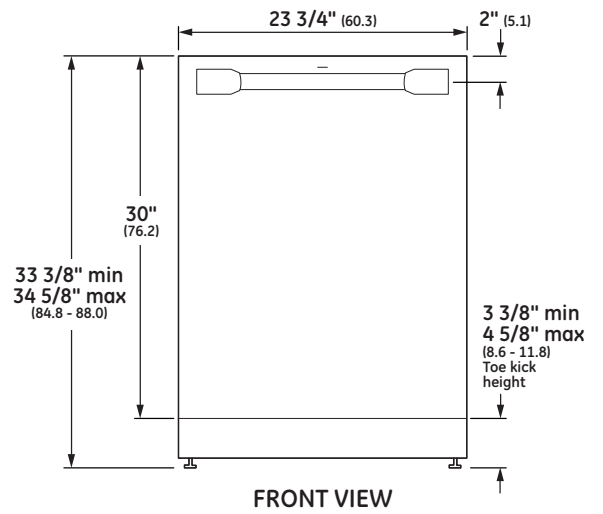

OVERALL DIMENSIONS

Dimensions in parentheses are in centimeters unless otherwise noted.

SPECIFICATIONS

Overall Width	23 3/4" (60.3 cm)
Overall Height	33 3/8" (84.8 cm) Min 34 5/8" (88.0 cm) Max
Overall Depth	24" (61 cm)
Door Clearance	25 1/2" (64.8 cm)
Overall Dishwasher Capacity	16 Place Settings
Minimum Cabinet Width	24" (61 cm)
Minimum Cabinet Depth	24" (61 cm)
Cutout Width	24" (61 cm)
Cutout Height	33 1/2" (85.1 cm) Min 34 3/4" (88.3 cm) Max
Electrical Requirements	9.0 A
Hose Length	No more than 12' (3.7 m)
Voltz/Hertz/Amps	115 V, 60 Hz, 15 or 20 amp circuit
Shipping Weight	139 lb (63 kg)

MONOGRAM

INSTALLATION

FLUSH CUTOUT INSTALLATION

INSTALLATION CUTOUT FRONT VIEW

NOTES

- A The dishwasher drain hose must be no more than 12 feet in length for proper drainage.
- B Electrical connections are at the right front of the dishwasher and water connections are on the left. The hot water line should extend forward 30" to 40" from the rear wall. The electrical must extend forward at least 24" to reach the junction box.
- C To prevent siphoning, an air gap or high drain loop must be used.