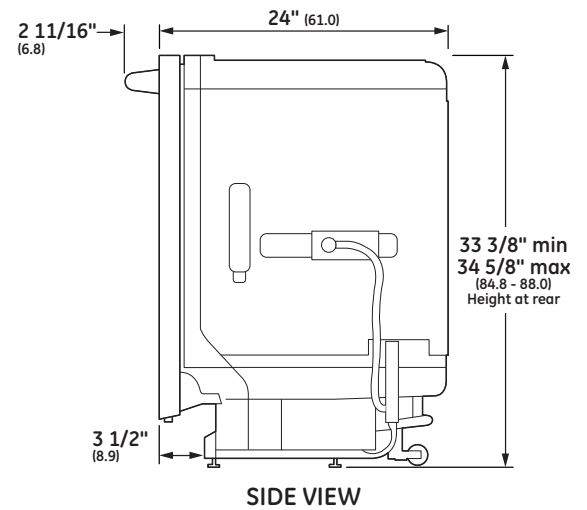

OVERALL DIMENSIONS

Dimensions in parentheses are in centimeters unless otherwise noted.

SPECIFICATIONS

Overall Width	23 3/4" (60.3 cm)
Overall Height	33 3/8" (84.8 cm) Min 34 5/8" (88.0 cm) Max
Overall Depth	24" (61 cm)
Door Clearance	25 1/2" (64.8 cm)
Overall Dishwasher Capacity	16 Place Settings
Minimum Cabinet Width	24" (61 cm)
Minimum Cabinet Depth	24" (61 cm)
Cutout Width	24" (61 cm)
Cutout Height	33 1/2" (85.1 cm) Min 34 3/4" (88.3 cm) Max
Electrical Requirements	9.0 A
Hose Length	No more than 12' (3.7 m)
Voltz/Hertz/Amps	115 V, 60 Hz, 15 or 20 amp circuit
Shipping Weight	139 lb (63 kg)

MONOGRAM

INSTALLATION

FLUSH CUTOUT INSTALLATION

INSTALLATION CUTOUT FRONT VIEW

NOTES

- A The dishwasher drain hose must be no more than 12 feet in length for proper drainage.
- B Electrical connections are at the right front of the dishwasher and water connections are on the left. The hot water line should extend forward 30" to 40" from the rear wall. The electrical must extend forward at least 24" to reach the junction box.
- C To prevent siphoning, an air gap or high drain loop must be used.