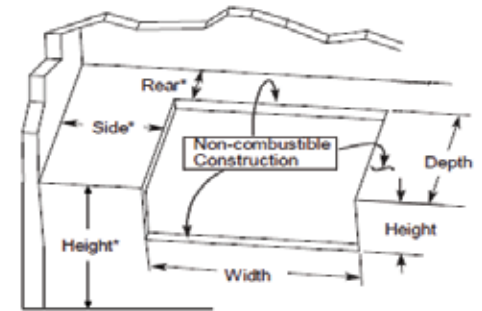

Dimensions: Describe the actual dimensions of the product once it is resting/installed in a barbecue island.

Grills/ Griddles

Model	Cutout Dimensions			Overall Dimensions			Total BTU Ratings	
	Width	Depth	Height	Width	Depth	Height	LP	NG
WF-PRO30G-RH	29"	21-1/2"	10-1/2"	30"	29-1/2"	25"	42,000	42,000
WF-PRO36G-RH	35"	21-1/2"	10-1/2"	36"	28"	25"	58,000	58,000
WF-PRO42G-RH	41"	21-1/2"	10-1/2"	42"	26-1/2"	25"	74,000	74,000
WF-PRO30GRD-RH	29"	21-1/2"	10-1/2"	30"	26-1/2"	13-3/4"	35,000	35,000
WF-SDGRD-RH	13"	20"	10-1/2"	14"	24"	12"	17,000	17,000

Side Burners

WF-PWBRN-RH	21"	21-1/4"	10-1/2"	24"	25-1/4"	12"	60,000	60,000
WF-DBLSBRN-RH	13"	20"	10-1/2"	14"	24"	12"	30,000	30,000

Island Accessories

WF-VSD1622-BSS	14-5/8"	-	20-3/4"	16-1/8"	-	22-1/4"
WF-HSD2720-BSS	24-3/8"	-	17-3/8"	26-1/8"	-	19-1/8"
WF-VSD2027-BSS	17-3/8"	-	24-3/8"	19-1/8"	-	26-1/8"
WF-DDR3021-BSS	28-1/4"	-	19-1/2"	30-1/4"	-	21-1/2"
WF-DDR3024-BSS	28-3/4"	-	22-7/8"	30-1/4"	-	24-1/4"
WF-DDR3821-BSS	36-1/4"	-	19-1/2"	38-1/4"	-	21-1/2"
WF-DDR3824-BSS	36-1/2"	-	22-7/8"	38-1/4"	-	24-1/4"
WF-TDW1926-BSS	17-1/4"	20-5/8"	24-1/2"	19"	22-3/8"	25-7/8"
WF-TRDW1426-BSS	12"	18-1/4"	24-3/8"	14-3/8"	18-7/8"	26-1/4"
WF-DDW1622-BSS	14-5/8"	17-3/4"	20-3/4"	16-1/4"	18-1/4"	22"
WF-DDWCOMBO3021-BSS	28-1/4"	20-3/4"	19-1/2"	30-1/4"	22-3/8"	21-1/2"
WF-DDWCOMBO3024-BSS	28-3/4"	20-3/4"	22-7/8"	30-1/4"	22-3/8"	24-1/4"
WF-IV-M	12-1/4"	1-1/4"	6-1/4"	12-1/4"	1-1/4"	6-1/4"
WF-IV	12-3/4"	1-1/4"	3-3/4"	12-3/4"	1-1/4"	3-3/4"
WF-LINER30G	29"	21-1/2"	10-1/2"	32-5/8"	23"	11-3/4"
WF-LINER30GRD	29"	21-1/2"	10-1/2"	32-5/8"	23-1/2"	11-3/4"
WF-LINER36G	35"	21-1/2"	10-1/2"	38-5/8"	23"	11-3/4"
WF-LINER42G	41"	21-1/2"	10-1/2"	44-5/8"	23"	11-3/4"
WF-LINERDBSLBRN	13"	20"	10-1/2"	17-1/4"	21-7/8"	11"
WF-LINERPWBRN	21"	21-1/4"	10-1/2"	24-7/8"	22-7/8"	11"
WF-LINERSDGRD	13"	20"	10-1/2"	17-1/4"	21-7/8"	11"