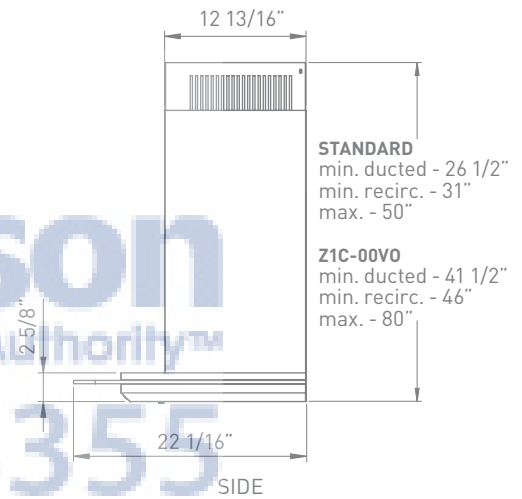

# VERONA wall

Verona is topped with a straight glass canopy that also serves as an ambiance setting LED display. Select the Cloud White, Deep Blue and Amber color options to best match your kitchen's décor, or choose the Demo mode that displays all three settings in 10-second intervals. A Next Generation Europa model, Verona includes Zephyr's DCBL Suppression System™ with Bloom™ LED light bulbs and LCD display controls.

MODEL	SIZE	INTERNAL BLOWER		IN-LINE/EXTERNAL	
		Min.-Max. CFM	Min.-Max. Sones	Min.-Max. CFM	Min.-Max. Sones
ZVO-E30AG	30"	250 - 715	0.8 - 5.8	NA	NA
ZVO-M90AG	36"	250 - 715	0.8 - 5.8	NA	NA

# VERONA WALL | NEXT GENERATION EUROPA

<b>SIZE</b>	
ZVO-E30AG	30"
ZVO-M90AG	36"
<b>PERFORMANCE</b>	
INTERNAL, MIN.-MAX. BLOWER CFM	250 - 715
INTERNAL, MIN.-MAX. SONES	0.8 - 5.8
<b>COLOR</b>	
STAINLESS STEEL	SS w/Glass
<b>FEATURES</b>	
CONTROLS	Electronic LCD
SPEED LEVELS	5 + Burst
AUTO DELAY-OFF	Yes
LIGHTING	Bloom LED 3W x 3
DUAL LEVEL LIGHTING	Yes
FILTERS	Aluminum Mesh
RECIRCULATING OPTION	Yes
EXTENSION DUCT COVER OPTION	Yes, Up to 12' Ceiling
<b>DUCT SPECIFICATIONS</b>	
VERTICAL - INTERNAL	8"
HORIZONTAL - INTERNAL	NA
<b>AC INPUT</b>	
120V - 60Hz	
<b>AC POWER</b>	
Max. 220W at 3.5A	
<b>OPTIONAL ACCESSORIES</b>	
RECIRCULATING KIT	ZRC-00VO
EXTENSION DUCT COVER	Z1C-00VO
<b>MOUNTING HEIGHT*</b>	
26" - 34"	