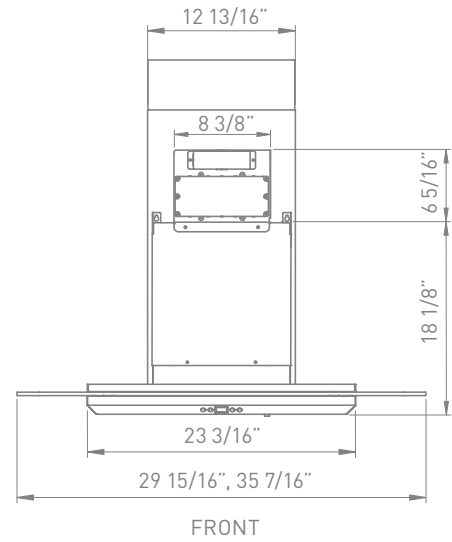

MODEL	SIZE	INTERNAL BLOWER		IN-LINE/EXTERNAL	
		Min.-Max. CFM	Min.-Max. Sones	Min.-Max. CFM	Min.-Max. Sones
ZVO-E30AG	30"	250 - 715	0.8 - 5.8	NA	NA
ZVO-M90AG	36"	250 - 715	0.8 - 5.8	NA	NA

# VERONA WALL | NEXT GENERATION EUROPA

<b>SIZE</b>	
ZVO-E30AG	30"
ZVO-M90AG	36"
<b>PERFORMANCE</b>	
INTERNAL, MIN.-MAX. BLOWER CFM	250 - 715
INTERNAL, MIN.-MAX. SONES	0.8 - 5.8
<b>COLOR</b>	
STAINLESS STEEL	SS w/Glass
<b>FEATURES</b>	
CONTROLS	Electronic LCD
SPEED LEVELS	5 + Burst
AUTO DELAY-OFF	Yes
LIGHTING	Bloom LED 3W x 3
DUAL LEVEL LIGHTING	Yes
FILTERS	Aluminum Mesh
RECIRCULATING OPTION	Yes
EXTENSION DUCT COVER OPTION	Yes, Up to 12' Ceiling
<b>DUCT SPECIFICATIONS</b>	
VERTICAL - INTERNAL	8"
HORIZONTAL - INTERNAL	NA
<b>AC INPUT</b>	
120V - 60Hz	
<b>AC POWER</b>	
Max. 220W at 3.5A	
<b>OPTIONAL ACCESSORIES</b>	
RECIRCULATING KIT	ZRC-00VO
EXTENSION DUCT COVER	Z1C-00VO
<b>MOUNTING HEIGHT*</b>	
26" - 34"	

\*Mounting height refers to distance between top of a 36" tall cooking surface and bottom of hood.