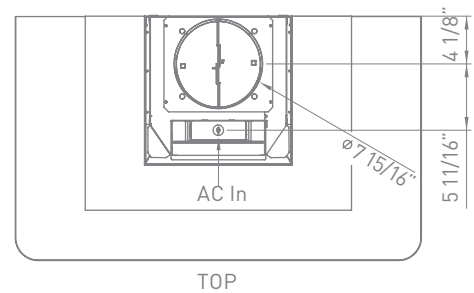

# VERONA wall

Verona is topped with a straight glass canopy that also serves as an ambiance setting LED display. Select the Cloud White, Deep Blue and Amber color options to best match your kitchen's décor, or choose the Demo mode that displays all three settings in 10-second intervals. A Next Generation Europa model, Verona includes Zephyr's DCBL Suppression System™ with Bloom™ LED light bulbs and LCD display controls.

MODEL	SIZE	INTERNAL BLOWER		IN-LINE/EXTERNAL	
		Min.-Max. CFM	Min.-Max. Sones	Min.-Max. CFM	Min.-Max. Sones
ZVO-E30AG	30"	250 - 715	0.8 - 5.8	NA	NA
ZVO-M90AG	36"	250 - 715	0.8 - 5.8	NA	NA

# VERONA WALL | NEXT GENERATION EUROPA

<b>SIZE</b>	
ZVO-E30AG	30"
ZVO-M90AG	36"
<b>PERFORMANCE</b>	
INTERNAL, MIN.-MAX. BLOWER CFM	250 - 715
INTERNAL, MIN.-MAX. SONES	0.8 - 5.8
<b>COLOR</b>	
STAINLESS STEEL	SS w/Glass
<b>FEATURES</b>	
CONTROLS	Electronic LCD
SPEED LEVELS	5 + Burst
AUTO DELAY-OFF	Yes
LIGHTING	Bloom LED 3W x 3
DUAL LEVEL LIGHTING	Yes
FILTERS	Aluminum Mesh
RECIRCULATING OPTION	Yes
EXTENSION DUCT COVER OPTION	Yes, Up to 12' Ceiling
<b>DUCT SPECIFICATIONS</b>	
VERTICAL - INTERNAL	8"
HORIZONTAL - INTERNAL	NA
<b>AC INPUT</b>	
120V - 60Hz	
<b>AC POWER</b>	
Max. 220W at 3.5A	
<b>OPTIONAL ACCESSORIES</b>	
RECIRCULATING KIT	ZRC-00VO
EXTENSION DUCT COVER	Z1C-00VO
<b>MOUNTING HEIGHT*</b>	
26" - 34"	