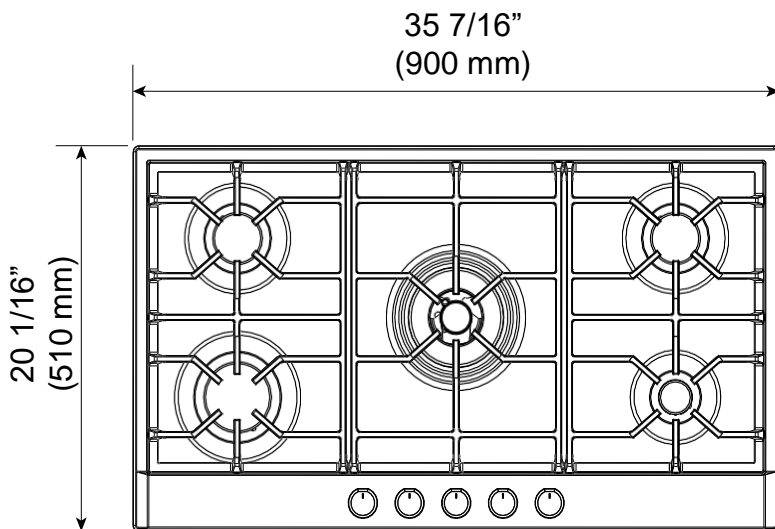

## 36" DESIGNER SERIES GAS COOKTOP

Specifications	
<b>Model Number</b>	<b>VDGCT536FSS</b>
<b>General Features</b>	
Size	36"
Type	Gas
Liquid Propane (LP)	Kit included
Colors	Stainless Steel
Control Knobs	Soft Touch w/ Chrome Cap
Power Requirements	120 Volt 60Hz. 15 Amp
<b>Cook Top Features</b>	
Burners	5
Left Front	10,000 BTU
Right Front	4,000 BTU
Center – Dual Ring	18,000 BTU – outer ring
Left Rear	7,000 BTU
Right Rear	7,000 BTU
Grates and Caps	Cast Iron
Continuous Grates	Yes
Flame Failure Safety Device	Yes
<b>Dimensions</b>	
<b>Cut Out</b>	
Width (in)	33 5/64
Depth (in)	18 57/64
<b>Overall</b>	
Width (in)	35 7/16
Undercounter Thickness (in)	2
Depth (in)	20 1/16