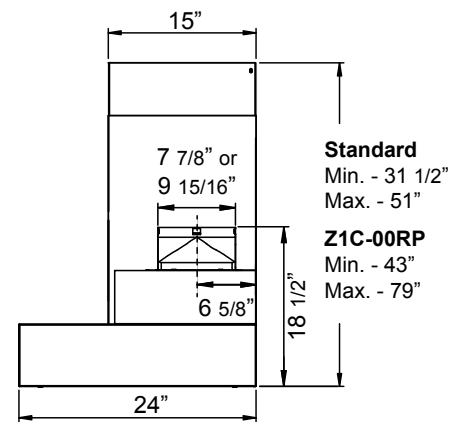

FRONT

SIDE

BACK

ACT™ **POWERWAVE™**

Optional Wireless Remote Control

MODEL		ZRP-E36BS	ZRP-E48BS						
Stainless Steel Size		36"	48"						
BLOWER PERFORMANCE									
Included Single Blower		200-750 CFM, 0.5-7 Sones	200-750 CFM, 0.5-7 Sones						
ACT 590*		200-590 CFM	200-590 CFM						
ACT 390*		200-390 CFM	200-390 CFM						
ACT 290*		200-290 CFM	200-290 CFM						
Optional Dual Blower		350-1,300 CFM, 1-8 Sones	350-1,300 CFM, 1-8 Sones						
FEATURES									
ACT™ Technology		590, 390, 290, Single Blower Only	590, 390, 290, Single Blower Only						
Controls		Electronic LCD	Electronic LCD						
Speed Levels		6**	6**						
Auto Delay-Off		Yes	Yes						
CleanAir Function		Yes	Yes						
Directional Lighting		LumiLight LED, 6W x2	LumiLight LED, 6W x4						
Dual-Level Lighting		Yes	Yes						
Filters		Pro Baffle x2	Pro Baffle x3						
Grease Collection Tray		Yes	Yes						
Wireless Remote Control		Yes, Optional	Yes, Optional						
Recirculating Option		No	No						
Duct Cover Extension Option		Yes	Yes						
ADA Compliant		Yes (w/ remote accessory)	Yes (w/ remote accessory)						
DUCT SPECIFICATIONS									
Vertical Single Internal Blower		8" Round	8" Round						
Horizontal Single Internal Blower		NA	NA						
Vertical Dual Internal Blower		10" Round	10" Round						
Horizontal Dual Internal Blower		NA	NA						
AC POWER (Single Blower)		120V, 60Hz at Max. 5A	120V, 60Hz at Max. 5A						
AC POWER (Dual Blower)		120V, 60Hz at Max. 8A	120V, 60Hz at Max. 8A						
OPTIONAL ACCESSORIES									
Wireless Remote Control		14000005	14000005						
Dual Internal Blower		PBD-1300B	PBD-1300B						
Duct Cover Extension		Z1C-00RP	Z1C-00RP						
Stainless Steel Telescopic Backsplash		AK1716	AK1718						
Make-Up Air Kit (Single Blower)		MUA008A	MUA008A						
Make-Up Air Kit (Dual Blower)		MUA010A	MUA010A						
MOUNTING HEIGHT RANGE***		24" - 36"	24" - 36"						
WARRANTY		3 years parts, 1 year labor	3 years parts, 1 year labor						
CEILING HEIGHT		8'	8.5'	9'	9.5'	10'	10.5'	11'	12'
STANDARD DUCT COVER	Ducted Mounting Height***	24" - 28.5"	24" - 34.5"	24" - 36"	27" - 36"	33" - 36"	NA	NA	NA
DUCT COVER EXTENSION	Ducted Mounting Height***	NA	NA	24" - 29"	24" - 35"	24" - 36"	24" - 36"	24" - 36"	29" - 36"