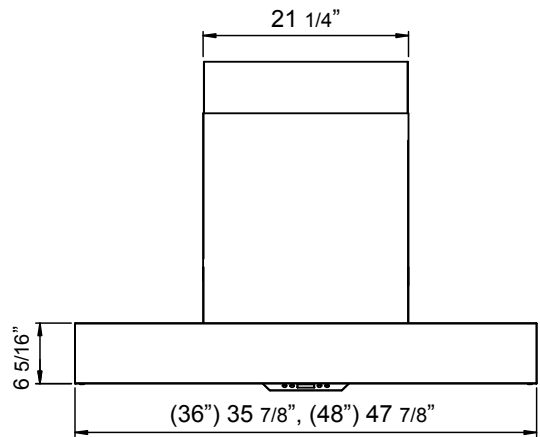

FRONT

SIDE

BACK

ACT™ **POWERWAVE™**

Optional Wireless Remote Control

MODEL		ZRP-E36BS	ZRP-E48BS						
Stainless Steel Size		36"	48"						
BLOWER PERFORMANCE									
Included Single Blower		200-750 CFM, 0.5-7 Sones	200-750 CFM, 0.5-7 Sones						
ACT 590*		200-590 CFM	200-590 CFM						
ACT 390*		200-390 CFM	200-390 CFM						
ACT 290*		200-290 CFM	200-290 CFM						
Optional Dual Blower		350-1,300 CFM, 1-8 Sones	350-1,300 CFM, 1-8 Sones						
FEATURES									
ACT™ Technology		590, 390, 290, Single Blower Only	590, 390, 290, Single Blower Only						
Controls		Electronic LCD	Electronic LCD						
Speed Levels		6**	6**						
Auto Delay-Off		Yes	Yes						
CleanAir Function		Yes	Yes						
Directional Lighting		LumiLight LED, 6W x2	LumiLight LED, 6W x4						
Dual-Level Lighting		Yes	Yes						
Filters		Pro Baffle x2	Pro Baffle x3						
Grease Collection Tray		Yes	Yes						
Wireless Remote Control		Yes, Optional	Yes, Optional						
Recirculating Option		No	No						
Duct Cover Extension Option		Yes	Yes						
ADA Compliant		Yes (w/ remote accessory)	Yes (w/ remote accessory)						
DUCT SPECIFICATIONS									
Vertical Single Internal Blower		8" Round	8" Round						
Horizontal Single Internal Blower		NA	NA						
Vertical Dual Internal Blower		10" Round	10" Round						
Horizontal Dual Internal Blower		NA	NA						
AC POWER (Single Blower)		120V, 60Hz at Max. 5A	120V, 60Hz at Max. 5A						
AC POWER (Dual Blower)		120V, 60Hz at Max. 8A	120V, 60Hz at Max. 8A						
OPTIONAL ACCESSORIES									
Wireless Remote Control		14000005	14000005						
Dual Internal Blower		PBD-1300B	PBD-1300B						
Duct Cover Extension		Z1C-00RP	Z1C-00RP						
Stainless Steel Telescopic Backsplash		AK1716	AK1718						
Make-Up Air Kit (Single Blower)		MUA008A	MUA008A						
Make-Up Air Kit (Dual Blower)		MUA010A	MUA010A						
MOUNTING HEIGHT RANGE***		24" - 36"	24" - 36"						
WARRANTY		3 years parts, 1 year labor	3 years parts, 1 year labor						
CEILING HEIGHT		8'	8.5'	9'	9.5'	10'	10.5'	11'	12'
STANDARD DUCT COVER	Ducted Mounting Height***	24" - 28.5"	24" - 34.5"	24" - 36"	27" - 36"	33" - 36"	NA	NA	NA
DUCT COVER EXTENSION	Ducted Mounting Height***	NA	NA	24" - 29"	24" - 35"	24" - 36"	24" - 36"	24" - 36"	29" - 36"