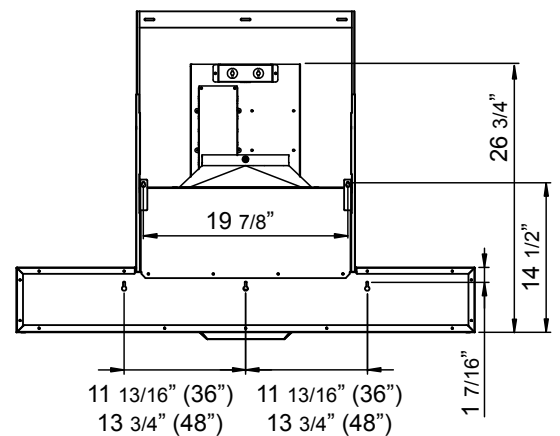

FRONT

SIDE

BACK

ACT™ **POWERWAVE™**

Optional Wireless Remote Control

MODEL		ZRP-E36BS	ZRP-E48BS						
Stainless Steel Size		36"	48"						
BLOWER PERFORMANCE									
Included Single Blower		200-750 CFM, 0.5-7 Sones	200-750 CFM, 0.5-7 Sones						
ACT 590*		200-590 CFM	200-590 CFM						
ACT 390*		200-390 CFM	200-390 CFM						
ACT 290*		200-290 CFM	200-290 CFM						
Optional Dual Blower		350-1,300 CFM, 1-8 Sones	350-1,300 CFM, 1-8 Sones						
FEATURES									
ACT™ Technology		590, 390, 290, Single Blower Only	590, 390, 290, Single Blower Only						
Controls		Electronic LCD	Electronic LCD						
Speed Levels		6**	6**						
Auto Delay-Off		Yes	Yes						
CleanAir Function		Yes	Yes						
Directional Lighting		LumiLight LED, 6W x2	LumiLight LED, 6W x4						
Dual-Level Lighting		Yes	Yes						
Filters		Pro Baffle x2	Pro Baffle x3						
Grease Collection Tray		Yes	Yes						
Wireless Remote Control		Yes, Optional	Yes, Optional						
Recirculating Option		No	No						
Duct Cover Extension Option		Yes	Yes						
ADA Compliant		Yes (w/ remote accessory)	Yes (w/ remote accessory)						
DUCT SPECIFICATIONS									
Vertical Single Internal Blower		8" Round	8" Round						
Horizontal Single Internal Blower		NA	NA						
Vertical Dual Internal Blower		10" Round	10" Round						
Horizontal Dual Internal Blower		NA	NA						
AC POWER (Single Blower)		120V, 60Hz at Max. 5A	120V, 60Hz at Max. 5A						
AC POWER (Dual Blower)		120V, 60Hz at Max. 8A	120V, 60Hz at Max. 8A						
OPTIONAL ACCESSORIES									
Wireless Remote Control		14000005	14000005						
Dual Internal Blower		PBD-1300B	PBD-1300B						
Duct Cover Extension		Z1C-00RP	Z1C-00RP						
Stainless Steel Telescopic Backsplash		AK1716	AK1718						
Make-Up Air Kit (Single Blower)		MUA008A	MUA008A						
Make-Up Air Kit (Dual Blower)		MUA010A	MUA010A						
MOUNTING HEIGHT RANGE***		24" - 36"	24" - 36"						
WARRANTY		3 years parts, 1 year labor	3 years parts, 1 year labor						
CEILING HEIGHT		8'	8.5'	9'	9.5'	10'	10.5'	11'	12'
STANDARD DUCT COVER	Ducted Mounting Height***	24" - 28.5"	24" - 34.5"	24" - 36"	27" - 36"	33" - 36"	NA	NA	NA
DUCT COVER EXTENSION	Ducted Mounting Height***	NA	NA	24" - 29"	24" - 35"	24" - 36"	24" - 36"	24" - 36"	29" - 36"