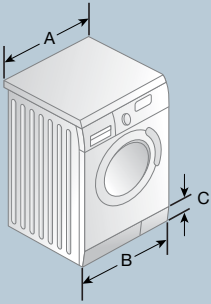

Washer Dimensions

A	23-35/64"	F	41-39/64"
B	23-15/32"	G	24-37/64"
C	4-31/64"	H	1-3/16"
D	33-3/16"	I	4-1/8"
E	31-3/8"	J	19/32"

1-888-4-SIEMENS • In the US: siemens-home.com

©2008 BSH Home Appliances Corporation. All rights reserved. Specifications subject to change without notice.

Washer is UL approved. For immediate critical installation dimensions by fax, use your handset and call 775-833-3600.

Warranty: BSH warrants that its laundry products are free from defects in materials and workmanship for a period of 1 year for labor, 2 years for parts, 2 years on all electronic components, lifetime on stainless steel drum. Certain limitations apply. See Manufacturer's Limited Warranty for details. SE_PW_MLP_1_001

The Siemens ultraStack™ washer is Energy Star certified.