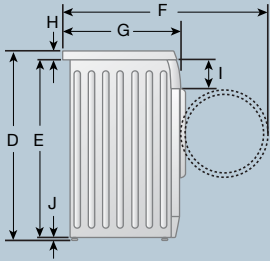

Washer Dimensions

A	23-35/64"	F	41-39/64"
B	23-15/32"	G	24-37/64"
C	4-31/64"	H	1-3/16"
D	33-3/16"	I	4-1/8"
E	31-3/8"	J	19/32"

1-888-4-SIEMENS • In the US: siemens-home.com

©2008 BSH Home Appliances Corporation. All rights reserved. Specifications subject to change without notice.

Washer is UL approved. For immediate critical installation dimensions by fax, use your handset and call 775-833-3600.

Warranty: BSH warrants that its laundry products are free from defects in materials and workmanship for a period of 1 year for labor, 2 years for parts, 2 years on all electronic components, lifetime on stainless steel drum. Certain limitations apply. See Manufacturer's Limited Warranty for details. SE_PW_MLP_1_001

The Siemens ultraStack™ washer is Energy Star certified.