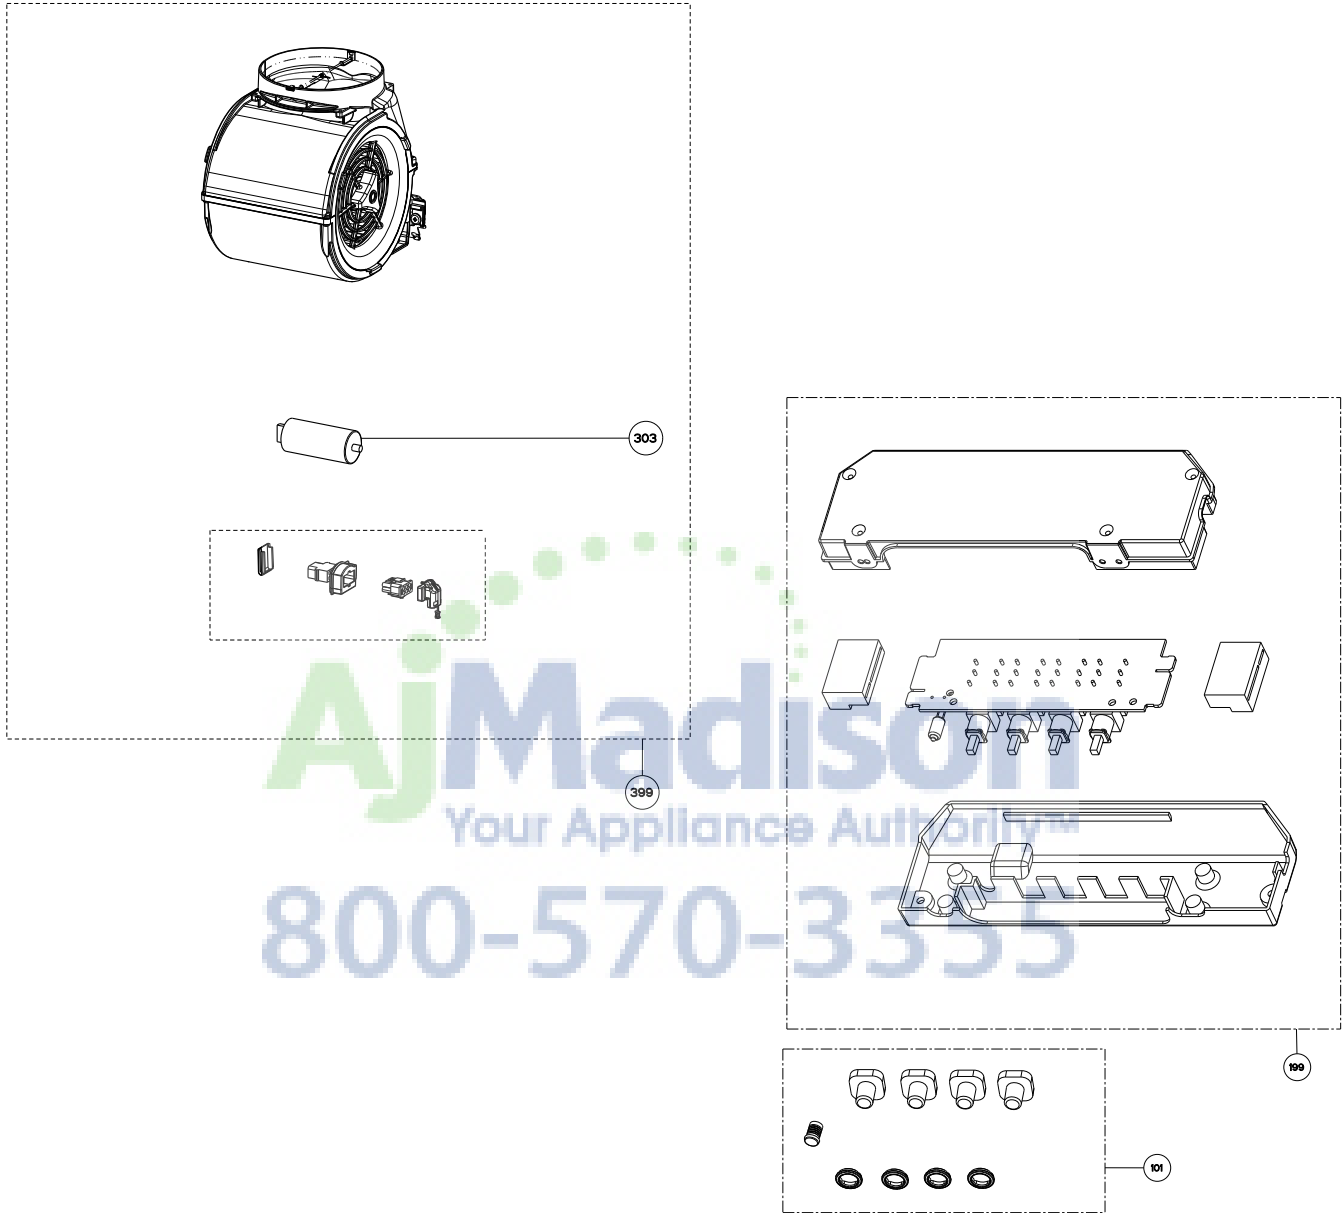

## body / chimney components

	Model Number	630003948	
Key	Description	36	Qty Req.
6	Grease Filter	133.0018.482	2
7	Halogen lamp kit	133.0046.419	2
7	Halogen bulb only	133.0000.001	2
50	Mounting Kit Easy Cube	133.0084.478	1
501	Lower chimney	133.0061.519	1
502	Upper chimney	133.0061.518	1
510	Damper	133.0055.994	1
626	Transformer	133.0053.047	1

## motor / control components

	Model Number	630003948	
Key	Description	36	Qty Req.
101	button and trim ring kit	133.0017.102	1
199	switchboard kit	133.0056.179	1
303	Capacitor	133.0060.648	1
303	Capacitor (S - W Serial #)	133.0056.000	1
399	Motor kit	133.0055.998	1