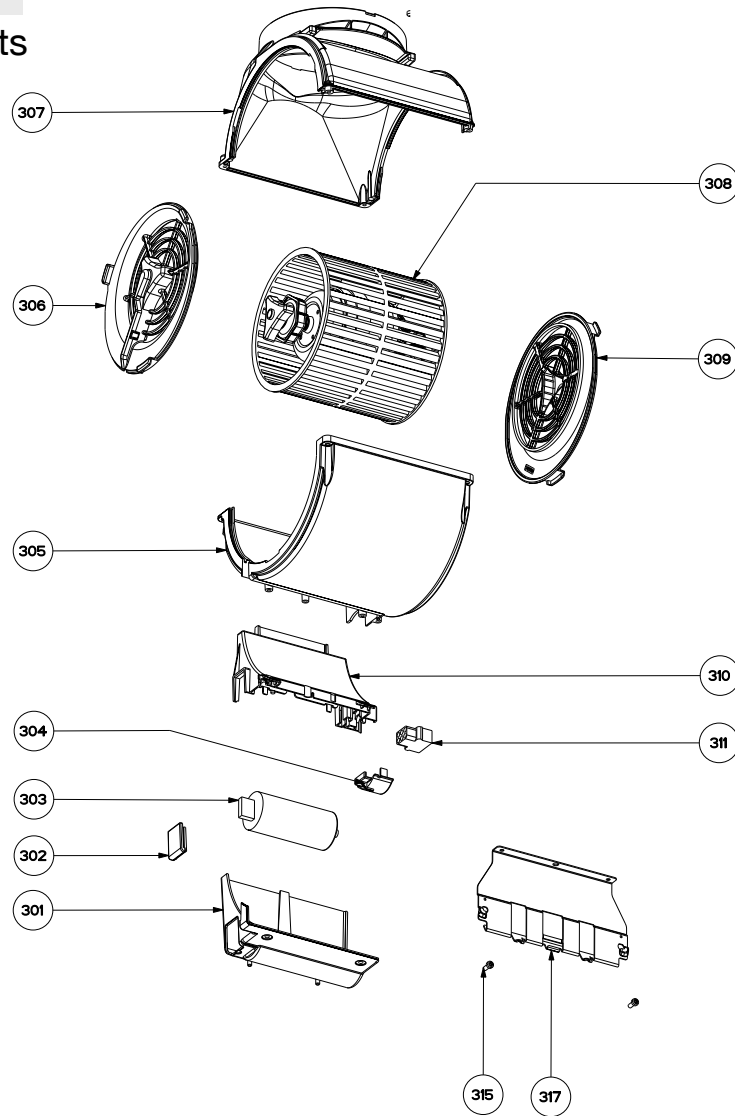

TRATTO
blower components

	Model Number	630003948		
Key	Description	36	Qty Req.	In Stock
301	Capacitor Box	4072004	1	No
302	Connector	4163011	1	No
303	Capacitor	4021298	1	Yes
304	Capacitor Clamp	4163012	1	No
305	Blower Housing Lower	4072003	1	No
306	Blower Cover - Left Side	4072001	1	No
307	Blower Housing Upper	4072002	1	No
308	Motor	4000103	1	Yes
309	Blower Cover - Right Side	4072000	1	No
310	Capacitor Box Cover	4155523	1	No
311	Female Connector	4021337	1	No
315	Screw	417000008	2	No
317	Blower Mounting Bracket	4469761	1	No