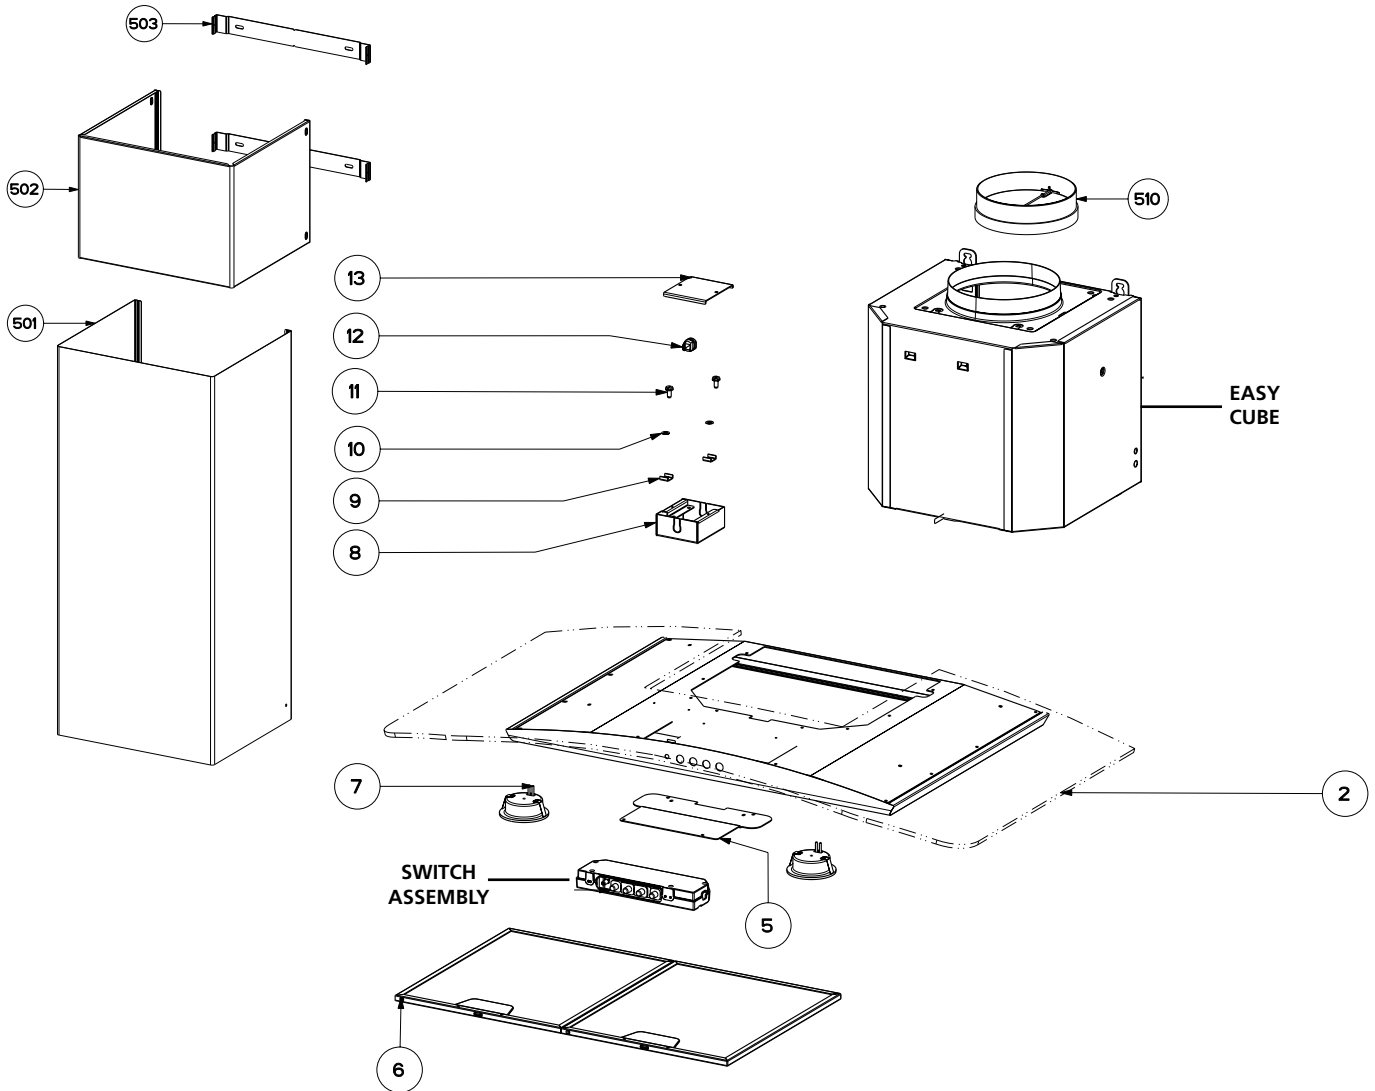

TRATTO

body / chimney components

	Model Number	630003948		
Key	Description	36	Qty Req.	In Stock
2	Body	440004200	1	No
5	Fixing Bracket	440004195	1	No
6	Grease Filter	4268907	2	Yes
7	Halogen Lamp	404000174	2	Yes
8	Field Wiring Box	4468373	1	No
9	Ground Guide	4141410	2	No
10	Washer	4155049	2	No
11	Ground Screw	4174550	2	No
12	Cable Clamp	4117090	1	No
13	Field Wiring Box Cover	4468375	1	No
501	Lower Chimney	440008029	1	Yes
502	Upper Chimney	440000397	1	Yes
503	Upper Chimney Bracket	4469657	2	Yes
510	Damper	4269400	1	Yes

TRATTO

easy cube components

	Model Number	630003948		
Key	Description	36	Qty Req.	In Stock
603	Cable Clamp	4136202	2	No
606	Mounting Bracket	440000954	2	Yes
607	Fischer	4161693	2	No
608	Screw	4174573	1	Yes
609	Cable Clamp	4161633	1	Yes
610	Cable Clamp Cover	4109168	1	No
614	Screw	4174160	2	Yes
615	Easy Cube	440004062	1	No
616	Charcoal Filter Tab	4163024	1	Yes
624	Male Connector	4021306	1	Yes
625	Female Connector	4021304	1	Yes
626	Transformer	4021829	1	Yes
627	Nut	4109524	1	Yes
628	Transformer Housing	410100546	1	Yes
629	Washer	417000003	1	Yes
630	Nut	417000002	1	Yes
632	Plug	410100205	2	No
633	Pin	4141337	1	No
634	Silent Kit Left	4301609	1	Yes
635	Silent Kit Right	415000007	1	Yes

TRATTO

switch components

	Model Number	630003948		
Key	Description	36	Qty Req.	In Stock
101	Push Button Panel Cover	410100586	4	Yes
102	Indicator Lamp	4021511	1	Yes
103	Speed One Button	4284100	1	Yes
104	Speed Two Button	4284180	1	Yes
105	Speed Three Button	4284181	1	Yes
106	Light On/Off Button	4284101	1	Yes
107	Switch Box Cover Bottom	4108823	1	Yes
108	Speed Switch	403000316	1	Yes
109	Switch End Piece Right	4021387	1	Yes
110	Switch End Piece Left	4021388	1	Yes
111	Control Box Cover Top	4155520	1	Yes
112	Switch Cable Holder	4117067	1	Yes
113	Male Connection	4021335	1	Yes