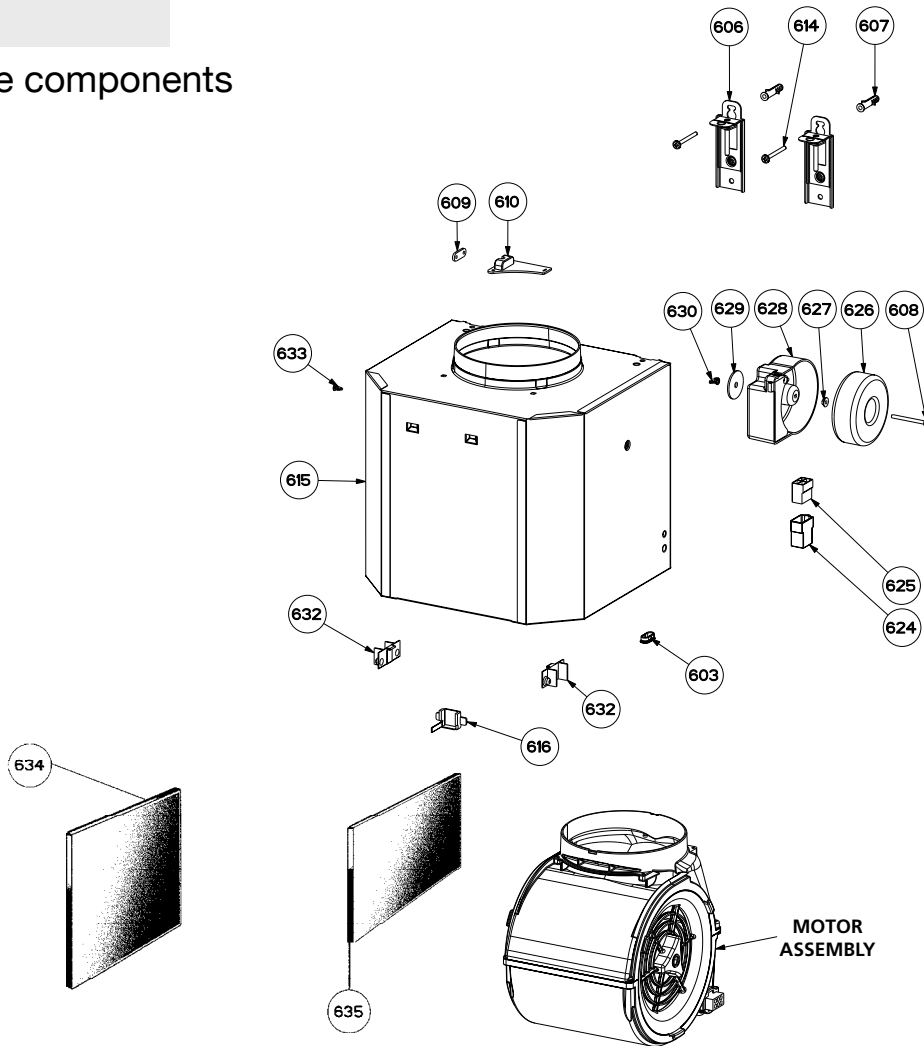

TRATTO

body / chimney components

	Model Number	630003948		
Key	Description	36	Qty Req.	In Stock
2	Body	440004200	1	No
5	Fixing Bracket	440004195	1	No
6	Grease Filter	4268907	2	Yes
7	Halogen Lamp	404000174	2	Yes
8	Field Wiring Box	4468373	1	No
9	Ground Guide	4141410	2	No
10	Washer	4155049	2	No
11	Ground Screw	4174550	2	No
12	Cable Clamp	4117090	1	No
13	Field Wiring Box Cover	4468375	1	No
501	Lower Chimney	440008029	1	Yes
502	Upper Chimney	440000397	1	Yes
503	Upper Chimney Bracket	4469657	2	Yes
510	Damper	4269400	1	Yes

TRATTO

easy cube components

	Model Number	630003948		
Key	Description	36	Qty Req.	In Stock
603	Cable Clamp	4136202	2	No
606	Mounting Bracket	440000954	2	Yes
607	Fischer	4161693	2	No
608	Screw	4174573	1	Yes
609	Cable Clamp	4161633	1	Yes
610	Cable Clamp Cover	4109168	1	No
614	Screw	4174160	2	Yes
615	Easy Cube	440004062	1	No
616	Charcoal Filter Tab	4163024	1	Yes
624	Male Connector	4021306	1	Yes
625	Female Connector	4021304	1	Yes
626	Transformer	4021829	1	Yes
627	Nut	4109524	1	Yes
628	Transformer Housing	410100546	1	Yes
629	Washer	417000003	1	Yes
630	Nut	417000002	1	Yes
632	Plug	410100205	2	No
633	Pin	4141337	1	No
634	Silent Kit Left	4301609	1	Yes
635	Silent Kit Right	415000007	1	Yes

TRATTO

switch components

	Model Number	630003948		
Key	Description	36	Qty Req.	In Stock
101	Push Button Panel Cover	410100586	4	Yes
102	Indicator Lamp	4021511	1	Yes
103	Speed One Button	4284100	1	Yes
104	Speed Two Button	4284180	1	Yes
105	Speed Three Button	4284181	1	Yes
106	Light On/Off Button	4284101	1	Yes
107	Switch Box Cover Bottom	4108823	1	Yes
108	Speed Switch	403000316	1	Yes
109	Switch End Piece Right	4021387	1	Yes
110	Switch End Piece Left	4021388	1	Yes
111	Control Box Cover Top	4155520	1	Yes
112	Switch Cable Holder	4117067	1	Yes
113	Male Connection	4021335	1	Yes