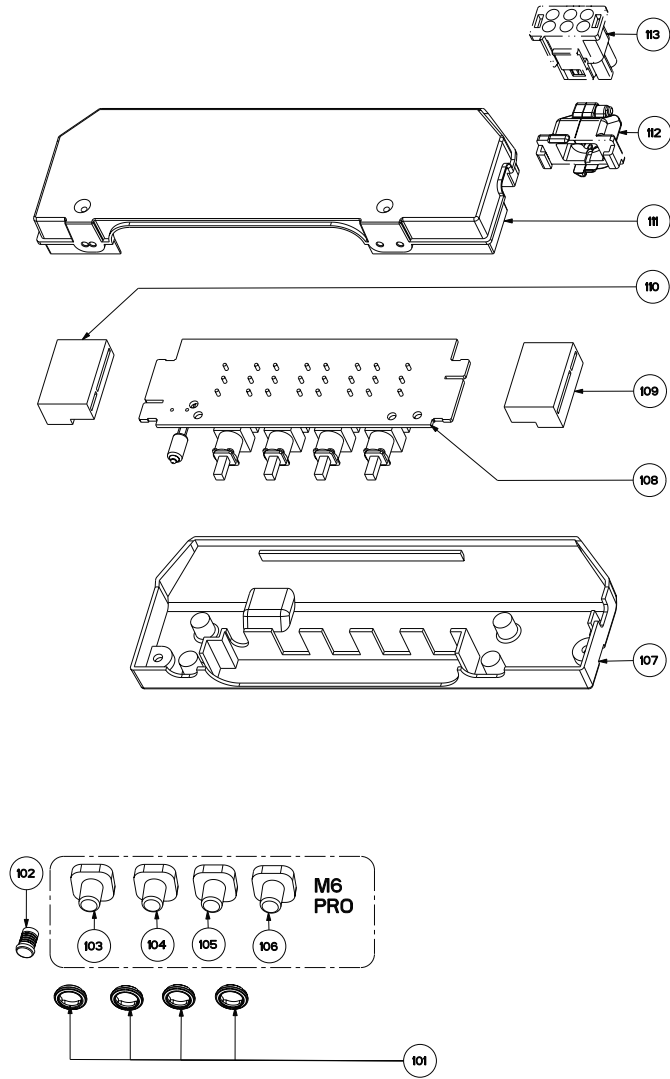

TRATTO

easy cube components

	Model Number	630003948		
Key	Description	36	Qty Req.	In Stock
603	Cable Clamp	4136202	2	No
606	Mounting Bracket	440000954	2	Yes
607	Fischer	4161693	2	No
608	Screw	4174573	1	Yes
609	Cable Clamp	4161633	1	Yes
610	Cable Clamp Cover	4109168	1	No
614	Screw	4174160	2	Yes
615	Easy Cube	440004062	1	No
616	Charcoal Filter Tab	4163024	1	Yes
624	Male Connector	4021306	1	Yes
625	Female Connector	4021304	1	Yes
626	Transformer	4021829	1	Yes
627	Nut	4109524	1	Yes
628	Transformer Housing	410100546	1	Yes
629	Washer	417000003	1	Yes
630	Nut	417000002	1	Yes
632	Plug	410100205	2	No
633	Pin	4141337	1	No
634	Silent Kit Left	4301609	1	Yes
635	Silent Kit Right	415000007	1	Yes

TRATTO

ductless components

	Model Number	630003948		
Key	Description	36	Qty Req.	In Stock
504	Lower Chimney Ductless *	440007896	1	No
505	Left Vent Grid	4120828	1	Yes
506	Right Vent Grid	4120827	1	Yes
507	Ductless Diverter	4149238	1	No
508	Ductless Diverter Extension Horizontal	4110038	2	No
511	Charcoal Filter Kit	630000041	1 kit	Yes
*This part not stocked separately. The Ductless Conversion Kit must be purchased using the part numbers below.				
na	Ductless Conversion Kit	620000361	1 kit	Yes

TRATTO

switch components

	Model Number	630003948		
Key	Description	36	Qty Req.	In Stock
101	Push Button Panel Cover	410100586	4	Yes
102	Indicator Lamp	4021511	1	Yes
103	Speed One Button	4284100	1	Yes
104	Speed Two Button	4284180	1	Yes
105	Speed Three Button	4284181	1	Yes
106	Light On/Off Button	4284101	1	Yes
107	Switch Box Cover Bottom	4108823	1	Yes
108	Speed Switch	403000316	1	Yes
109	Switch End Piece Right	4021387	1	Yes
110	Switch End Piece Left	4021388	1	Yes
111	Control Box Cover Top	4155520	1	Yes
112	Switch Cable Holder	4117067	1	Yes
113	Male Connection	4021335	1	Yes