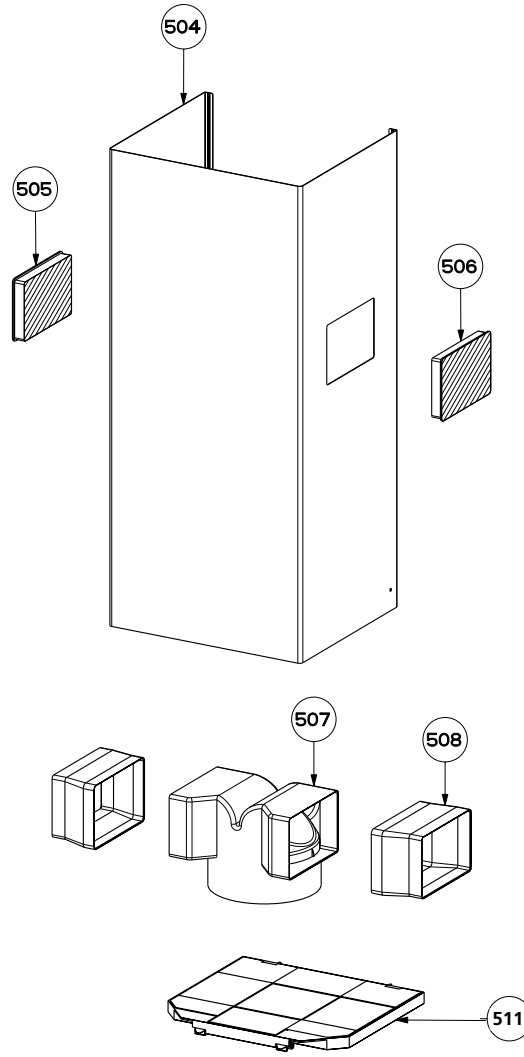

TRATTO

ductless components

	Model Number	630003948		
Key	Description	36	Qty Req.	In Stock
504	Lower Chimney Ductless *	440007896	1	No
505	Left Vent Grid	4120828	1	Yes
506	Right Vent Grid	4120827	1	Yes
507	Ductless Diverter	4149238	1	No
508	Ductless Diverter Extension Horizontal	4110038	2	No
511	Charcoal Filter Kit	630000041	1 kit	Yes
*This part not stocked separately. The Ductless Conversion Kit must be purchased using the part numbers below.				
na	Ductless Conversion Kit	620000361	1 kit	Yes