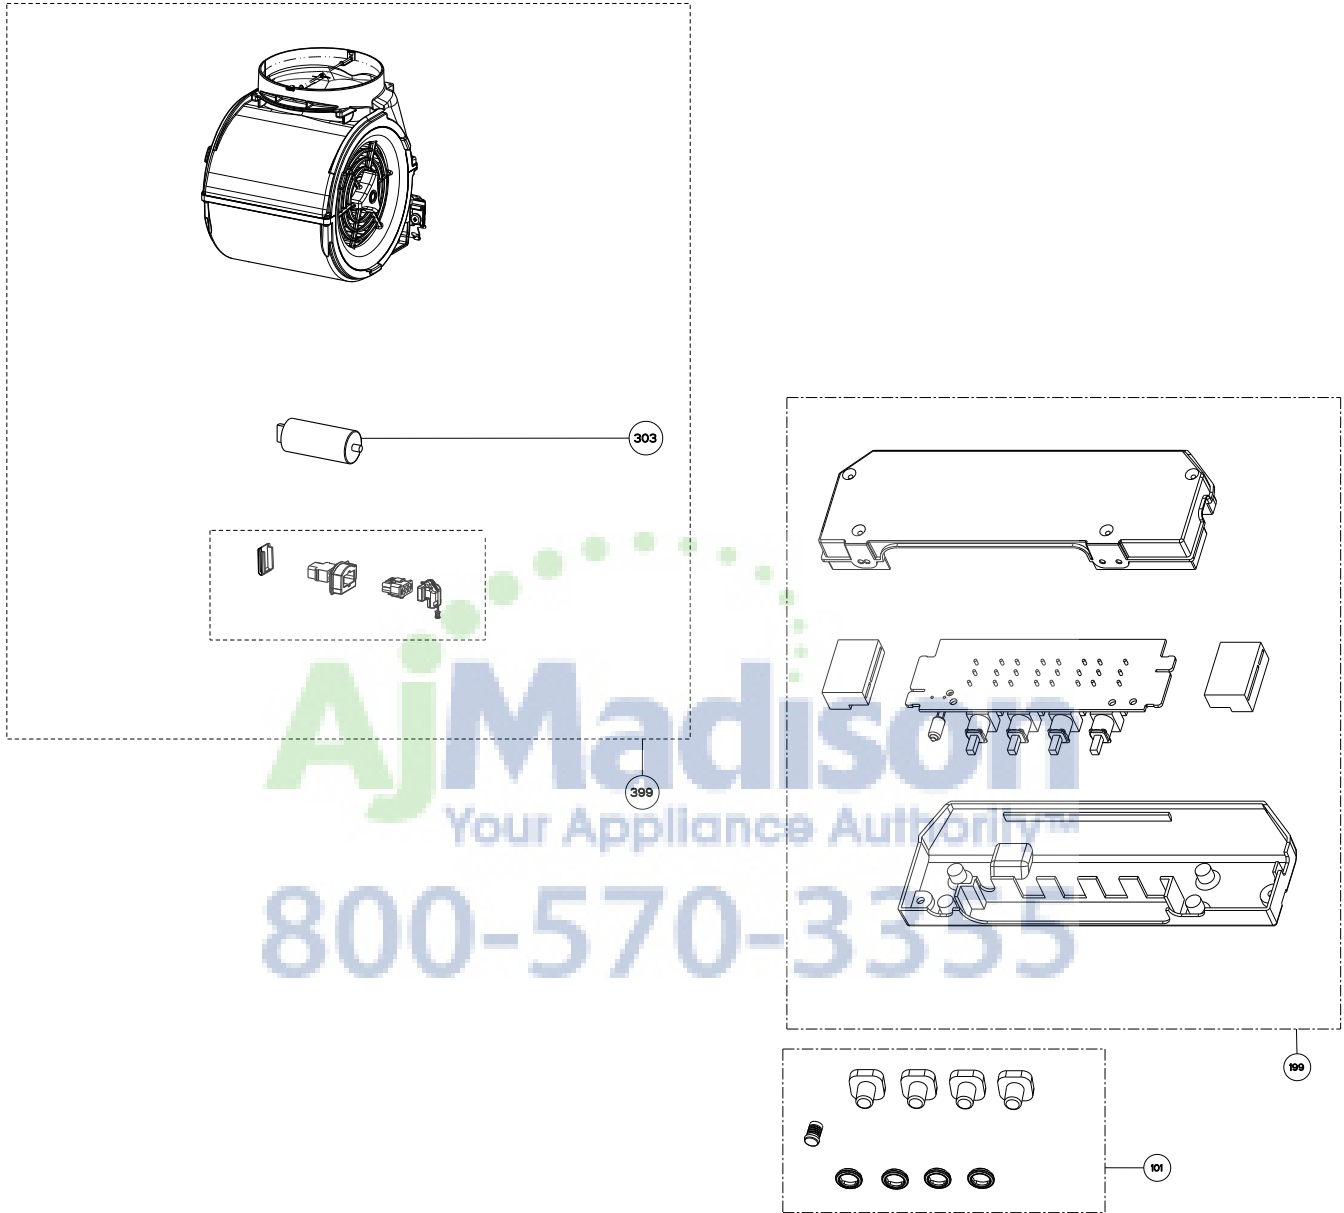

## body / chimney components

	Model Number	630003949	
Key	Description	36	Qty Req.
6	Grease filter	133.0018.482	2
7	Halogen lamp kit	133.0046.419	4
7	Halogen bulb only	133.0000.001	4
8	Connector box	133.0016.977	2
507	Upper chimney	133.0062.273	1
512	Lower chimney	133.0062.473	1
514	Damper	133.0055.994	1
626	Transformer kit	133.0052.578	1

## motor / control components

	Model Number	630003949	
Key	Description	36	Qty Req.
101	button and trim ring kit	133.0017.102	1
199	switchboard kit	133.0056.179	1
303	Capacitor	133.0060.648	1
303	Capacitor (S - W Serial #)	133.0056.000	1
399	Motor kit	133.0055.998	1