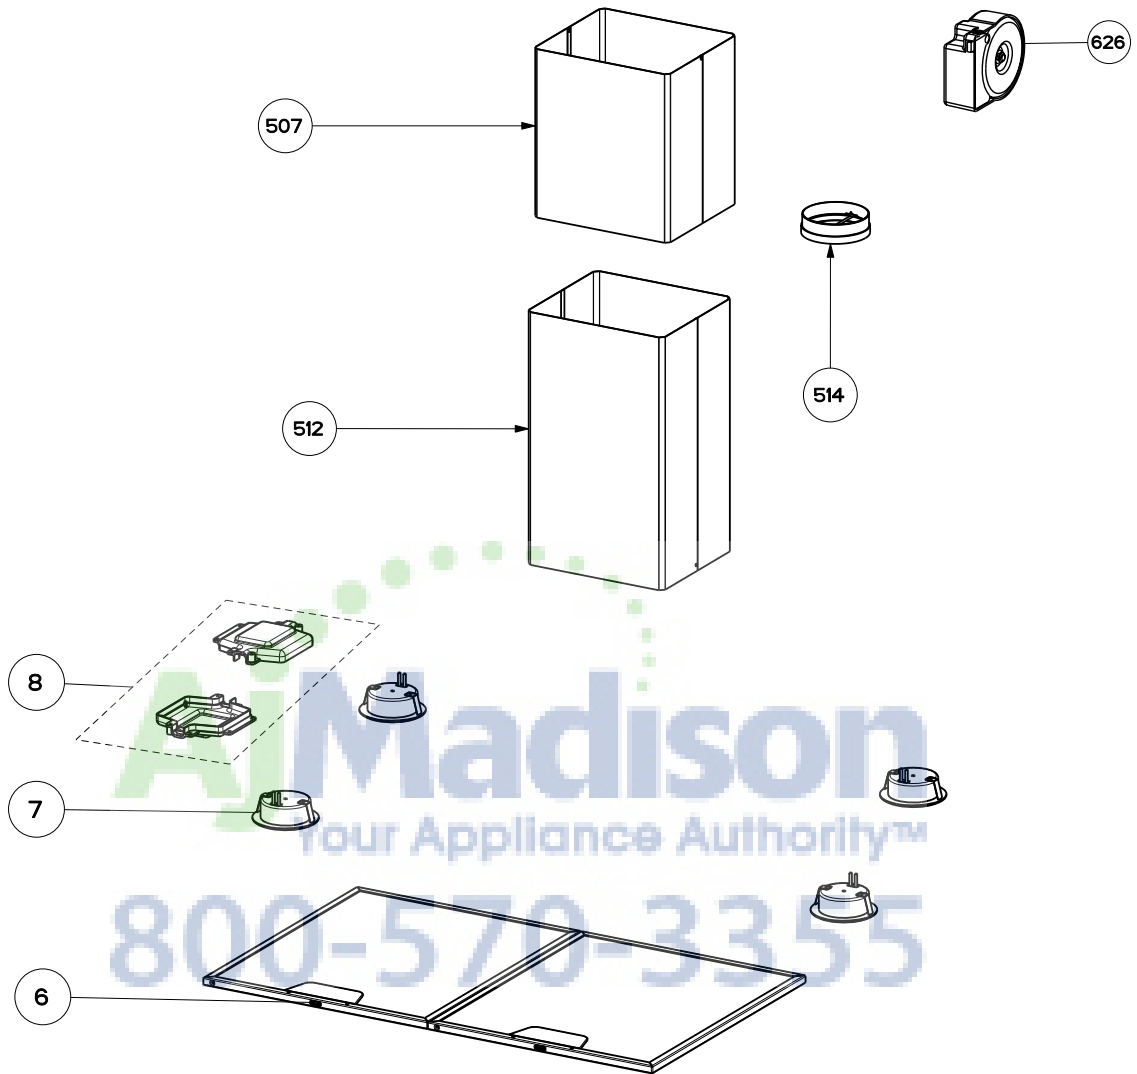

# TRATTO ISOLA

## body / chimney components

	Model Number	630003949	
Key	Description	36	Qty Req.
6	Grease filter	133.0018.482	2
7	Halogen lamp kit	133.0046.419	4
7	Halogen bulb only	133.0000.001	4
8	Connector box	133.0016.977	2
507	Upper chimney	133.0062.273	1
512	Lower chimney	133.0062.473	1
514	Damper	133.0055.994	1
626	Transformer kit	133.0052.578	1

## motor / control components

	Model Number	630003949	
Key	Description	36	Qty Req.
101	button and trim ring kit	133.0017.102	1
199	switchboard kit	133.0056.179	1
303	Capacitor	133.0060.648	1
303	Capacitor (S - W Serial #)	133.0056.000	1
399	Motor kit	133.0055.998	1