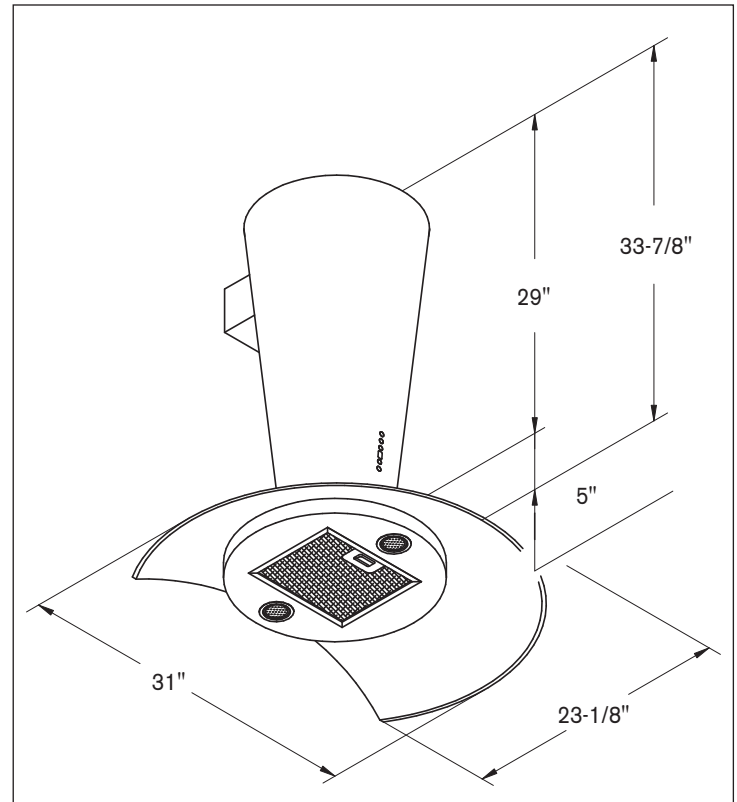

TORINO

ZTO-M79S

MODEL: ZTO-M79S

☐ size	79 cm
☐ net width	31 inch
☐ finish	stainless
☐ canopy	frosted glass

PERFORMANCE

☐ cfm	715 cfm
☐ sones (max)	6
☐ AC input	115V - 60Hz
☐ AC power	375W / 3.1 AMPS

FEATURES

☐ halogen lamps	2
☐ dual level lighting	•
☐ touch controls	•
☐ slide controls	no
☐ 6 speed levels	•
☐ 15 min. delay off	•
☐ filter change indicator	•
☐ filter clean indicator	•
☐ metal casing blowers	•
☐ aluminum filters	•
☐	•

DUCT OPTIONS

☐ vertical ducting	6 inch
☐ rear ducting	no
☐ telescopic option	no
☐ ductless option	•

ACCESSORIES

☐ carbon filters (2)	Z0F-C022
☐ replacement metallic filters (2)	Z0F-M052
☐ replacement lights (2)	12V 20W

Please call 1.888.880.VENT or check our website at www.zephyronline.com for the potential specifications updates before making cut-outs or ordering custom work/modifications.