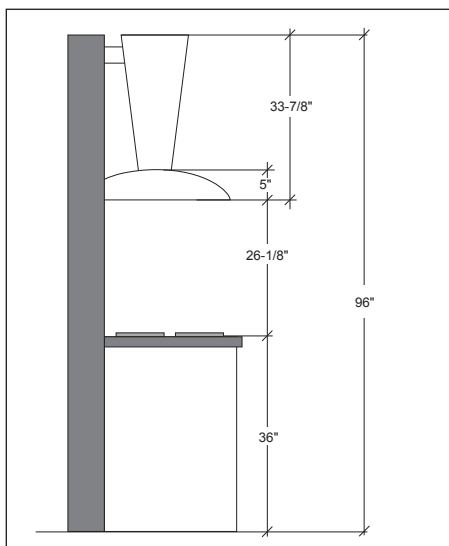

*Minimum ceiling clearance 93-7/8" at 24" hood mounting height.
**Maximum ceiling clearance 101-7/8" at 32" hood mounting height.

ZEPHYR
www.zephyronline.com