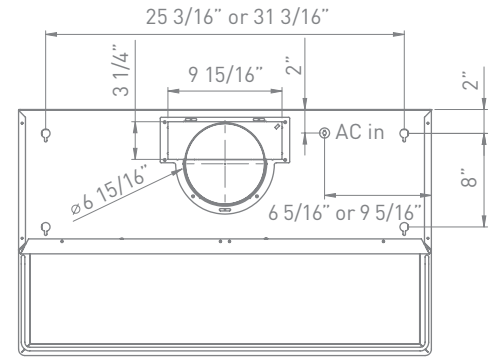

TERAZZO under-cabinet

Terazzo comes to the party bearing gifts of style, convenience and innovation. Starting with its 12-inch cabinet mounting-depth and the ingenious terraced display rack, Terazzo makes a perfect addition to any kitchen. Did we mention it also comes with an adjustable utensil rail to help keep your cooking tools within reach?

MODEL	SIZE	INTERNAL BLOWER		IN-LINE/EXTERNAL	
		Min.-Max. CFM	Min.-Max. Sones	Min.-Max. CFM	Min.-Max. Sones
ZTE-E30AS	30"	210 - 400	2 - 5	NA	NA
ZTE-E36AS	36"	210 - 400	2 - 5	NA	NA
ZTE-E30AS290	30"	120 - 290	1.1 - 3.2	NA	NA
ZTE-E36AS290	36"	120 - 290	1.1 - 3.2	NA	NA

TERAZZO UNDER-CABINET | EUROPA CLASSICS

SIZE	
ZTE-E30AS / ZTE-E30AS290	30"
ZTE-E36AS / ZTE-E36AS290	36"
PERFORMANCE	
INTERNAL, MIN.-MAX. BLOWER CFM	
ZTE-E30AS / ZTE-E36AS	210 - 400
ZTE-E30AS290 / ZTE-E36AS290	120 - 290
INTERNAL, MIN.-MAX. SONES	
ZTE-E30AS / ZTE-E36AS	2 - 5
ZTE-E30AS290 / ZTE-E36AS290	1.1 - 3.2
COLOR	
STAINLESS STEEL	SS
FEATURES	
CONTROLS	Mechanical Slide
SPEED LEVELS	3
AUTO DELAY-OFF	No
LIGHTING	Halogen, 50W x2
DUAL LEVEL LIGHTING	Yes
FILTERS	Aluminum Mesh
RECIRCULATING OPTION	Yes
EXTENSION DUCT COVER OPTION	NA
DUCT SPECIFICATIONS	
VERTICAL - INTERNAL	7" or 31/4" x 10"
HORIZONTAL - INTERNAL	31/4" x 10"
AC INPUT	
	120V - 60Hz
AC POWER	
ZTE-E30AS / ZTE-E36AS	Max. 207W at 1.7A
ZTE-E30AS290 / ZTE-E36AS290	Max. 186W at 1.55A
OPTIONAL ACCESSORIES	
RECIRCULATING KIT	ZRC-0200
MOUNTING HEIGHT*	
	24" - 32"

TOP

SIDE

BACK

*Mounting height refers to distance between top of cooking surface and bottom of hood.