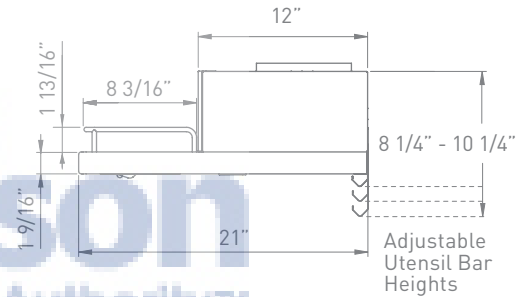

MODEL	SIZE	INTERNAL BLOWER		IN-LINE/EXTERNAL	
		Min.-Max. CFM	Min.-Max. Sones	Min.-Max. CFM	Min.-Max. Sones
ZTE-E30AS	30"	210 - 400	2 - 5	NA	NA
ZTE-E36AS	36"	210 - 400	2 - 5	NA	NA
ZTE-E30AS290	30"	120 - 290	1.1 - 3.2	NA	NA
ZTE-E36AS290	36"	120 - 290	1.1 - 3.2	NA	NA

TERAZZO UNDER-CABINET | EUROPA CLASSICS

SIZE	
ZTE-E30AS / ZTE-E30AS290	30"
ZTE-E36AS / ZTE-E36AS290	36"
PERFORMANCE	
INTERNAL, MIN.-MAX. BLOWER CFM	
ZTE-E30AS / ZTE-E36AS	210 - 400
ZTE-E30AS290 / ZTE-E36AS290	120 - 290
INTERNAL, MIN.-MAX. SONES	
ZTE-E30AS / ZTE-E36AS	2 - 5
ZTE-E30AS290 / ZTE-E36AS290	1.1 - 3.2
COLOR	
STAINLESS STEEL	SS
FEATURES	
CONTROLS	Mechanical Slide
SPEED LEVELS	3
AUTO DELAY-OFF	No
LIGHTING	Halogen, 50W x2
DUAL LEVEL LIGHTING	Yes
FILTERS	Aluminum Mesh
RECIRCULATING OPTION	Yes
EXTENSION DUCT COVER OPTION	NA
DUCT SPECIFICATIONS	
VERTICAL - INTERNAL	7" or 31/4" x 10"
HORIZONTAL - INTERNAL	31/4" x 10"
AC INPUT	
	120V - 60Hz
AC POWER	
ZTE-E30AS / ZTE-E36AS	Max. 207W at 1.7A
ZTE-E30AS290 / ZTE-E36AS290	Max. 186W at 1.55A
OPTIONAL ACCESSORIES	
RECIRCULATING KIT	ZRC-0200
MOUNTING HEIGHT*	
	24" - 32"

TOP

SIDE

BACK

*Mounting height refers to distance between top of cooking surface and bottom of hood.