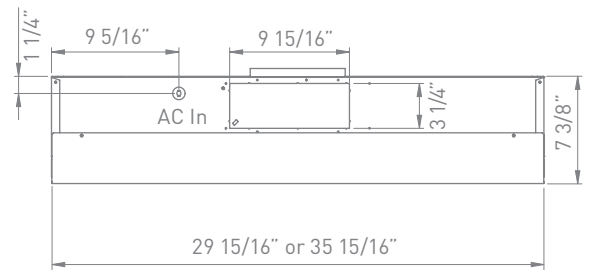

MODEL	SIZE	INTERNAL BLOWER		IN-LINE/EXTERNAL	
		Min.-Max. CFM	Min.-Max. Sones	Min.-Max. CFM	Min.-Max. Sones
ZTE-E30AS	30"	210 - 400	2 - 5	NA	NA
ZTE-E36AS	36"	210 - 400	2 - 5	NA	NA
ZTE-E30AS290	30"	120 - 290	1.1 - 3.2	NA	NA
ZTE-E36AS290	36"	120 - 290	1.1 - 3.2	NA	NA

TERAZZO UNDER-CABINET | EUROPA CLASSICS

SIZE	
ZTE-E30AS / ZTE-E30AS290	30"
ZTE-E36AS / ZTE-E36AS290	36"
PERFORMANCE	
INTERNAL, MIN.-MAX. BLOWER CFM	
ZTE-E30AS / ZTE-E36AS	210 - 400
ZTE-E30AS290 / ZTE-E36AS290	120 - 290
INTERNAL, MIN.-MAX. SONES	
ZTE-E30AS / ZTE-E36AS	2 - 5
ZTE-E30AS290 / ZTE-E36AS290	1.1 - 3.2
COLOR	
STAINLESS STEEL	SS
FEATURES	
CONTROLS	Mechanical Slide
SPEED LEVELS	3
AUTO DELAY-OFF	No
LIGHTING	Halogen, 50W x2
DUAL LEVEL LIGHTING	Yes
FILTERS	Aluminum Mesh
RECIRCULATING OPTION	Yes
EXTENSION DUCT COVER OPTION	NA
DUCT SPECIFICATIONS	
VERTICAL - INTERNAL	7" or 31/4" x 10"
HORIZONTAL - INTERNAL	31/4" x 10"
AC INPUT	
	120V - 60Hz
AC POWER	
ZTE-E30AS / ZTE-E36AS	Max. 207W at 1.7A
ZTE-E30AS290 / ZTE-E36AS290	Max. 186W at 1.55A
OPTIONAL ACCESSORIES	
RECIRCULATING KIT	ZRC-0200
MOUNTING HEIGHT*	
	24" - 32"

TOP

SIDE

BACK

*Mounting height refers to distance between top of cooking surface and bottom of hood.