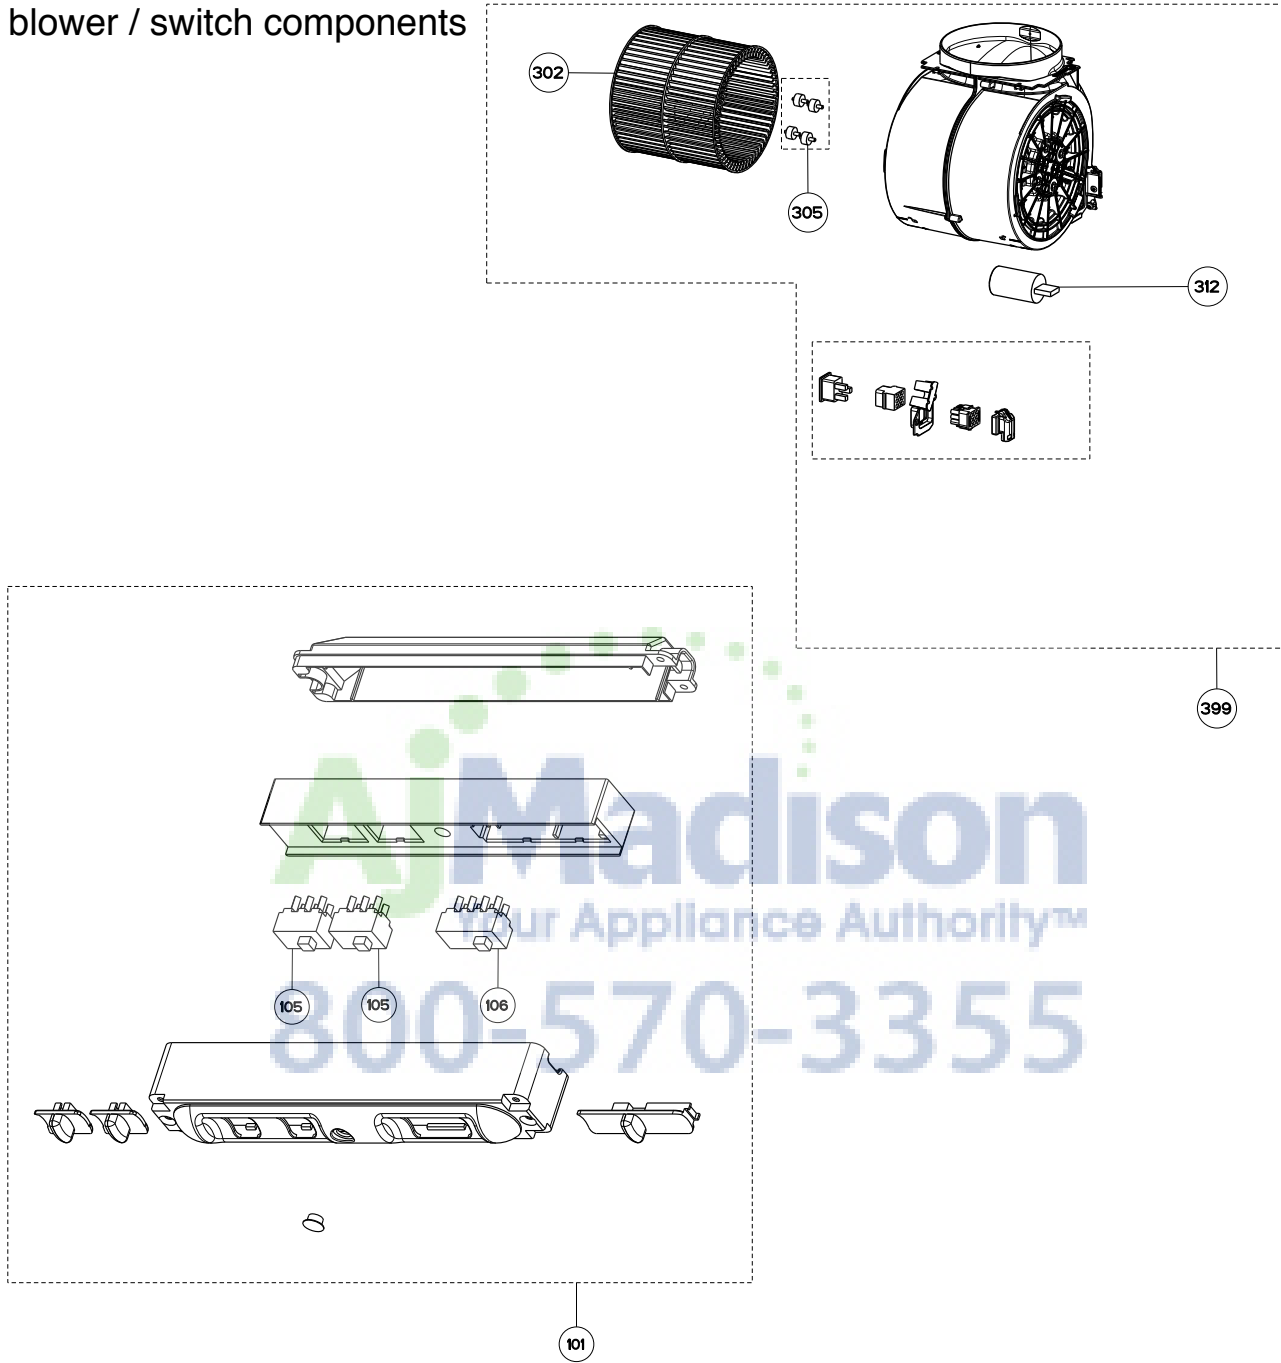

TENDER

body / chimney components

	Model Number	630006498	630006499	630006500	630006501	
Key	Description	30	36	30 - 280 cfm	36 - 280 cfm	Qty Req.
1	Light Fixture	133.0052.793	133.0052.793	133.0052.793	133.0052.793	2
1	Halogen bulb only	133.0000.001	133.0000.001	133.0000.001	133.0000.001	2
6	Transformer	133.0052.516	133.0052.516	133.0052.516	133.0052.516	1
7	Grease Filter	133.0060.902	133.0060.902	133.0060.902	133.0060.902	30 = 2, 36 = 3
50	Mounting Kit Tender	133.0084.480	133.0084.480	133.0084.480	133.0084.480	1
504	Upper Chimney	133.0067.516	133.0067.516	133.0067.516	133.0067.516	1
505	Lower Chimney	133.0067.517	133.0067.517	133.0067.517	133.0067.517	1
508	Damper	133.0055.994	133.0055.994	133.0055.994	133.0055.994	1

TENDER

blower / switch components

	Model Number	630006498	630006499	630006500	630006501	
Key	Description	30	36	30 - 280 cfm	36 - 280 cfm	Qty Req.
101	Switchboard Kit	133.0059.012	133.0059.012	133.0059.012	133.0059.012	1
105	On/Off Switch	133.0054.536	133.0054.536	133.0054.536	133.0054.536	2
106	Motor Speed Switch	133.0054.538	133.0054.538	133.0054.538	133.0054.538	1
302	Impeller Kit	133.0052.799	133.0052.799	133.0052.519	133.0052.519	1
305	Rubber Motor Mount	133.0051.604	133.0051.604	133.0051.603	133.0051.603	1
312	Capacitor	133.0060.648	133.0060.648	133.0060.648	133.0060.648	1
399	Motor Kit	133.0052.798	133.0052.798	133.0052.518	133.0052.518	1