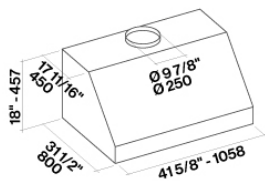

Optional chimney