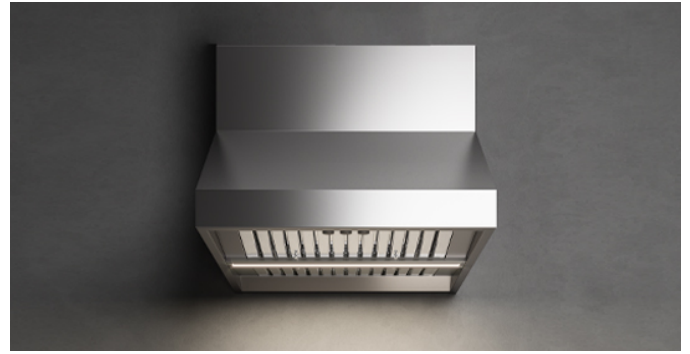

ZEUS OUTDOOR

Version

FOZEU48W12OS Wall - 48"
(120 cm) - 1200 CFM

Collection

Outdoor

EAN code

8034122362991

Photograph is for information purposes only
May not correspond to the selected version

FEATURES

- LED lighting
- Optional Chimney
- Professional Baffle Filters
- Knob control

OPTIONAL ACCESSORIES

KCPHN.003#IF

Zeus Outdoor Stainless steel
Chimney 48"

TECHNICAL FEATURES

Installation type

Wall

Dimensions

48 / 120 cm

Finish

Scotch brite stainless steel (AISI
304)

Motor

600 CFM

Type of control

Mechanical control