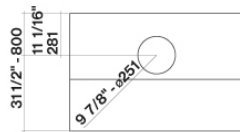

Optional chimney