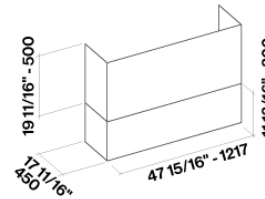

Optional chimney