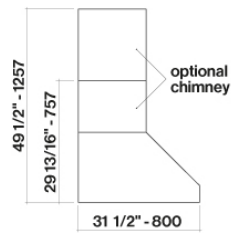

Optional chimney