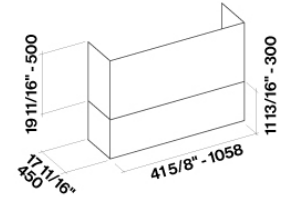

Optional chimney