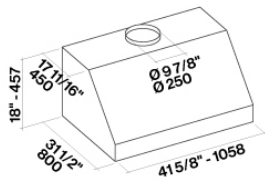

Optional chimney