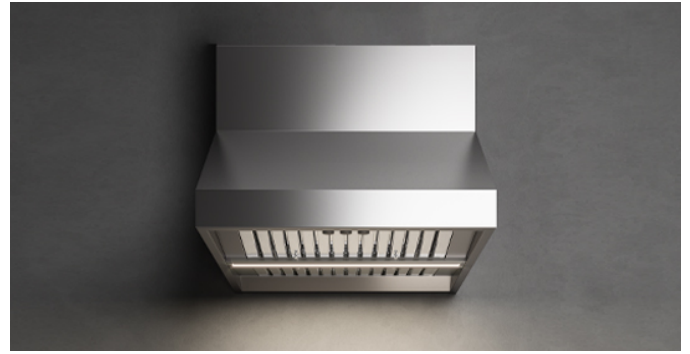

ZEUS OUTDOOR

Version

FOZEU42W12OS Wall - 42"
(106 cm) - 1200 CFM

Collection

Outdoor

EAN code

8034122362977

Photograph is for information purposes only
May not correspond to the selected version

FEATURES

LED lighting
Optional Chimney
Professional Baffle Filters
Knob control

OPTIONAL ACCESSORIES

KCPHN.002#IF

Zeus Outdoor Stainless steel
Chimney 42"

TECHNICAL FEATURES

Installation type

Wall

Dimensions

42 / 106 cm

Finish

Scotch brite stainless steel (AISI
304)

Motor

600 CFM

Type of control

Mechanical control

Lighting

LED Strip (3000K)

PACKAGING:WEIGHTS AND VOLUMES

Gross weight

112 lbs

Net weight

96 lbs

Volumes

31 ft³

Packaging size

Length

53 in

Height

36 in

Depth

29 in

CONSUMPTION AND CONNECTION FEATURES

Maximum consumption

850 W