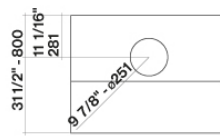

Optional chimney