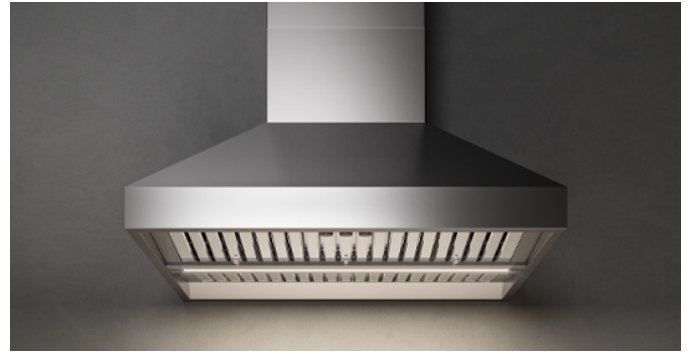

PYRAMID OUTDOOR

Version

FOPYR42W12OS Wall - 42"
(106 cm) - 1200 CFM

Collection

Outdoor

EAN code

8034122362960

Photograph is for information purposes only
May not correspond to the selected version

FEATURES

- LED lighting
- Optional Chimney
- Professional Baffle Filters
- Knob control

TECHNICAL FEATURES

- Installation type**
Wall
- Dimensions**
42 / 106 cm
- Finish**
Scotch brite stainless steel (AISI 304)
- Motor**
600 CFM
- Type of control**
Mechanical control
- Lighting**
LED Strip (3000K)

PACKAGING:WEIGHTS AND VOLUMES

- Gross weight**
118 lbs
- Net weight**
103 lbs
- Volumes**
31 ft³
- Packaging size**
Length
53 in
Height
36 in
Depth
29 in

CONSUMPTION AND CONNECTION FEATURES

- Maximum consumption**
850 W