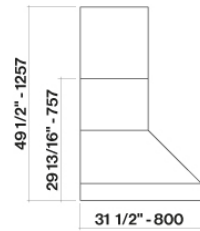

PYRAMID OUTDOOR

Version

FOPYR42W12OS Wall - 42"
(106 cm) - 1200 CFM

Collection

Outdoor

EAN code

8034122362960

Photograph is for information purposes only
May not correspond to the selected version

FEATURES

- LED lighting
- Optional Chimney
- Professional Baffle Filters
- Knob control

TECHNICAL FEATURES

- Installation type**
Wall
- Dimensions**
42 / 106 cm
- Finish**
Scotch brite stainless steel (AISI 304)
- Motor**
600 CFM
- Type of control**
Mechanical control
- Lighting**
LED Strip (3000K)

PACKAGING:WEIGHTS AND VOLUMES

- Gross weight**
118 lbs
- Net weight**
103 lbs
- Volumes**
31 ft³
- Packaging size**
Length
53 in
Height
36 in
Depth
29 in

CONSUMPTION AND CONNECTION FEATURES

- Maximum consumption**
850 W

Lateral view

Top view