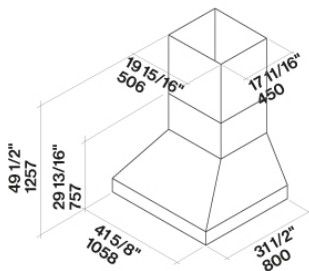

PYRAMID OUTDOOR

Version

FOPYR42W12OS Wall - 42"
(106 cm) - 1200 CFM

Collection

Outdoor

EAN code

8034122362960

Photograph is for information purposes only
May not correspond to the selected version

FEATURES

- LED lighting
- Optional Chimney
- Professional Baffle Filters
- Knob control

TECHNICAL FEATURES

- Installation type**
Wall
- Dimensions**
42 / 106 cm
- Finish**
Scotch brite stainless steel (AISI 304)
- Motor**
600 CFM
- Type of control**
Mechanical control
- Lighting**
LED Strip (3000K)

PACKAGING:WEIGHTS AND VOLUMES

- Gross weight**
118 lbs
- Net weight**
103 lbs
- Volumes**
31 ft³
- Packaging size**
Length
53 in
Height
36 in
Depth
29 in

CONSUMPTION AND CONNECTION FEATURES

- Maximum consumption**
850 W

Lateral view

Top view