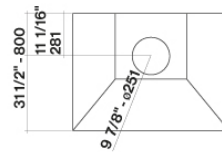

PACKAGING:WEIGHTS AND VOLUMES

- Gross weight**
118 lbs
- Net weight**
103 lbs
- Volumes**
31 ft³
- Packaging size**
Length
53 in
Height
36 in
Depth
29 in

CONSUMPTION AND CONNECTION FEATURES

- Maximum consumption**
850 W

Lateral view

Top view