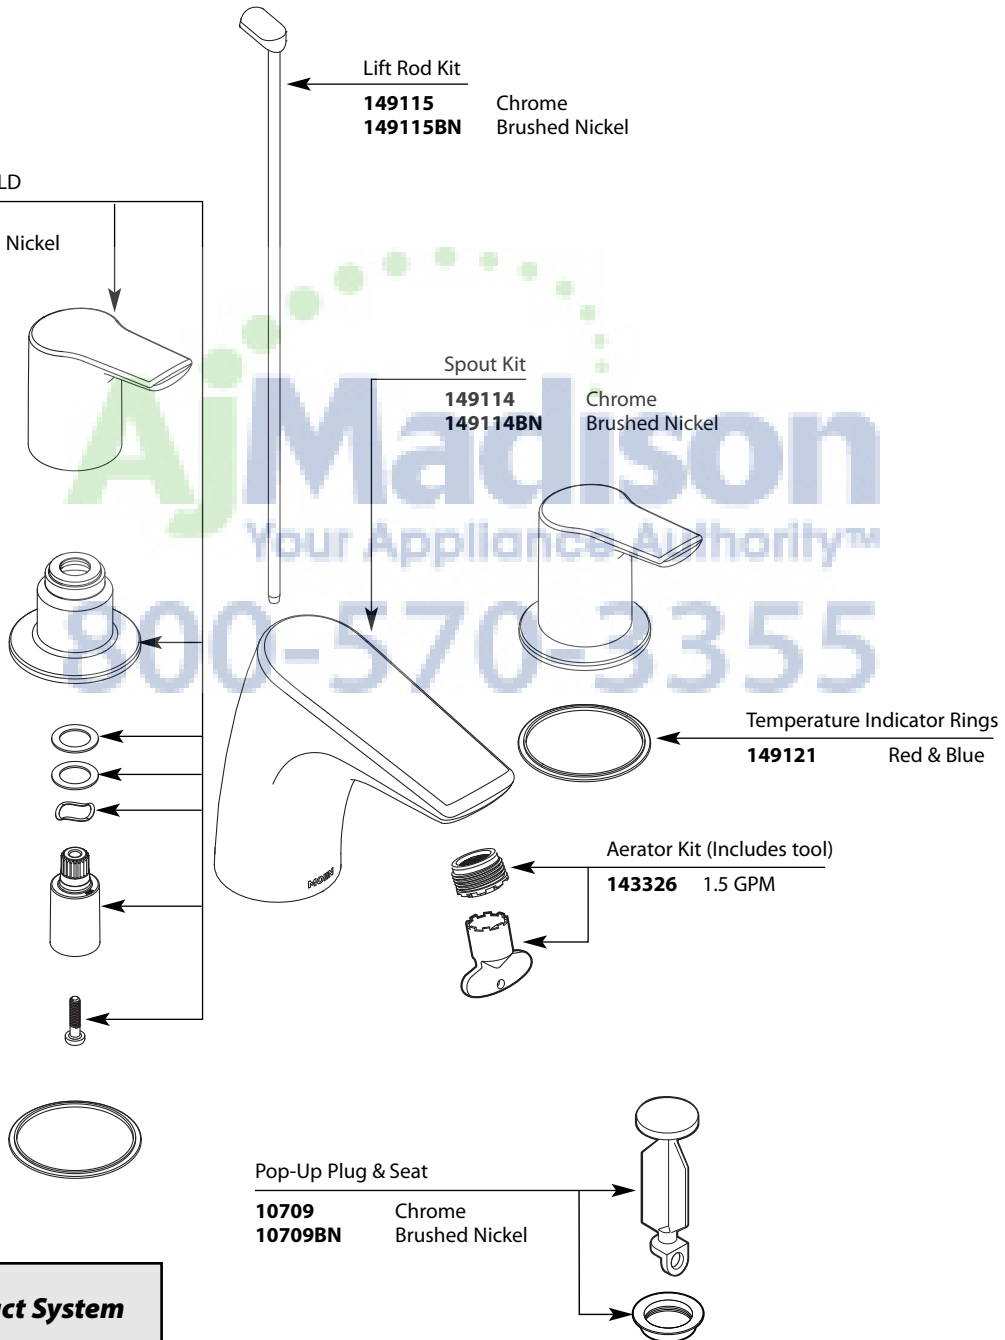

Buy it for looks. Buy it for life.®

Illustrated Parts

■ Order by Part Number

■ Valve: 9000, 69000

METHOD™		
Two-Handle Widespread Lavatory Faucet Trim		
MODEL	HANDLE	FINISH
T6820	Lever	Chrome
T6820BN	Lever	Brushed Nickel

Handle Kit - HOT or COLD

149113 Chrome
149113BN Brushed Nickel

Lift Rod Kit

149115 Chrome
149115BN Brushed Nickel

Spout Kit

149114 Chrome
149114BN Brushed Nickel

Temperature Indicator Rings

149121 Red & Blue

Aerator Kit (Includes tool)

143326 1.5 GPM

Pop-Up Plug & Seat

10709 Chrome
10709BN Brushed Nickel

TO ORDER PARTS CALL: 1-800-BUY-MOEN

www.moen.com