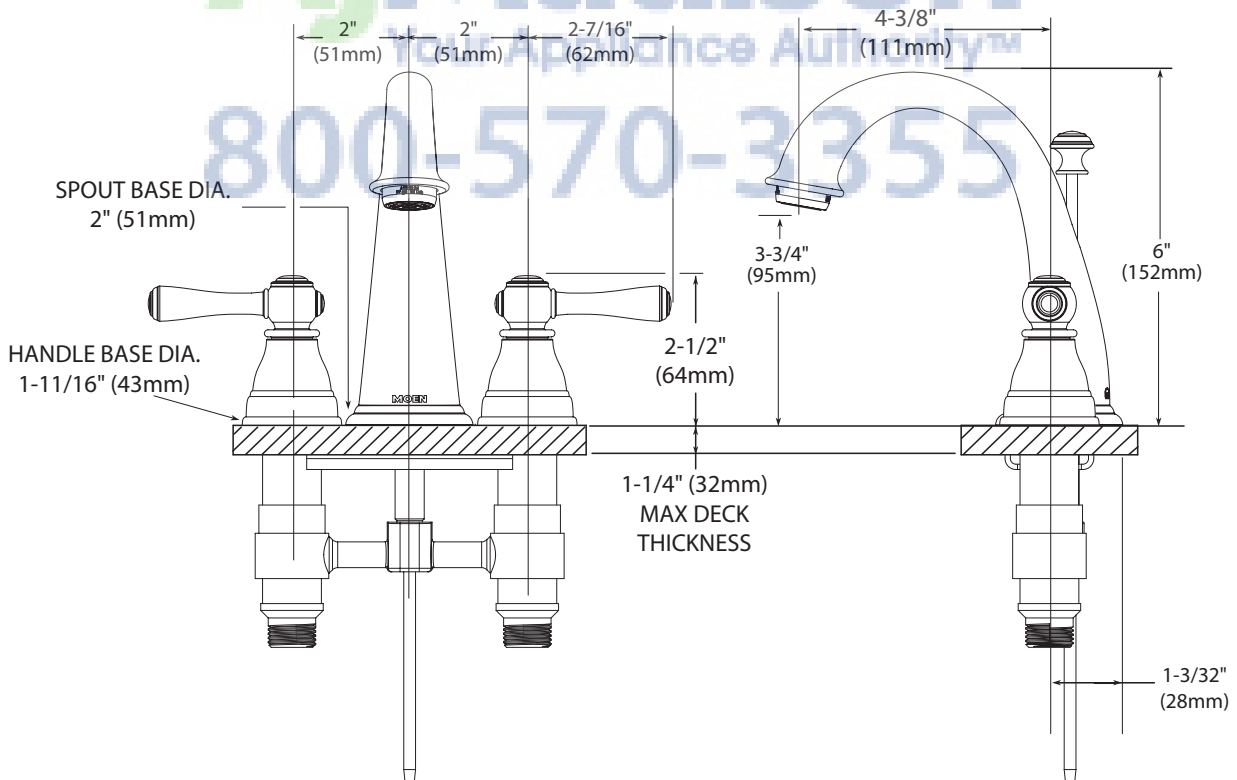

## DESCRIPTION

- Metal construction with various finishes identified by suffix
- 1/2" IPS connections
- Includes hot and cold indicators
- Includes metal pop-up waste assembly

## KINGSLEY™ Mini-Widespread Lavatory Faucet Trim

**Models:** T6123 series  
**Valve:** 9300, 69300

**NOTE:** THIS FAUCET IS DESIGNED TO BE INSTALLED THRU 3 HOLES, 1-1/8" (29mm) MIN. DIA.

## CRITICAL DIMENSIONS

(DO NOT SCALE)