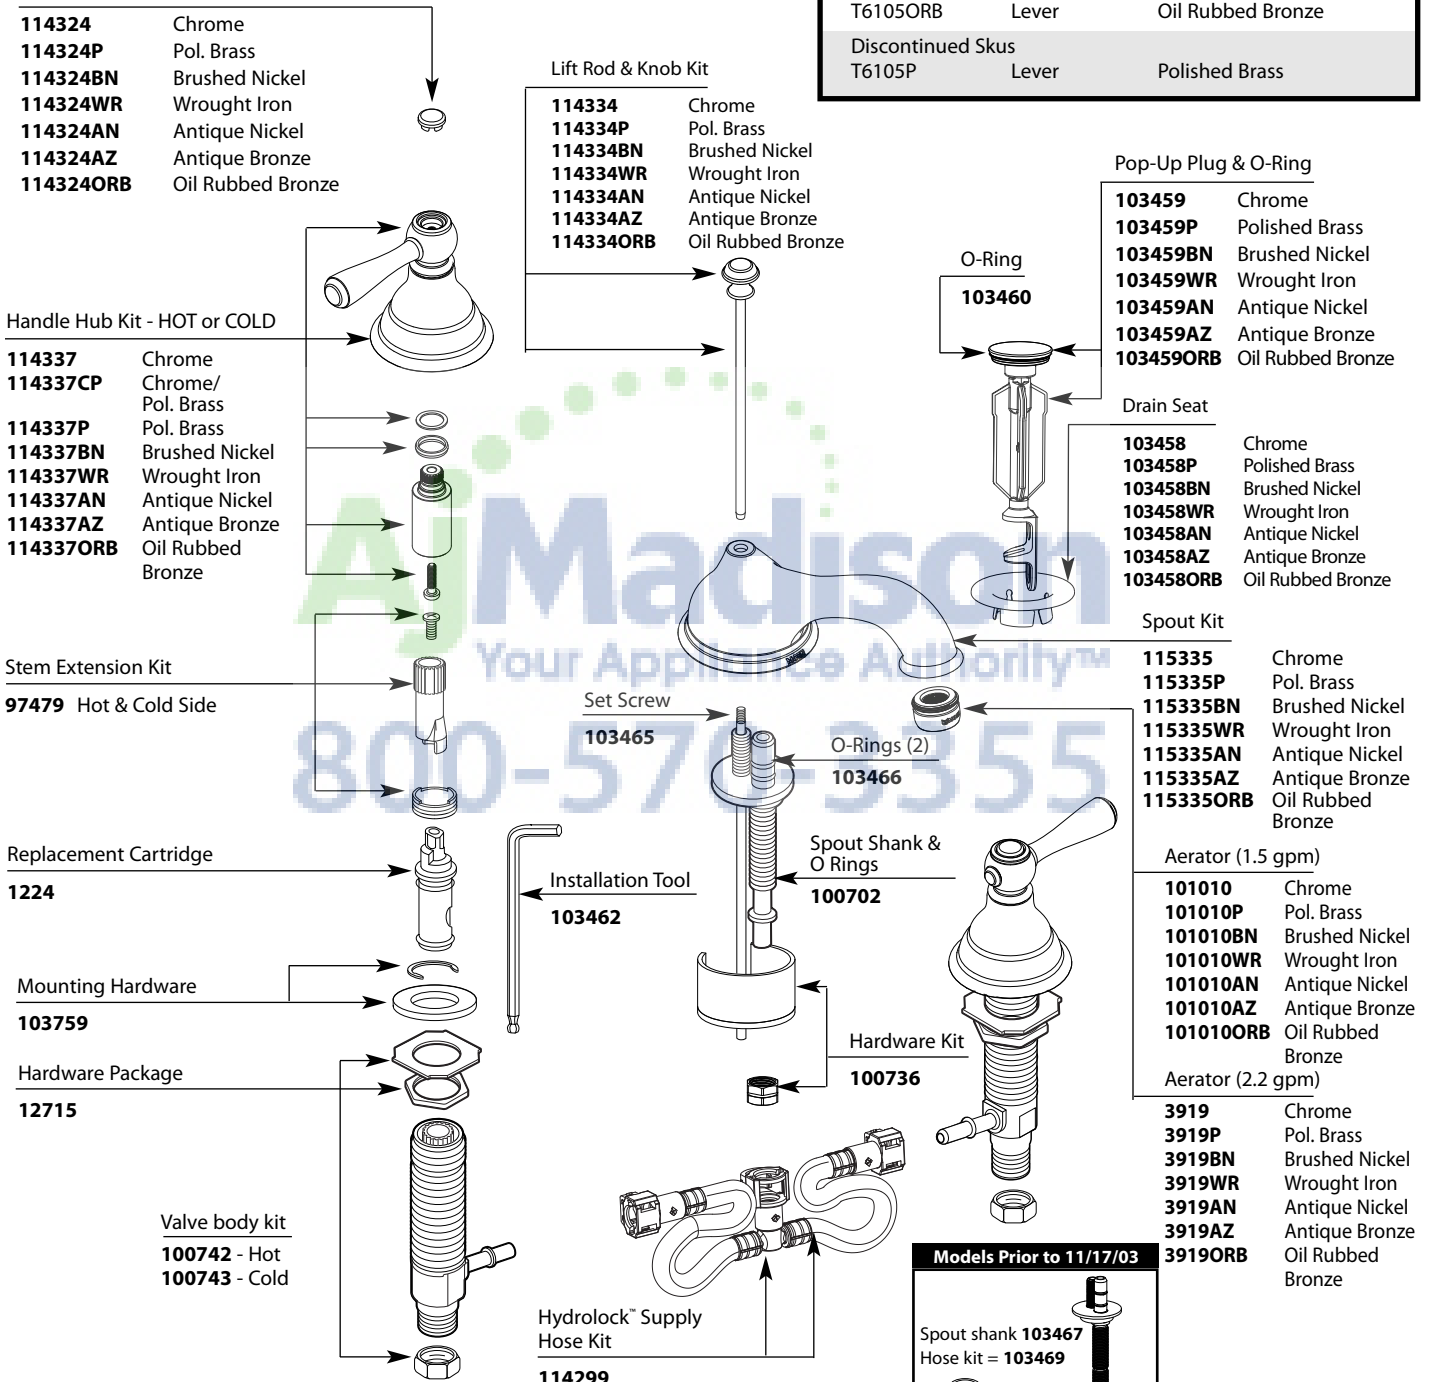

Pop-Up Plug & O-Ring

- 103459 Chrome
- 103459P Polished Brass
- 103459BN Brushed Nickel
- 103459WR Wrought Iron
- 103459AN Antique Nickel
- 103459AZ Antique Bronze
- 103459ORB Oil Rubbed Bronze

Drain Seat

- 103458 Chrome
- 103458P Polished Brass
- 103458BN Brushed Nickel
- 103458WR Wrought Iron
- 103458AN Antique Nickel
- 103458AZ Antique Bronze
- 103458ORB Oil Rubbed Bronze

Spout Kit

- 115335 Chrome
- 115335P Pol. Brass
- 115335BN Brushed Nickel
- 115335WR Wrought Iron
- 115335AN Antique Nickel
- 115335AZ Antique Bronze
- 115335ORB Oil Rubbed Bronze

Aerator (1.5 gpm)

- 101010 Chrome
- 101010P Pol. Brass
- 101010BN Brushed Nickel
- 101010WR Wrought Iron
- 101010AN Antique Nickel
- 101010AZ Antique Bronze
- 101010ORB Oil Rubbed Bronze

Aerator (2.2 gpm)

- 3919 Chrome
- 3919P Pol. Brass
- 3919BN Brushed Nickel
- 3919WR Wrought Iron
- 3919AN Antique Nickel
- 3919AZ Antique Bronze
- 3919ORB Oil Rubbed Bronze

Illustrated Parts

KINGSLEY™		
Two-Handle Lavatory Faucet Trim		
MODEL	HANDLE	FINISH
T6105	Lever	Chrome
T6105CP	Lever	Chrome/Pol. Brass
T6105BN	Lever	Brushed Nickel
T6105WR	Lever	Wrought Iron
T6105AN	Lever	Antique Nickel
T6105AZ	Lever	Antique Bronze
T6105ORB	Lever	Oil Rubbed Bronze
Discontinued Skus		
T6105P	Lever	Polished Brass