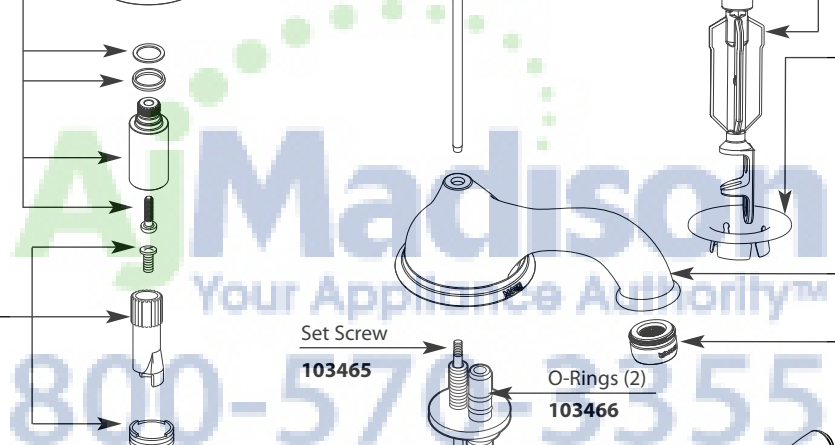

Valve body kit

- 100742 - Hot
- 100743 - Cold

Lift Rod & Knob Kit

- 114334 Chrome
- 114334P Pol. Brass
- 114334BN Brushed Nickel
- 114334WR Wrought Iron
- 114334AN Antique Nickel
- 114334AZ Antique Bronze
- 114334ORB Oil Rubbed Bronze

Pop-Up Plug & O-Ring

- 103459 Chrome
- 103459P Polished Brass
- 103459BN Brushed Nickel
- 103459WR Wrought Iron
- 103459AN Antique Nickel
- 103459AZ Antique Bronze
- 103459ORB Oil Rubbed Bronze

Drain Seat

- 103458 Chrome
- 103458P Polished Brass
- 103458BN Brushed Nickel
- 103458WR Wrought Iron
- 103458AN Antique Nickel
- 103458AZ Antique Bronze
- 103458ORB Oil Rubbed Bronze

Spout Kit

- 115335 Chrome
- 115335P Pol. Brass
- 115335BN Brushed Nickel
- 115335WR Wrought Iron
- 115335AN Antique Nickel
- 115335AZ Antique Bronze
- 115335ORB Oil Rubbed Bronze

Aerator (1.5 gpm)

- 101010 Chrome
- 101010P Pol. Brass
- 101010BN Brushed Nickel
- 101010WR Wrought Iron
- 101010AN Antique Nickel
- 101010AZ Antique Bronze
- 101010ORB Oil Rubbed Bronze

Aerator (2.2 gpm)

- 3919 Chrome
- 3919P Pol. Brass
- 3919BN Brushed Nickel
- 3919WR Wrought Iron
- 3919AN Antique Nickel
- 3919AZ Antique Bronze
- 3919ORB Oil Rubbed Bronze

Illustrated Parts

KINGSLEY™		
Two-Handle Lavatory Faucet Trim		
MODEL	HANDLE	FINISH
T6105	Lever	Chrome
T6105CP	Lever	Chrome/Pol. Brass
T6105BN	Lever	Brushed Nickel
T6105WR	Lever	Wrought Iron
T6105AN	Lever	Antique Nickel
T6105AZ	Lever	Antique Bronze
T6105ORB	Lever	Oil Rubbed Bronze
Discontinued Skus		
T6105P	Lever	Polished Brass