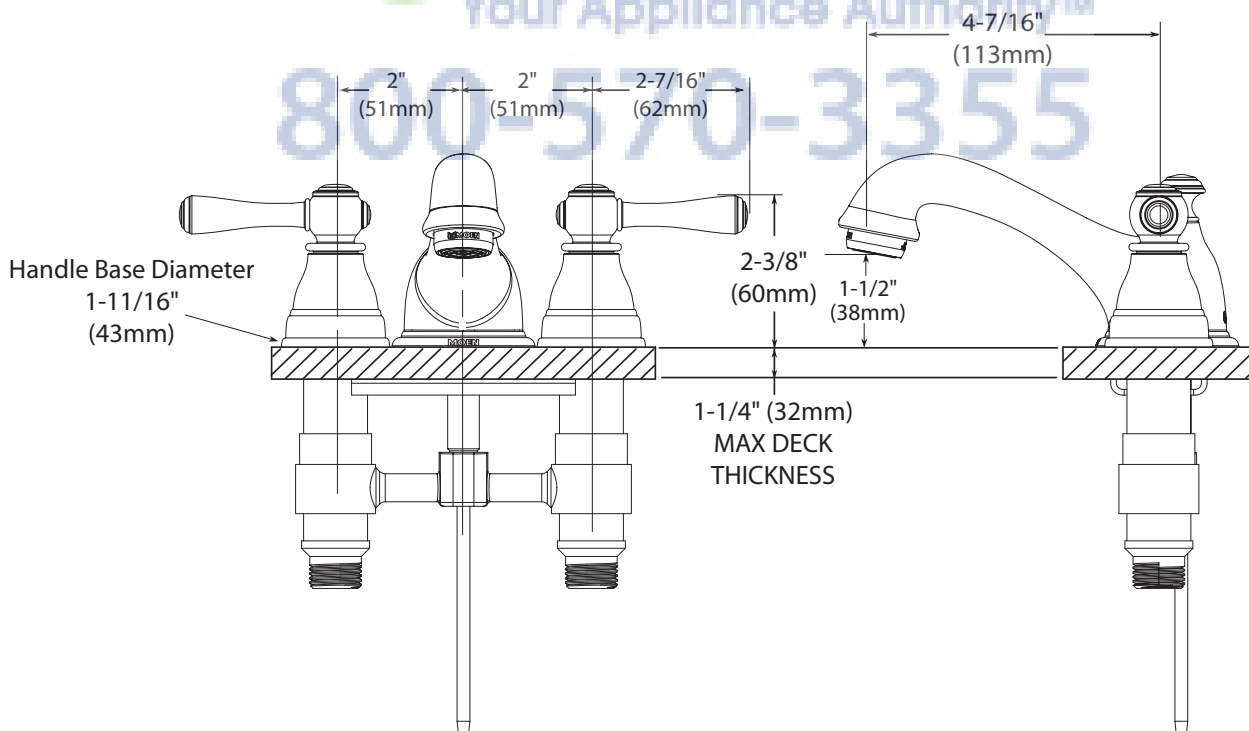

## KINGSLEY™ Mini-Widespread Lavatory Faucet Trim

**Models:** T6103 series

**Valve:** 9300, 69300

**Discontinued Model:** T6103P

**NOTE:** THIS FAUCET IS DESIGNED TO BE INSTALLED THRU 3 HOLES, 1-1/8" (29mm) MIN. DIA.