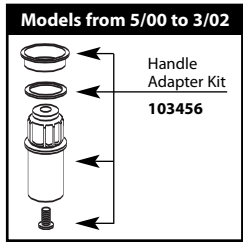

Illustrated Parts

MONTICELLO®			
Two-Handle Widespread Lavatory Faucet			
MODEL	HANDLE	FINISH	MODEL
T4570	Lever	Chrome	DISCONTINUED SKUS
T4570BN	Lever	Brushed Nickel	A4570
T4570P	Lever	Polished Brass	T4570W
T4570CP	Lever	Chrome/Polished Brass	T4570STP
T4570PM	Lever	Platinum	RT4570CG
84240	Lever	Chrome	84254
DISCONTINUED SKUS			RT4570P
84246	Lever	Chrome/Polished Brass	84240W
T4570CPC	Lever	Chrome/Porcelain	84240PM
T4570PMC	Lever	Platinum/Chrome	84250
T4570ST	Lever	Satine	84250PM
			84250ST

■ Order by Part Number * See Chart on Next Page for Other Available Finishes