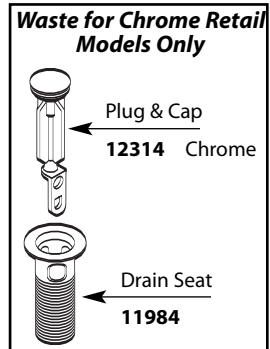

Illustrated Parts

MONTICELLO®			
Two-Handle Widespread Lavatory Faucet			
MODEL	HANDLE	FINISH	MODEL
T4570	Lever	Chrome	DISCONTINUED SKUS
T4570BN	Lever	Brushed Nickel	A4570
T4570P	Lever	Polished Brass	T4570W
T4570CP	Lever	Chrome/Polished Brass	T4570STP
T4570PM	Lever	Platinum	RT4570CG
84240	Lever	Chrome	84254
DISCONTINUED SKUS			RT4570P
84246	Lever	Chrome/Polished Brass	84240W
T4570CPC	Lever	Chrome/Porcelain	84240PM
T4570PMC	Lever	Platinum/Chrome	84250
T4570ST	Lever	Satine	84250PM
			84250ST

■ Order by Part Number * See Chart on Next Page for Other Available Finishes