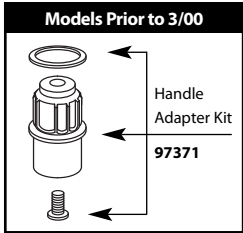

Illustrated Parts

MONTICELLO®			
Two-Handle Widespread Lavatory Faucet			
MODEL	HANDLE	FINISH	MODEL
T4570	Lever	Chrome	DISCONTINUED SKUS
T4570BN	Lever	Brushed Nickel	A4570
T4570P	Lever	Polished Brass	T4570W
T4570CP	Lever	Chrome/Polished Brass	T4570STP
T4570PM	Lever	Platinum	RT4570CG
84240	Lever	Chrome	84254
DISCONTINUED SKUS			RT4570P
84246	Lever	Chrome/Polished Brass	84240W
T4570CPC	Lever	Chrome/Porcelain	84240PM
T4570PMC	Lever	Platinum/Chrome	84250
T4570ST	Lever	Satine	84250PM
			84250ST

■ Order by Part Number * See Chart on Next Page for Other Available Finishes