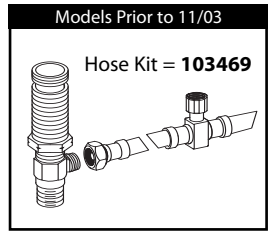

Illustrated Parts

MONTICELLO®			
Two-Handle Widespread Lavatory Faucet			
MODEL	HANDLE	FINISH	MODEL
T4570	Lever	Chrome	DISCONTINUED SKUS
T4570BN	Lever	Brushed Nickel	A4570
T4570P	Lever	Polished Brass	T4570W
T4570CP	Lever	Chrome/Polished Brass	T4570STP
T4570PM	Lever	Platinum	RT4570CG
84240	Lever	Chrome	84254
DISCONTINUED SKUS			RT4570P
84246	Lever	Chrome/Polished Brass	84240W
T4570CPC	Lever	Chrome/Porcelain	84240PM
T4570PMC	Lever	Platinum/Chrome	84250
T4570ST	Lever	Satine	84250PM
			84250ST

■ Order by Part Number * See Chart on Next Page for Other Available Finishes