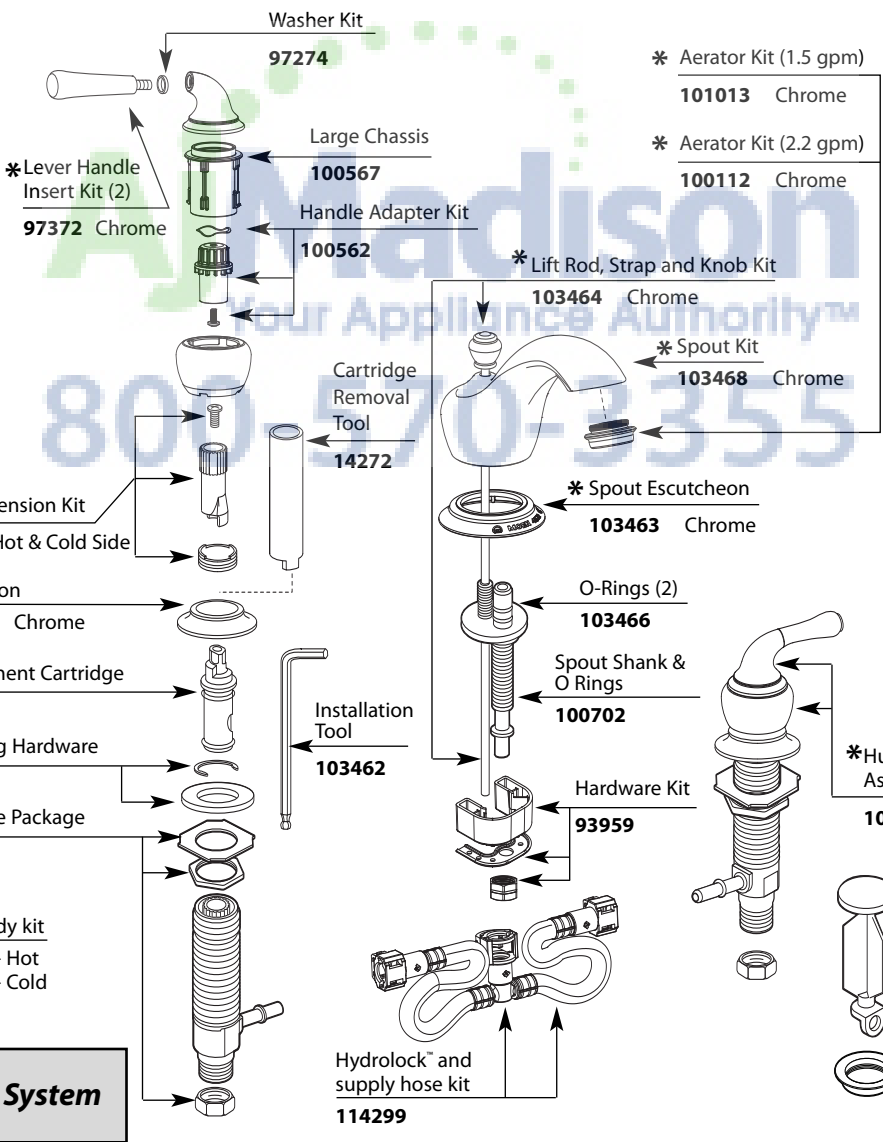

# Illustrated Parts

<b>MONTICELLO®</b>			
<b>Two-Handle Widespread Lavatory Faucet</b>			
<b>MODEL</b>	<b>HANDLE</b>	<b>FINISH</b>	<b>MODEL</b>
T4570	Lever	Chrome	<b>DISCONTINUED SKUS</b>
T4570BN	Lever	Brushed Nickel	A4570
T4570P	Lever	Polished Brass	T4570W
T4570CP	Lever	Chrome/Polished Brass	T4570STP
T4570PM	Lever	Platinum	RT4570CG
84240	Lever	Chrome	84254
<b>DISCONTINUED SKUS</b>			RT4570P
84246	Lever	Chrome/Polished Brass	84240W
T4570CPC	Lever	Chrome/Porcelain	84240PM
T4570PMC	Lever	Platinum/Chrome	84250
T4570ST	Lever	Satine	84250PM
			84250ST

■ Order by Part Number \* See Chart on Next Page for Other Available Finishes