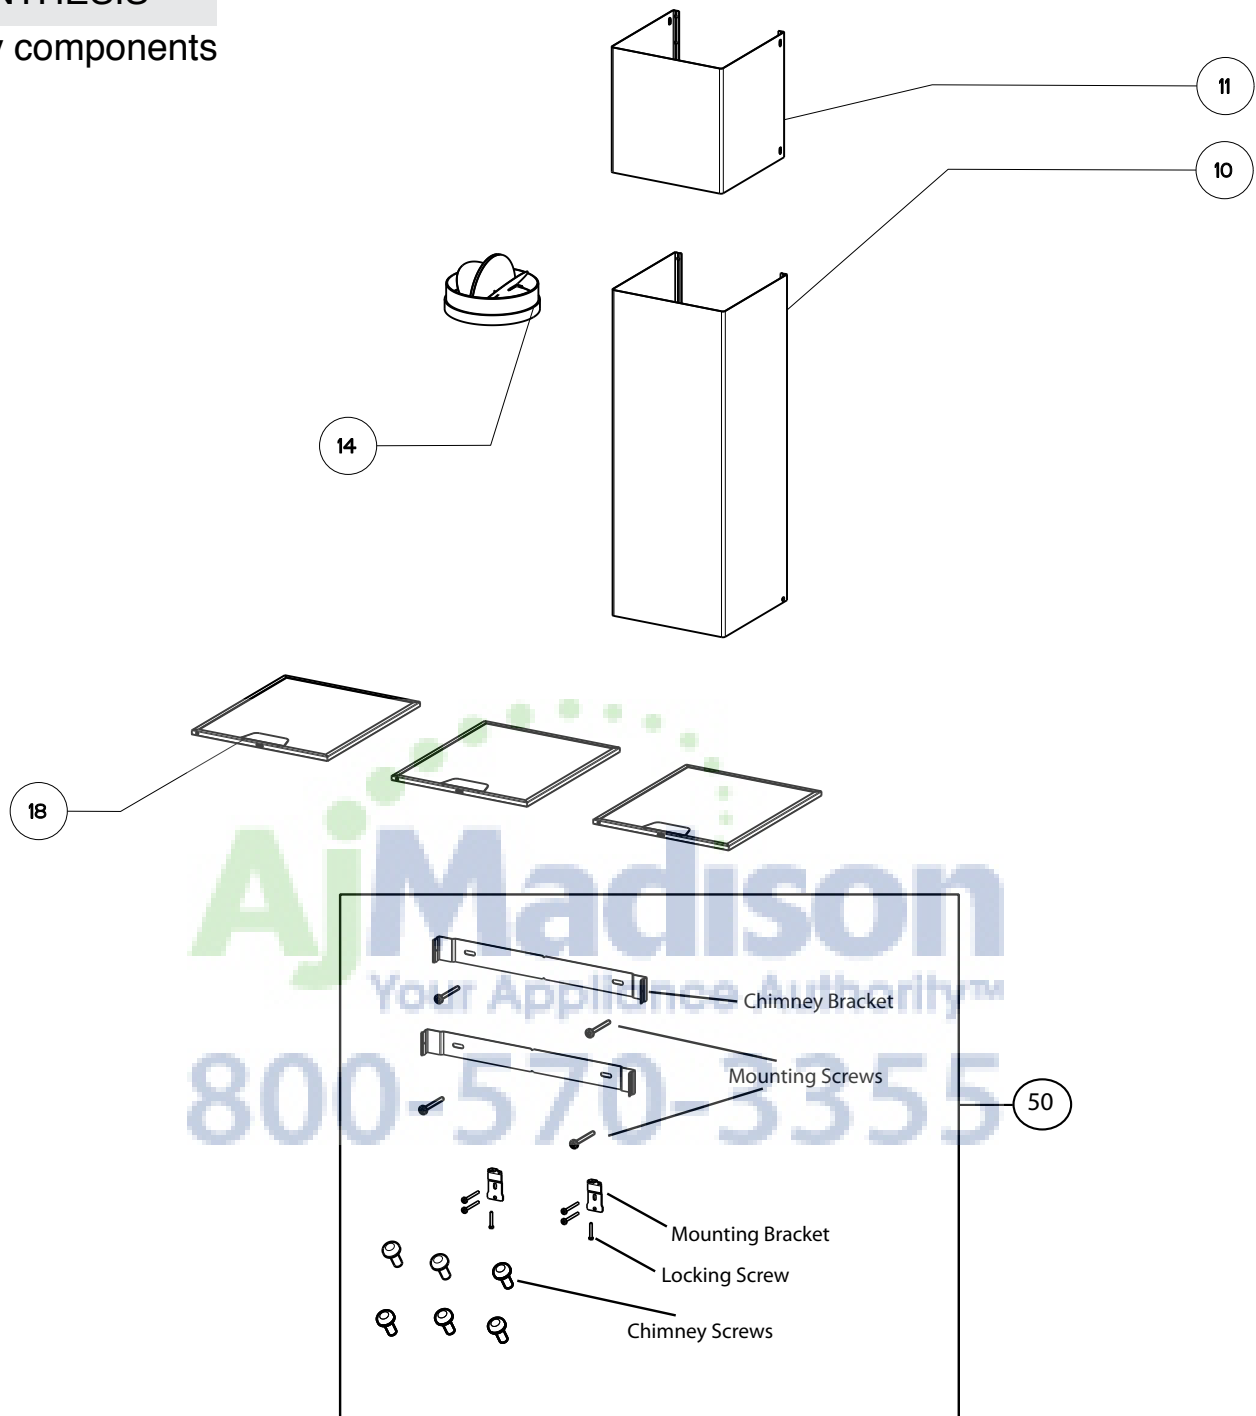

**SYNTHESIS**  
body components

		500 CFM MODELS						280 CFM MODELS		
Model Number		630001186	630002593	630002595	630001187	630002594	630002596	630002458	630002459	
Key	Description	30 Stainless	30 White	30 Black	36 Stainless	36 White	36 Black	30 Stainless	36 Stainless	Qty Req.
10	Lower chimney	133.0072.331	133.0072.332	133.0072.335	133.0072.331	133.0072.332	133.0072.335	133.0072.331	133.0072.331	1
11	Upper chimney	133.0017.173	133.0018.370	133.0064.091	133.0017.173	133.0018.370	133.0064.091	133.0017.173	133.0017.173	1
14	Damper	133.0055.994	133.0055.994	133.0055.994	133.0055.994	133.0055.994	133.0055.994	133.0055.994	133.0055.994	1
18	Grease filter	133.0060.902	133.0060.902	133.0060.902	133.0060.902	133.0060.902	133.0060.902	133.0060.902	133.0060.902	2=30", 3=36"
50	Mounting Kit Synthesis	133.0084.475	133.0084.475	133.0084.476	133.0084.475	133.0084.475	133.0084.476	133.0084.475	133.0084.475	1

# SYNTHESIS

switch / light components

209

203

201

201

AjMadison

Appliance Authority™