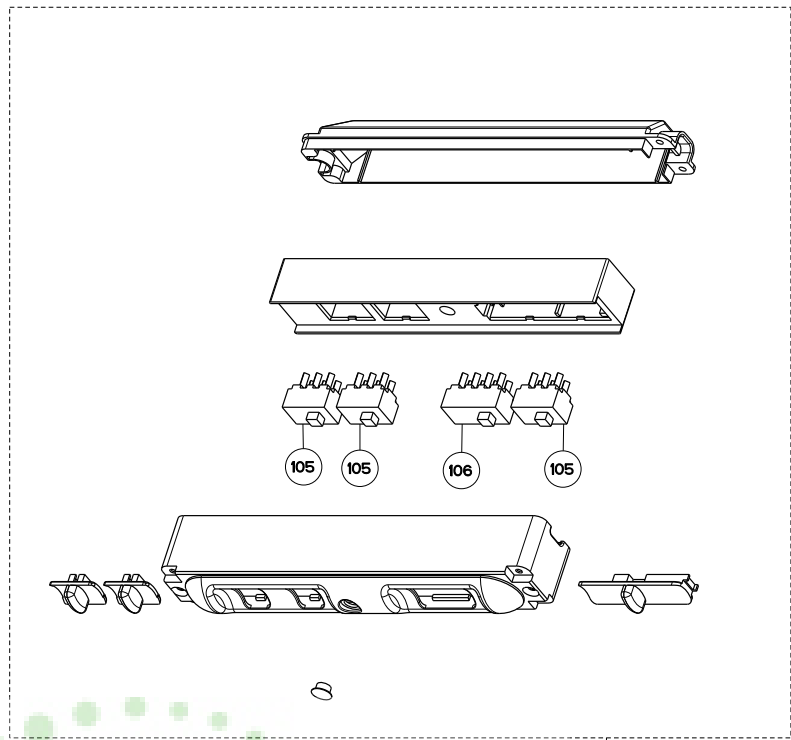

**SYNTHESIS**  
body components

		500 CFM MODELS						280 CFM MODELS		
Model Number		630001186	630002593	630002595	630001187	630002594	630002596	630002458	630002459	
Key	Description	30 Stainless	30 White	30 Black	36 Stainless	36 White	36 Black	30 Stainless	36 Stainless	Qty Req.
10	Lower chimney	133.0072.331	133.0072.332	133.0072.335	133.0072.331	133.0072.332	133.0072.335	133.0072.331	133.0072.331	1
11	Upper chimney	133.0017.173	133.0018.370	133.0064.091	133.0017.173	133.0018.370	133.0064.091	133.0017.173	133.0017.173	1
14	Damper	133.0055.994	133.0055.994	133.0055.994	133.0055.994	133.0055.994	133.0055.994	133.0055.994	133.0055.994	1
18	Grease filter	133.0060.902	133.0060.902	133.0060.902	133.0060.902	133.0060.902	133.0060.902	133.0060.902	133.0060.902	2=30", 3=36"
50	Mounting Kit Synthesis	133.0084.475	133.0084.475	133.0084.476	133.0084.475	133.0084.475	133.0084.476	133.0084.475	133.0084.475	1

# SYNTHESIS

switch / light components

209

203

201

201

AjMadison

Appliance Authority™