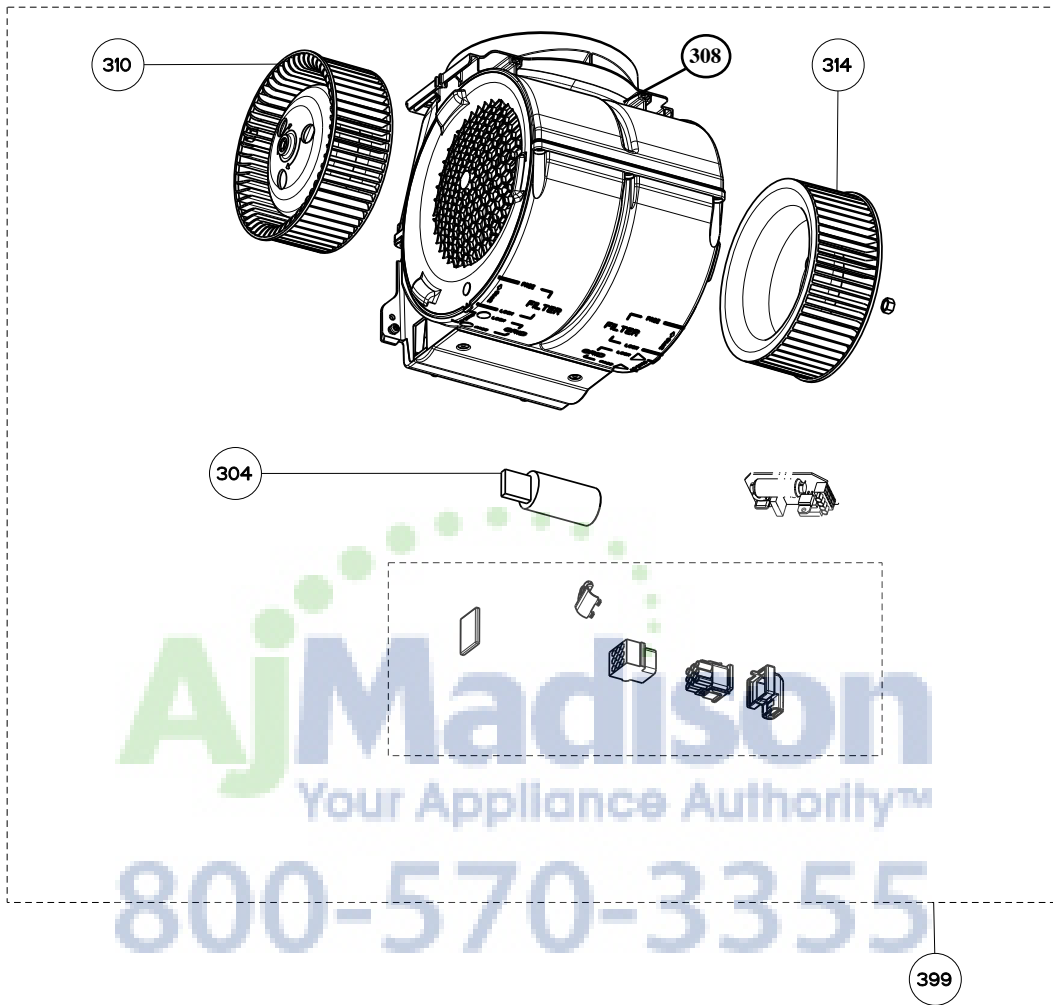

SYNTHESIS
motor components

Your Appliance Authority™
800-570-3355

		500 CFM MODELS						280 CFM MODELS		
Model Number		630001186	630002593	630002595	630001187	630002594	630002596	630002458	630002459	
Key Description		30 Stainless	30 White	30 Black	36 Stainless	36 White	36 Black	30 Stainless	36 Stainless	Qty Req.
304	Capacitor	133.0068.611	133.0068.611	133.0068.611	133.0068.611	133.0068.611	133.0068.611	133.0068.611	133.0068.611	1
308	Motor	133.0073.611	133.0073.611	133.0073.611	133.0073.611	133.0073.611	133.0073.611	133.0073.611	133.0073.611	1
310	Left Impeller (SX)	133.0064.539	133.0064.539	133.0064.539	133.0064.539	133.0064.539	133.0064.539	133.0064.539	133.0064.539	1
314	Right Impeller (DX)	133.0064.540	133.0064.540	133.0064.540	133.0064.540	133.0064.540	133.0064.540	133.0064.540	133.0064.540	1
399	Motor group	133.0064.537	133.0064.537	133.0064.537	133.0064.537	133.0064.537	133.0064.537	133.0064.537	133.0064.537	1