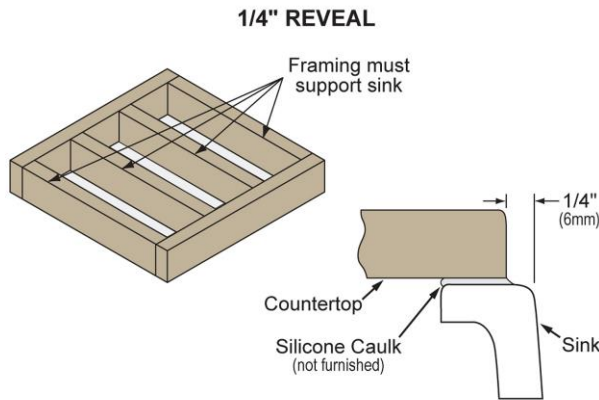

Installation Profile:

Designed to affix to the underside of any solid surface countertop.

PART: _____ QTY: _____
 PROJECT: _____
 CONTACT: _____
 DATE: _____
 NOTES: _____
 APPROVAL: _____

In keeping with our policy of continuing product improvement, Elkay reserves the right to change product specifications without notice. Please visit elkay.com for the most current version of Elkay product specification sheets. This specification describes an Elkay product with design, quality, and functional benefits to the user. When making a comparison of other producers' offerings, be certain these features are not overlooked.