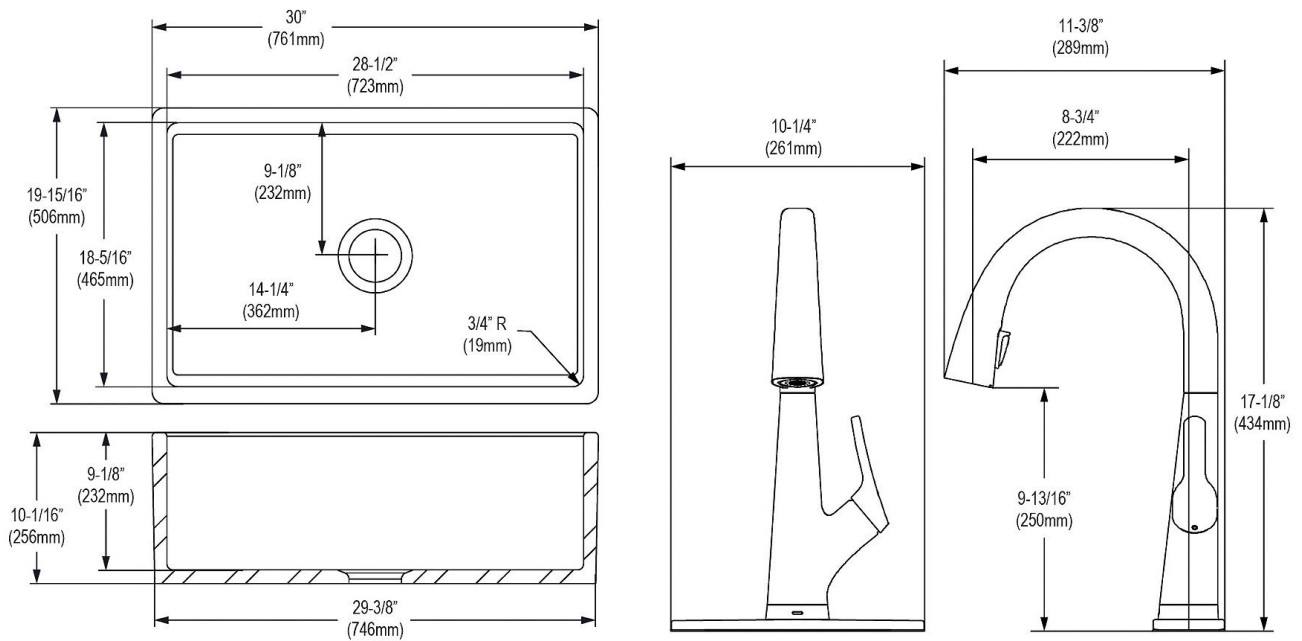

Included Accessories		
LKAV7051FCR	Elkay Avado® Single Hole 2-in-1 Kitchen Faucet with Filtered Drinking Water Chrome Spec Sheet (PDF)	
LKBG1417SS	Elkay Stainless Steel 14" x 16-5/8" x 1-3/8" Bottom Grid Spec Sheet (PDF)	
LK99FC	Elkay® Deluxe Drain 3-1/2" Type 304 Stainless Steel Body for Fireclay Sinks Spec Sheet (PDF)	

Optional Accessories		
LK99FCS	Elkay® Deluxe Drain Kit with Satin Finish 3-1/2 Type 304 Stainless Steel Body for Fireclay Sinks Spec Sheet (PDF)	
ERF750	Elkay® 750-gallon Residential Replacement Filter Spec Sheet (PDF)	

In keeping with our policy of continuing product improvement, Elkay reserves the right to change product specifications without notice. Please visit elkay.com for the most current version of Elkay product specification sheets. This specification describes an Elkay product with design, quality, and functional benefits to the user. When making a comparison of other producers' offerings, be certain these features are not overlooked.