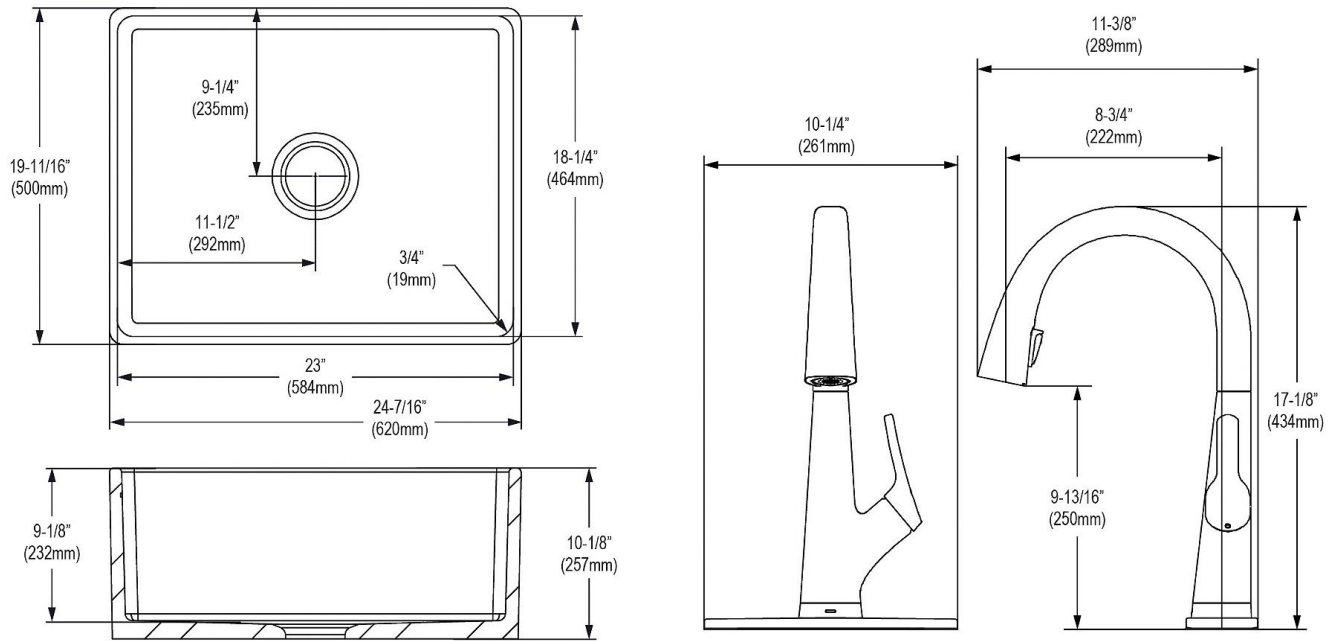

Included Accessories		
LK99FC	Elkay® Deluxe Drain 3-1/2" Type 304 Stainless Steel Body for Fireclay Sinks Spec Sheet (PDF)	
LKA7051FCR	Elkay Avado® Single Hole 2-in-1 Kitchen Faucet with Filtered Drinking Water Chrome Spec Sheet (PDF)	
LKBG2217SS	Elkay Stainless Steel 21-1/4" x 16-9/16" x 1-3/8" Bottom Grid Spec Sheet (PDF)	

ERF750	Elkay® 750-gallon Residential Replacement Filter Spec Sheet (PDF)	

In keeping with our policy of continuing product improvement, Elkay reserves the right to change product specifications without notice. Please visit elkay.com for the most current version of Elkay product specification sheets. This specification describes an Elkay product with design, quality, and functional benefits to the user. When making a comparison of other producers' offerings, be certain these features are not overlooked.