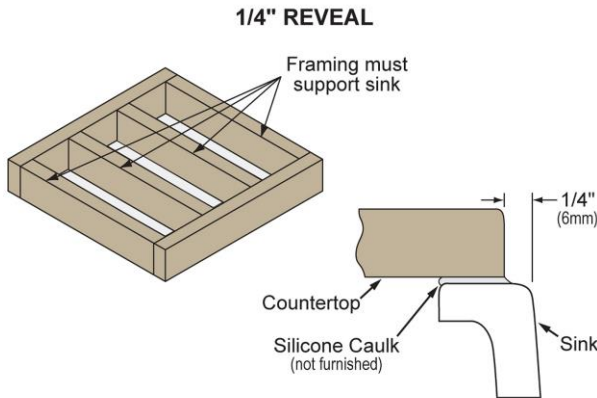

Installation Type:	Sink Kits, Farmhouse
Material:	Fireclay
Finish:	White (WH)
Number of Bowls:	1
Sink Dimensions:	24-7/16" x 19-11/16" x 10-1/8"
Bowl 1 Dimensions:	23" x 18-1/4" x 9-1/8"
Drain Size:	3-1/2" (89mm)
Drain Location:	Center
Minimum Cabinet Size:	27"
Mounting Hardware:	Included
Template Included:	Yes

Included with Product:

LKAV7051FCR Faucet with filter included,
LK99FC Drain,
LKBG2217SS Bottom Grid

▼ Ships in multiple boxes.

A Century of Tradition and Quality. For more than 100 years, Elkay has been making innovative products and providing exceptional customer care. We take pride in offering plumbing products that make life easier, inspire change and leave the world a better place.

White
(WH)

Installation Profile:

Designed to affix to the underside of any solid surface countertop.

PART: _____ QTY: _____

PROJECT: _____

CONTACT: _____

DATE: _____

NOTES: _____