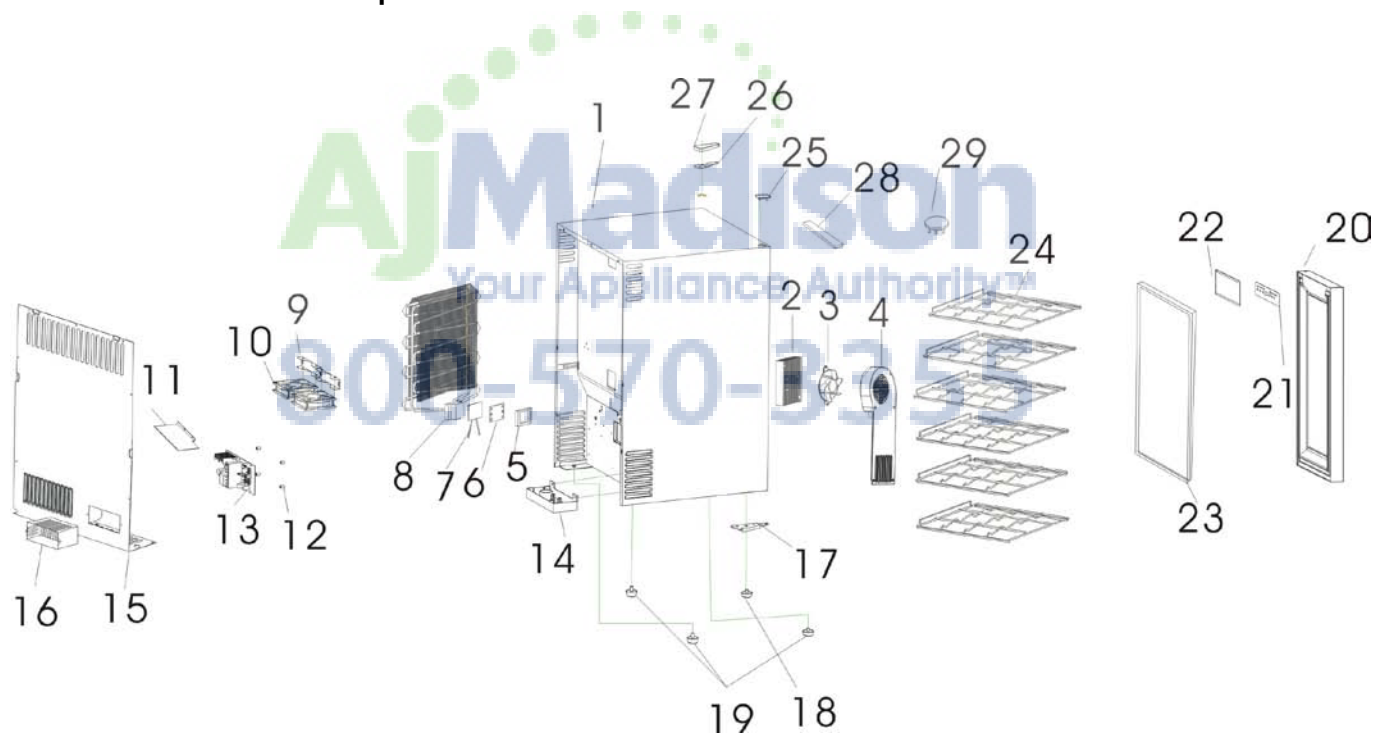

### 1.2.1 SWC2800M-1 Exploded View

## 1.2.2 SWC2800M-1 Parts List

Item	Spare parts Name	Quantity(PCS)
1	Cabinet	1
2	Aluminum cooling block	1
3	Cold sink fan	1
4	Cold sink fan cover	1
5	EVA washer	1
6	Cooling sheet	1
7	Cooling module	1
8	Heat pipe	1
9	Heat sink fan bracket	2
10	Heat sink fan	2
11	Waterbreak	1
12	PCB holder	4
13	PCB	1
14	Water drip tray	1
15	Back cover	1
16	Power cord storage box	1
17	Bottom hinge	1
18	Low rubber leg	1
19	High rubber leg	3
20	Mirror glass door panel	1
21	Control PCB	1
22	Control PCB cover	1
23	Gasket	1
24	Shelf	6
25	Plastic cover	1
26	Upper hinge	1
27	Upper hinge cover	1
28	Light cover	1
29	LED light(set)	3