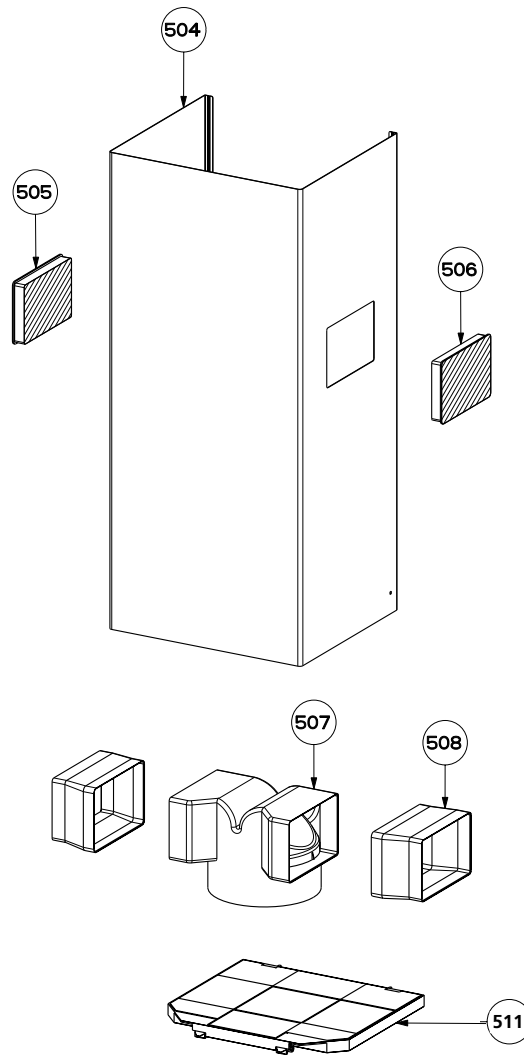

STILO

ductless components

	Model Number	630003942	630003943		
Key	Description	24	36	Qty Req.	In Stock
504	Lower Chimney Ductless *	440007894	440007894	1	No
505	Left Vent Grid	4120828	4120828	1	Yes
506	Right Vent Grid	4120827	4120827	1	Yes
507	Ductless Diverter	4149238	4149238	1	No
508	Ductless Diverter Extension Horizontal	4110038	4110038	2	No
511	Charcoal Filter Kit	630000041	630000041	1 kit	Yes
*This part not stocked separately. The Ductless Conversion Kit must be purchased using the part numbers below.					
na	Ductless Conversion Kit	620000363	620000363	1 kit	Yes