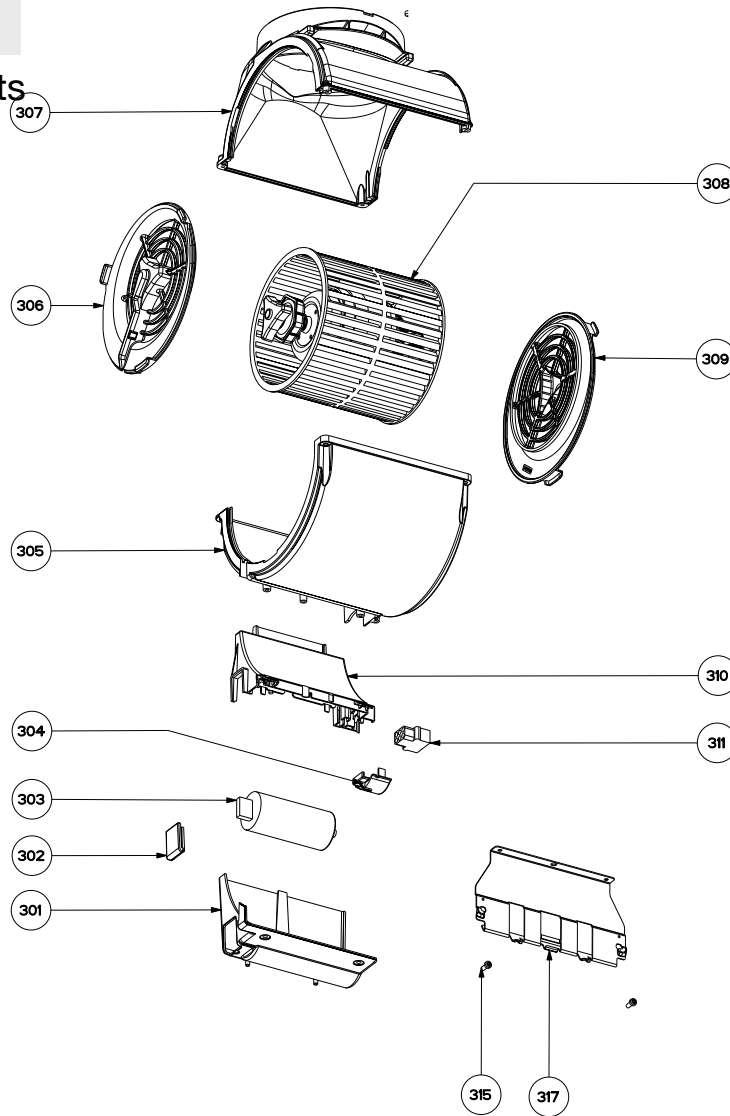

STILO

blower components

	Model Number	630003942	630003943		
Key	Description	24	36	Qty Req.	In Stock
301	Capacitor Box	4072004	4072004	1	No
302	Connector	4163011	4163011	1	No
303	Capacitor	4021298	4021298	1	Yes
304	Capacitor Clamp	4163012	4163012	1	No
305	Blower Housing Lower	4072003	4072003	1	No
306	Blower Cover - Left Side	4072001	4072001	1	No
307	Motor	4000103	4000103	1	Yes
307	Blower Housing Upper	4072002	4072002	1	No
309	Blower Cover - Right Side	4072000	4072000	1	No
310	Capacitor Box Cover	4155523	4155523	1	No
311	Female Connector	4021337	4021337	1	No
315	Screw	417000008	417000008	2	No
317	Blower Mounting Bracket	4469761	4469761	1	No