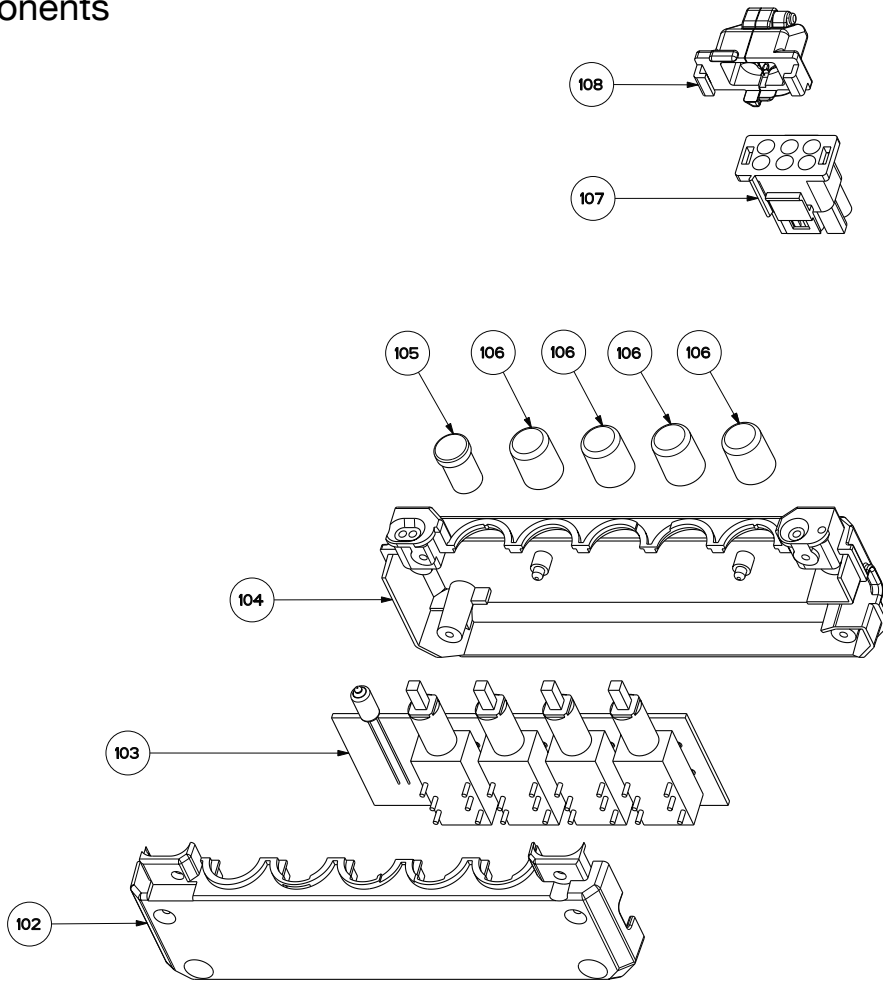

STILO

ductless components

	Model Number	630003942	630003943		
Key	Description	24	36	Qty Req.	In Stock
504	Lower Chimney Ductless *	440007894	440007894	1	No
505	Left Vent Grid	4120828	4120828	1	Yes
506	Right Vent Grid	4120827	4120827	1	Yes
507	Ductless Diverter	4149238	4149238	1	No
508	Ductless Diverter Extension Horizontal	4110038	4110038	2	No
511	Charcoal Filter Kit	630000041	630000041	1 kit	Yes
*This part not stocked separately. The Ductless Conversion Kit must be purchased using the part numbers below.					
na	Ductless Conversion Kit	620000363	620000363	1 kit	Yes

STILO

switch components

	Model Number	630003942	630003943		
Key	Description	24	36	Qty Req.	In Stock
102	Push Button Panel Cover	4109199	4109199	1	Yes
103	Control Panel	4270851	4270851	1	Yes
104	Push Button Panel Box	4155513	4155513	1	Yes
105	Red Pilot Lamp	4021509	4021509	1	Yes
106	Motor On/Off Button	4023803	4023803	4	Yes
107	Male Connection	4021335	4021335	1	Yes
108	Switch Cable Holder	4117067	4117067	1	Yes