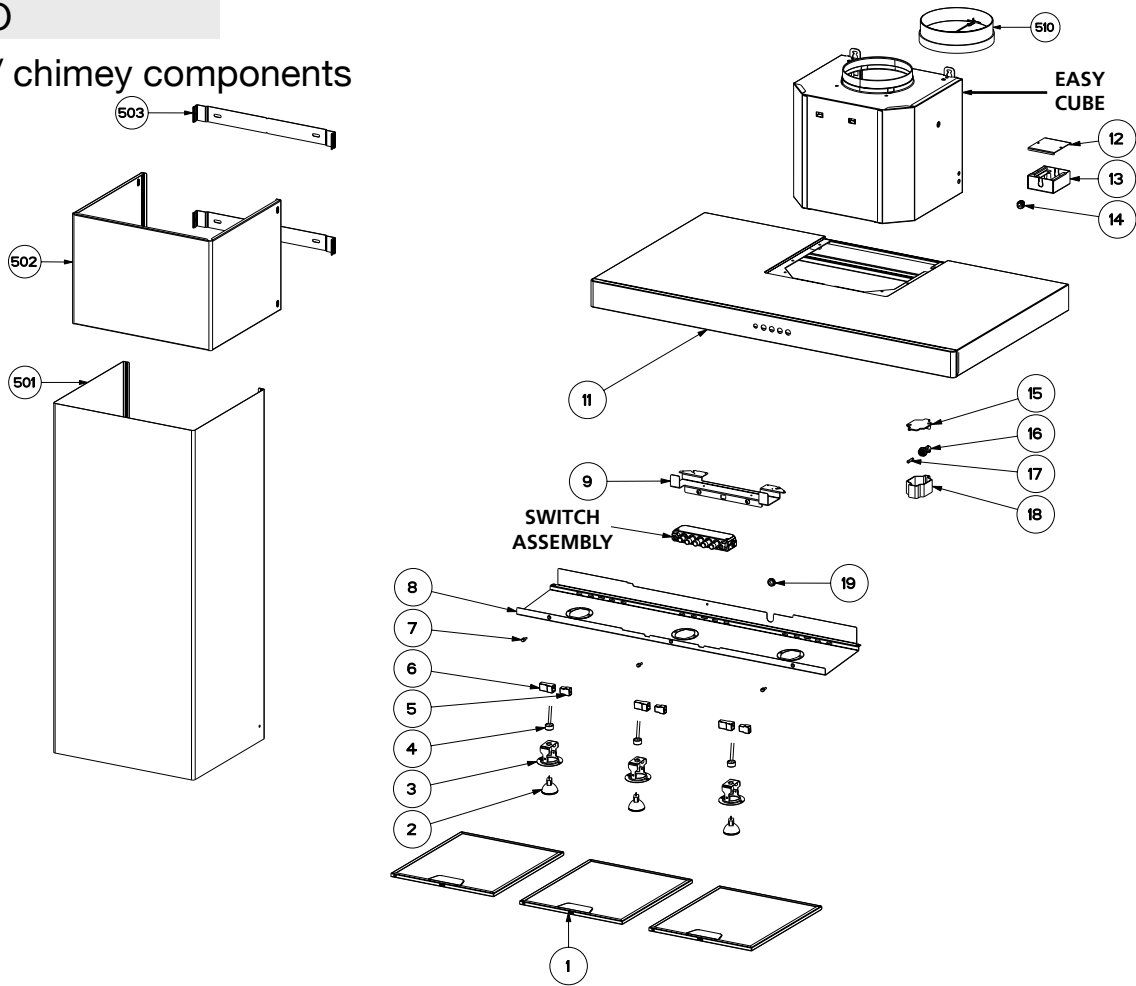

STILO

body / chimney components

	Model Number	630003942	630003943		
Key	Description	24	36	Qty Req.	In Stock
1	Grease Filter	4268907	4268907	24=2, 36=3	Yes
2	Halogen Lamp (Long Life)	403000470	403000470	24=2, 36=3	Yes
3	Lamp Holder Support	4269192	4269192	24=2, 36=3	Yes
4	Lamp Holder	4269362	4269362	24=2, 36=3	Yes
5	Female Connector	4021307	4021307	24=2, 36=3	Yes
6	Male Connector	4021308	4021308	24=2, 36=3	Yes
7	Grill Rotating Pin	4141106	4141106	3	Yes
8	Light Diffuser Support	440001600	440001602	1	No
9	Control Switch Fixing Bracket	4469661	4469661	1	No
11	Body	422000236	422000237	1	No
12	Field Wiring Box Cover	4468375	4468375	1	No
13	Field Wiring Box	4468373	4468373	1	No
14	Clamp	4117090	4117090	1	No
15	Fuse Box	4102272	4102272	1	Yes
16	Fuse Holder	403000319	403000319	1	Yes
17	Fuse	403000320	403000320	1	Yes
18	Fuse Box Cover	4109297	4109297	1	Yes
19	Cable Gromet	4136216	4136216	1	No
501	Lower Chimney Cover	4472020	4472020	1	Yes
502	Upper Chimney Cover	4472013	4472013	1	Yes
503	Upper Chimney Bracket	4469657	4469657	2	Yes
510	Damper	4269400	4269400	1	Yes

STILO

easy cube components

	Model Number	630003942	630003943		
Key	Description	24	36	Qty Req.	In Stock
603	Cable Clamp	4136202	4136202	2	No
606	Mounting Bracket	440000954	440000954	2	Yes
607	Fischer	4161693	4161693	2	No
608	Screw	4174573	4174573	1	Yes
609	Cable Clamp	4161633	4161633	1	Yes
610	Cable Clamp Cover	4109168	4109168	1	No
614	Screw	4174160	4174160	2	Yes
615	Easy Cube	440004062	440004062	1	No
616	Charcoal Filter Tab	4163024	4163024	1	Yes
624	Male Connector	4021306	4021306	1	Yes
625	Female Connector	4021304	4021304	1	Yes
626	Transformer	4021828	4021829	1	Yes
627	Nut	4109524	4109524	1	Yes
628	Transformer Housing	4166779	4166779	1	Yes
629	Washer	417000003	417000003	1	Yes
630	Nut	417000002	417000002	1	Yes
632	Plug	410100205	410100205	2	No
633	Pin	4141337	4141337	1	No
634	Silent Kit Left	4301609	4301609	1	Yes
635	Silent Kit Right	415000007	415000007	1	Yes