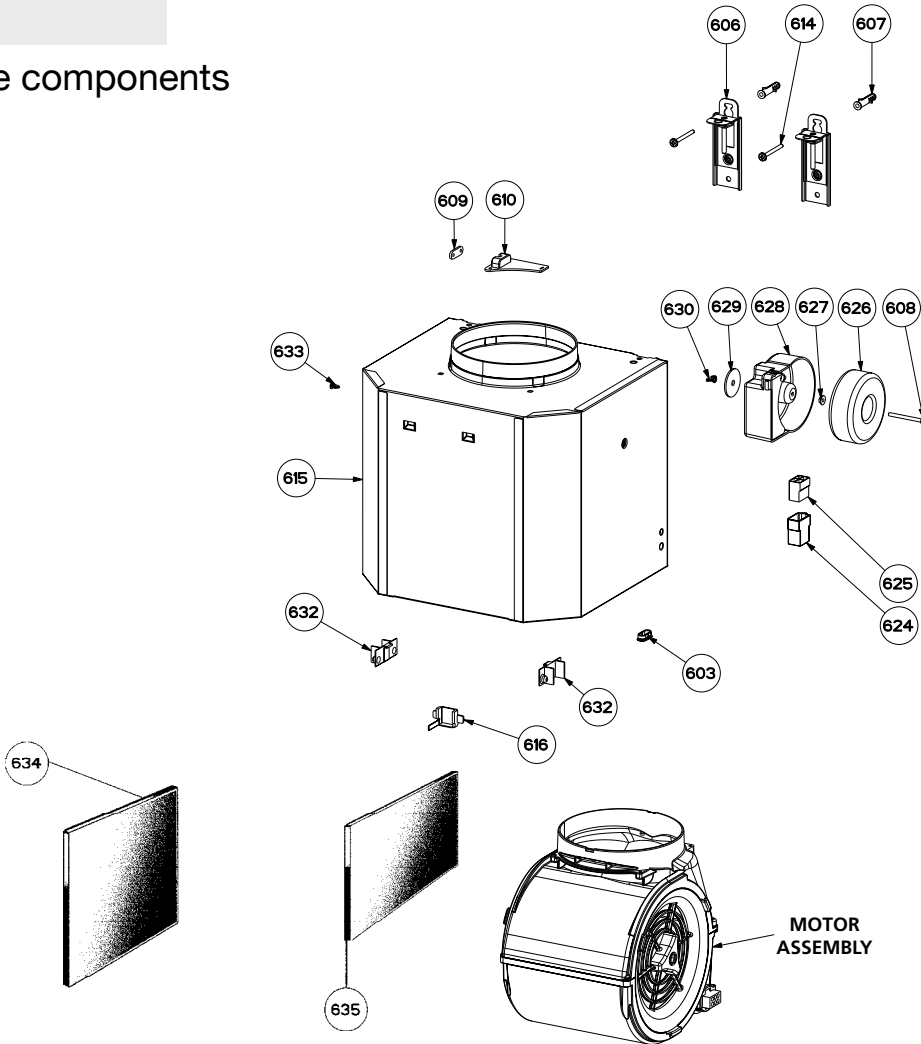

STILO

body / chimney components

	Model Number	630003942	630003943		
Key	Description	24	36	Qty Req.	In Stock
1	Grease Filter	4268907	4268907	24=2, 36=3	Yes
2	Halogen Lamp (Long Life)	403000470	403000470	24=2, 36=3	Yes
3	Lamp Holder Support	4269192	4269192	24=2, 36=3	Yes
4	Lamp Holder	4269362	4269362	24=2, 36=3	Yes
5	Female Connector	4021307	4021307	24=2, 36=3	Yes
6	Male Connector	4021308	4021308	24=2, 36=3	Yes
7	Grill Rotating Pin	4141106	4141106	3	Yes
8	Light Diffuser Support	440001600	440001602	1	No
9	Control Switch Fixing Bracket	4469661	4469661	1	No
11	Body	422000236	422000237	1	No
12	Field Wiring Box Cover	4468375	4468375	1	No
13	Field Wiring Box	4468373	4468373	1	No
14	Clamp	4117090	4117090	1	No
15	Fuse Box	4102272	4102272	1	Yes
16	Fuse Holder	403000319	403000319	1	Yes
17	Fuse	403000320	403000320	1	Yes
18	Fuse Box Cover	4109297	4109297	1	Yes
19	Cable Gromet	4136216	4136216	1	No
501	Lower Chimney Cover	4472020	4472020	1	Yes
502	Upper Chimney Cover	4472013	4472013	1	Yes
503	Upper Chimney Bracket	4469657	4469657	2	Yes
510	Damper	4269400	4269400	1	Yes

STILO

easy cube components

	Model Number	630003942	630003943		
Key	Description	24	36	Qty Req.	In Stock
603	Cable Clamp	4136202	4136202	2	No
606	Mounting Bracket	440000954	440000954	2	Yes
607	Fischer	4161693	4161693	2	No
608	Screw	4174573	4174573	1	Yes
609	Cable Clamp	4161633	4161633	1	Yes
610	Cable Clamp Cover	4109168	4109168	1	No
614	Screw	4174160	4174160	2	Yes
615	Easy Cube	440004062	440004062	1	No
616	Charcoal Filter Tab	4163024	4163024	1	Yes
624	Male Connector	4021306	4021306	1	Yes
625	Female Connector	4021304	4021304	1	Yes
626	Transformer	4021828	4021829	1	Yes
627	Nut	4109524	4109524	1	Yes
628	Transformer Housing	4166779	4166779	1	Yes
629	Washer	417000003	417000003	1	Yes
630	Nut	417000002	417000002	1	Yes
632	Plug	410100205	410100205	2	No
633	Pin	4141337	4141337	1	No
634	Silent Kit Left	4301609	4301609	1	Yes
635	Silent Kit Right	415000007	415000007	1	Yes