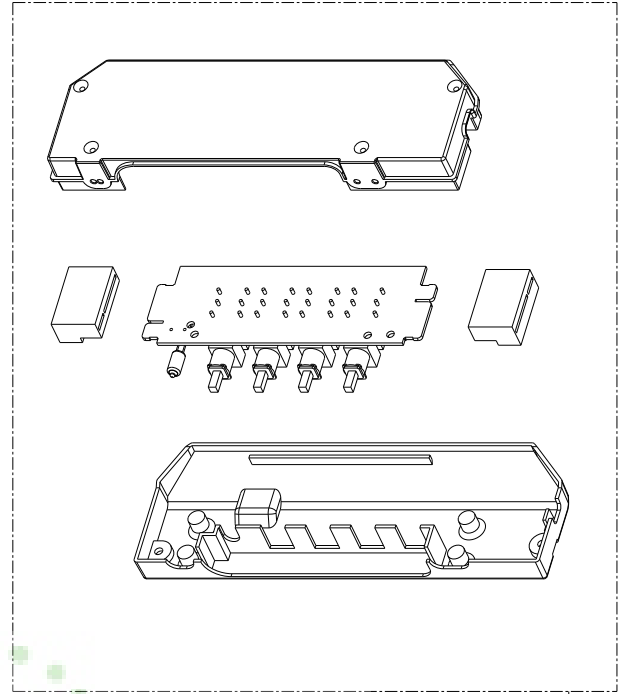

STILO

body / chimney components

	Model Number	630006369	630006497	630006370	630006459	
Key	Description	24	30	36	48	Qty Req.
1	Grease filter	133.0018.482	133.0018.482	133.0018.482	133.0018.482	24, 30=2 / 36=3 / 48=4
2	Halogen Lamp	133.0046.418	133.0046.418	133.0046.418	133.0046.418	24, 30=2 / 36, 48=3
3	Lampholder	133.0056.061	133.0056.061	133.0056.061	133.0056.061	24, 30=2 / 36, 48=3
50	Mounting Kit Easy Cube	133.0084.478	133.0084.478	133.0084.478	133.0084.478	1
501	Lower Chimney	133.0057.242	133.0057.242	133.0057.242	133.0057.242	1
502	Upper Chimney	133.0018.357	133.0018.357	133.0018.357	133.0018.357	1
510	Damper	133.0055.994	133.0055.994	133.0055.994	133.0055.994	1
626	Transformer Kit	133.0053.047	133.0053.047	133.0053.047	133.0053.047	1

STILO

control / motor components

	Model Number	630006369	630006497	630006370	630006459	
Key	Description	24	30	36	48	Qty Req.
101	Push button kit	133.0056.178	133.0056.178	133.0056.178	133.0056.178	1
199	Switchboard kit	133.0056.179	133.0056.179	133.0056.179	133.0056.179	1
303	Capacitor	133.0060.648	133.0060.648	133.0060.648	133.0060.648	1
303	Capacitor (S - W Serial #)	133.0056.000	133.0056.000	133.0056.000	133.0056.000	1
399	Motor group	133.0055.998	133.0055.998	133.0055.998	133.0055.998	1