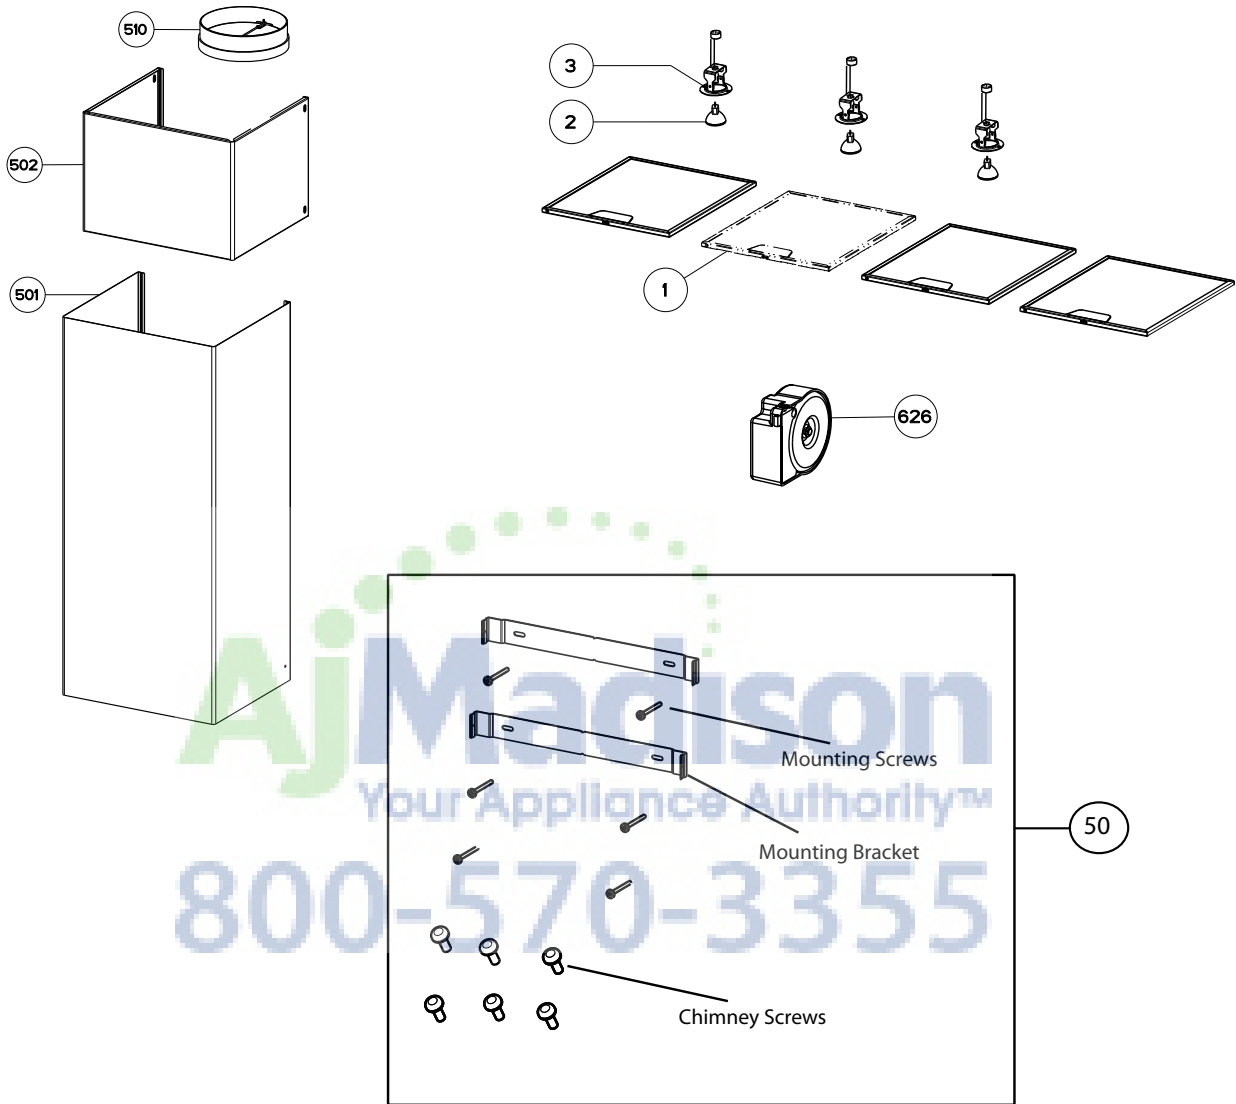

STILO

body / chimney components

	Model Number	630006369	630006497	630006370	630006459	
Key	Description	24	30	36	48	Qty Req.
1	Grease filter	133.0018.482	133.0018.482	133.0018.482	133.0018.482	24, 30=2 / 36=3 / 48=4
2	Halogen Lamp	133.0046.418	133.0046.418	133.0046.418	133.0046.418	24, 30=2 / 36, 48=3
3	Lampholder	133.0056.061	133.0056.061	133.0056.061	133.0056.061	24, 30=2 / 36, 48=3
50	Mounting Kit Easy Cube	133.0084.478	133.0084.478	133.0084.478	133.0084.478	1
501	Lower Chimney	133.0057.242	133.0057.242	133.0057.242	133.0057.242	1
502	Upper Chimney	133.0018.357	133.0018.357	133.0018.357	133.0018.357	1
510	Damper	133.0055.994	133.0055.994	133.0055.994	133.0055.994	1
626	Transformer Kit	133.0053.047	133.0053.047	133.0053.047	133.0053.047	1

STILO

control / motor components

	Model Number	630006369	630006497	630006370	630006459	
Key	Description	24	30	36	48	Qty Req.
101	Push button kit	133.0056.178	133.0056.178	133.0056.178	133.0056.178	1
199	Switchboard kit	133.0056.179	133.0056.179	133.0056.179	133.0056.179	1
303	Capacitor	133.0060.648	133.0060.648	133.0060.648	133.0060.648	1
303	Capacitor (S - W Serial #)	133.0056.000	133.0056.000	133.0056.000	133.0056.000	1
399	Motor group	133.0055.998	133.0055.998	133.0055.998	133.0055.998	1