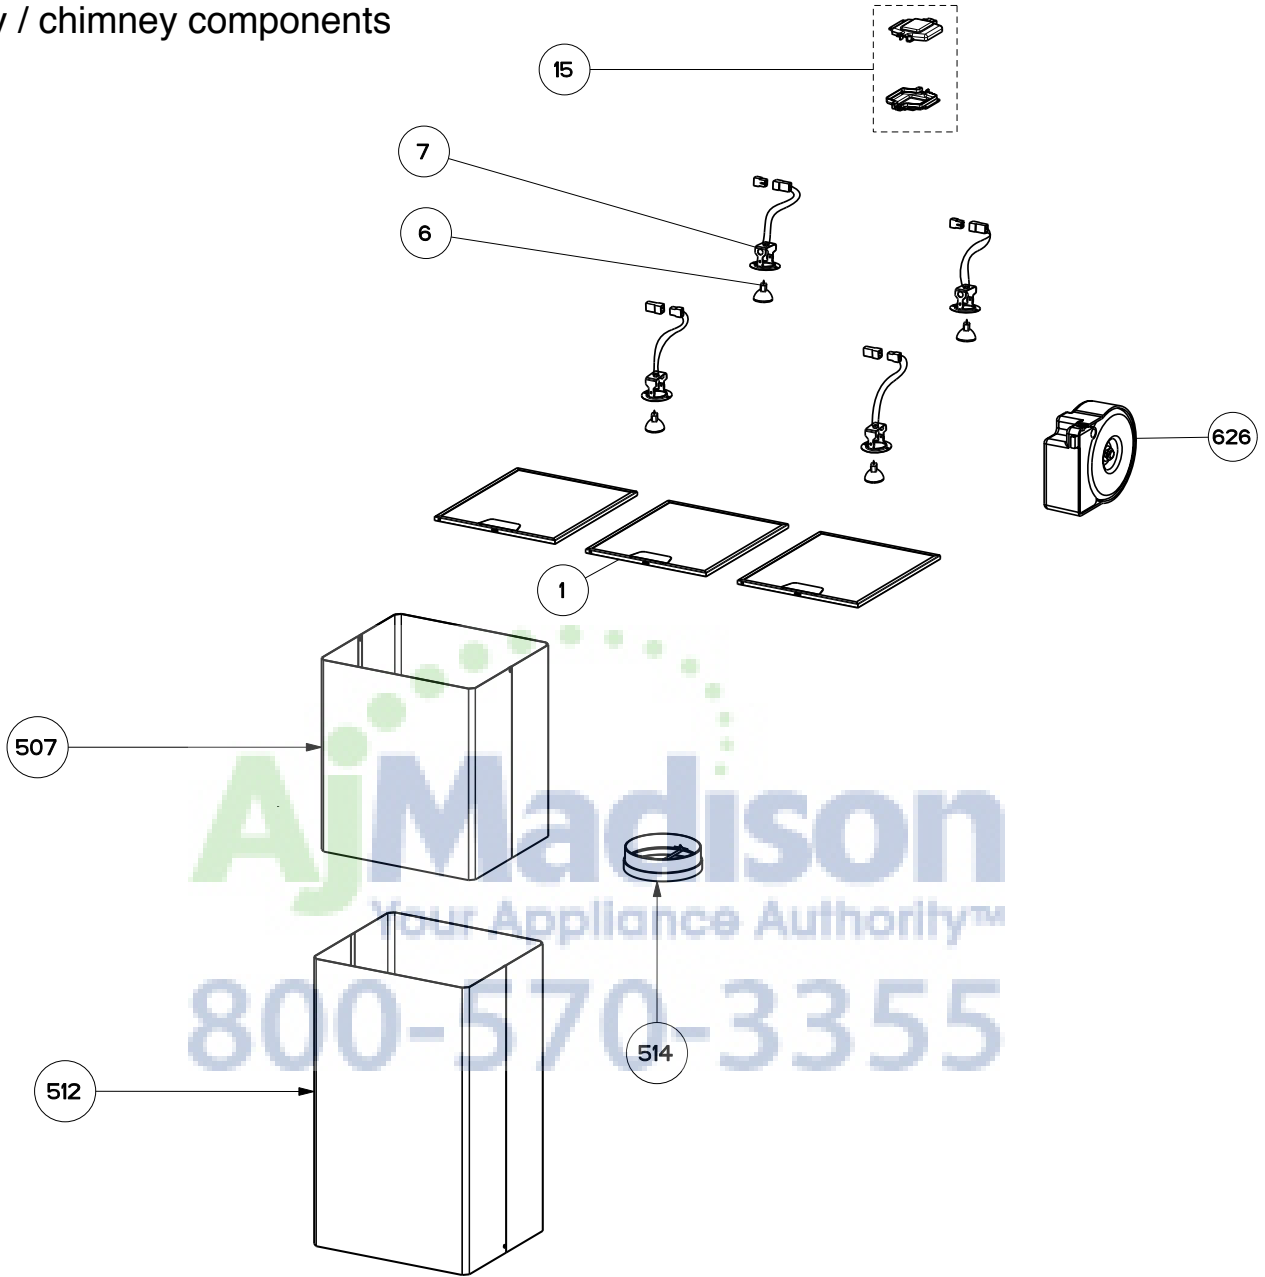

STILO ISOLA

body / chimney components

	Model Number	630006456	630006457	
Key	Description	36 Stainless	48 Stainless	Qty Req.
1	Grease filter	133.0018.482	133.0018.482	36 - 3, 48 - 4
6	Halogen Lamp	133.0046.418	133.0046.418	4
7	Lampholder	133.0056.061	133.0056.061	4
15	Connector box kit	133.0016.977	133.0016.977	1
507	Upper Chimney	133.0062.273	133.0062.273	1
512	Lower Chimney	133.0062.473	133.0062.473	1
514	Damper	133.0055.994	133.0055.994	1
626	Transformer kit	133.0052.578	133.0052.578	1

STILO ISOLA

control / motor components

 Your Appliance Authority™
 800-570-3355

	Model Number	630006456	630006457	
Key	Description	36 Stainless	48 Stainless	Qty Req.
101	Push button kit	133.0056.178	133.0056.178	1
199	Switchboard kit	133.0056.179	133.0056.179	1
303	Capacitor	133.0060.648	133.0060.648	1
303	Capacitor (S - W Serial #)	133.0056.000	133.0056.000	1
399	motor group	133.0055.998	133.0055.998	1

STILO ISOLA

installation hardware

800-570-3355

	Model Number	630006456	630006457	
Key	Description	36 Stainless	48 Stainless	Qty Req.
	Mounting Kit Island	133.0084.479	133.0084.479	1
A	4 Bolts to Attach Canopy to Chimney			1
B	Wood Shelf Nut			1
C	Wood Shelf Washer			1
D	Wood Shelf Bolt			1
E	Wood Screw			1
F	Connector Box w/screws			1
G	Chimney Screws			1