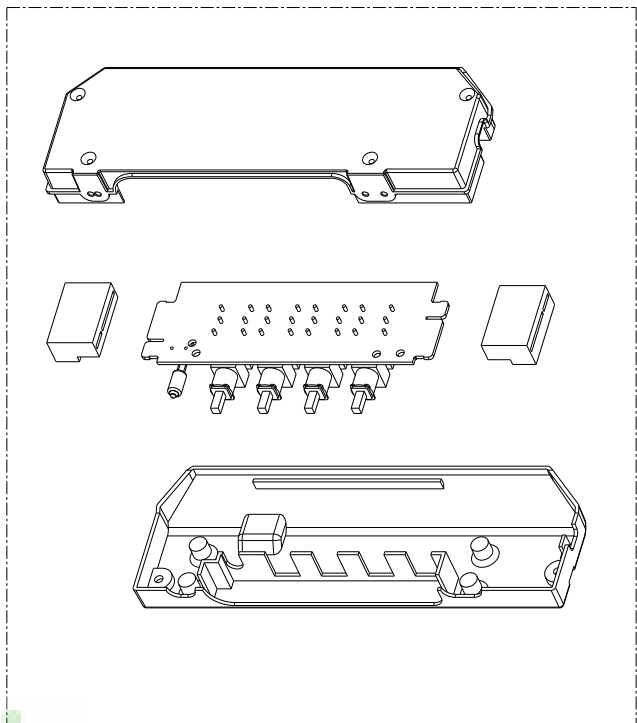

STILO ISOLA

body / chimney components

	Model Number	630006456	630006457	
Key	Description	36 Stainless	48 Stainless	Qty Req.
1	Grease filter	133.0018.482	133.0018.482	36 - 3, 48 - 4
6	Halogen Lamp	133.0046.418	133.0046.418	4
7	Lampholder	133.0056.061	133.0056.061	4
15	Connector box kit	133.0016.977	133.0016.977	1
507	Upper Chimney	133.0062.273	133.0062.273	1
512	Lower Chimney	133.0062.473	133.0062.473	1
514	Damper	133.0055.994	133.0055.994	1
626	Transformer kit	133.0052.578	133.0052.578	1

STILO ISOLA

control / motor components

 Your Appliance Authority™
 800-570-3355

	Model Number	630006456	630006457	
Key	Description	36 Stainless	48 Stainless	Qty Req.
101	Push button kit	133.0056.178	133.0056.178	1
199	Switchboard kit	133.0056.179	133.0056.179	1
303	Capacitor	133.0060.648	133.0060.648	1
303	Capacitor (S - W Serial #)	133.0056.000	133.0056.000	1
399	motor group	133.0055.998	133.0055.998	1

STILO ISOLA

installation hardware

800-570-3355

	Model Number	630006456	630006457	
Key	Description	36 Stainless	48 Stainless	Qty Req.
	Mounting Kit Island	133.0084.479	133.0084.479	1
A	4 Bolts to Attach Canopy to Chimney			1
B	Wood Shelf Nut			1
C	Wood Shelf Washer			1
D	Wood Shelf Bolt			1
E	Wood Screw			1
F	Connector Box w/screws			1
G	Chimney Screws			1