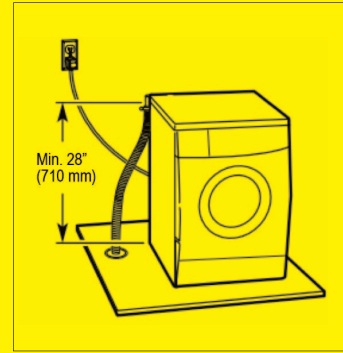

SPWD2200W Specifications:

Overview	
Height	33.25"
Width	23.38"
Depth	24.5"
Depth with door at 90°	40.5"
Capacity	2.0 cu.ft.
Door	Glass
Cabinet	White
US Electrical Safety	ETL
Canadian Electrical Safety	ETL-C
Energy Usage/Year	85.0kWh/year
Amps	12.0
Voltage/Frequency	115 V AC/60 Hz
Weight	188.0 lbs.
Shipping Weight	200.0 lbs.
Parts & Labor Warranty	1 Year
Washer-Dryer	
Loading Style	Front Loading
Door Window	Yes
Door Swing	LHD
Reversible	No
Maximum Wash Weight	15.4 lbs.
Maximum Dry Weight	7.7 lbs.
Control Type	Digital & Dial
Dispenser Compartment	Yes
Wash Cycles	7
Dry Cycles	3
Maximum Drum Speed	1200.0
Maximum Temperature	100.0 °F
Delayed Start	Yes
Delicate Cycle	Yes
Hand Wash Cycle	Yes
Height to Handle	18.5"
Pedestal	Optional
Force Required to Open Door	4.5 pounds

SUMMIT APPLIANCE DIVISION FELIX STORCH, INC.

770 Garrison Avenue, Bronx, NY 10474 USA TEL 718-893-3900 FAX 844-478-8799

✉ info@summitappliance.com

www.summitappliance.com

QUICK START GUIDE

SPWD2200W COMBO WASHER-DRYER

- 1** This washer requires a standard washer hook up as shown in any of the 4 diagrams

IT IS NOT SUITABLE FOR PORTABLE USE OR HOOK-UP TO A SINK.

- 2** Installation must be performed by a qualified, licensed professional