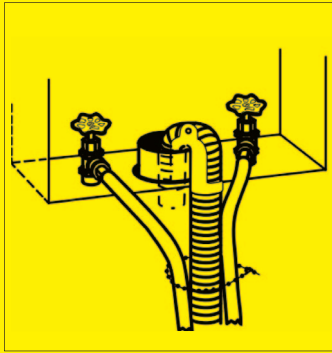

Product Features:

2 cu.ft. drum	Washes up to 15 lbs. and dries up to 7.7 lbs. in one cycle
Stainless steel drum	Durable interior holds up load after load
LCD Display	Digital readout allows you to keep track of each cycle
Accessible design	Meets many ADA guidelines for accessibility, with controls being operable with one hand and between 15" and 48" high. Force to open door is 4.5 lbs.
Detergent dispenser	Pull-out compartment for prewash, regular detergent, and fabric softener
Cotton/Normal wash cycle	Ideal for daily cotton articles such as sheets, pillowcases, and basic cotton fabric
Bulky/Large wash cycle	Adds extra time for best results on large loads
Sport wash cycle	Perfect for active gear
Delicate wash cycle	Allows you to ensure silk material gets a thorough but safe cleaning

SUMMIT APPLIANCE DIVISION FELIX STORCH, INC.

770 Garrison Avenue, Bronx, NY 10474 USA TEL 718-893-3900 FAX 844-478-8799

✉ info@summitappliance.com

www.summitappliance.com

QUICK START GUIDE

SPWD2200W COMBO WASHER-DRYER

- 1** This washer requires a standard washer hook up as shown in any of the 4 diagrams

IT IS NOT SUITABLE FOR PORTABLE USE OR HOOK-UP TO A SINK.

- 2** Installation must be performed by a qualified, licensed professional