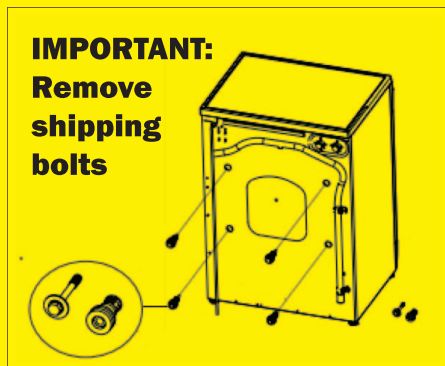

Product Features:

2 cu.ft. drum	Washes up to 15 lbs. and dries up to 7.7 lbs. in one cycle
Stainless steel drum	Durable interior holds up load after load
LCD Display	Digital readout allows you to keep track of each cycle
Accessible design	Meets many ADA guidelines for accessibility, with controls being operable with one hand and between 15" and 48" high. Force to open door is 4.5 lbs.
Detergent dispenser	Pull-out compartment for prewash, regular detergent, and fabric softener
Cotton/Normal wash cycle	Ideal for daily cotton articles such as sheets, pillowcases, and basic cotton fabric
Bulky/Large wash cycle	Adds extra time for best results on large loads
Sport wash cycle	Perfect for active gear
Delicate wash cycle	Allows you to ensure silk material gets a thorough but safe cleaning

SUMMIT APPLIANCE DIVISION FELIX STORCH, INC.

770 Garrison Avenue, Bronx, NY 10474 USA TEL 718-893-3900 FAX 844-478-8799

✉ info@summitappliance.com

www.summitappliance.com

QUICK START GUIDE

SPWD2200W COMBO WASHER-DRYER

- 1** This washer requires a standard washer hook up as shown in any of the 4 diagrams

IT IS NOT SUITABLE FOR PORTABLE USE OR HOOK-UP TO A SINK.

- 2** Installation must be performed by a qualified, licensed professional