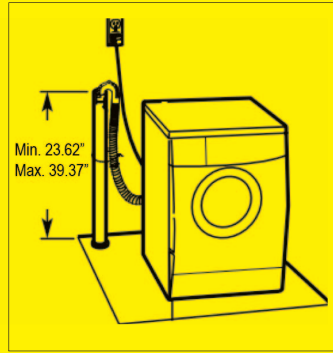

SPWD2200W Specifications:

Overview	
Height	33.25"
Width	23.38"
Depth	24.5"
Depth with door at 90°	40.5"
Capacity	2.0 cu.ft.
Door	Glass
Cabinet	White
US Electrical Safety	ETL
Canadian Electrical Safety	ETL-C
Energy Usage/Year	85.0kWh/year
Amps	12.0
Voltage/Frequency	115 V AC/60 Hz
Weight	188.0 lbs.
Shipping Weight	200.0 lbs.
Parts & Labor Warranty	1 Year
Washer-Dryer	
Loading Style	Front Loading
Door Window	Yes
Door Swing	LHD
Reversible	No
Maximum Wash Weight	15.4 lbs.
Maximum Dry Weight	7.7 lbs.
Control Type	Digital & Dial
Dispenser Compartment	Yes
Wash Cycles	7
Dry Cycles	3
Maximum Drum Speed	1200.0
Maximum Temperature	100.0 °F
Delayed Start	Yes
Delicate Cycle	Yes
Hand Wash Cycle	Yes
Height to Handle	18.5"
Pedestal	Optional
Force Required to Open Door	4.5 pounds

SUMMIT APPLIANCE DIVISION FELIX STORCH, INC.

770 Garrison Avenue, Bronx, NY 10474 USA TEL 718-893-3900 FAX 844-478-8799

✉ info@summitappliance.com

www.summitappliance.com

QUICK START GUIDE

SPWD2200W COMBO WASHER-DRYER

- 1** This washer requires a standard washer hook up as shown in any of the 4 diagrams

IT IS NOT SUITABLE FOR PORTABLE USE OR HOOK-UP TO A SINK.

- 2** Installation must be performed by a qualified, licensed professional