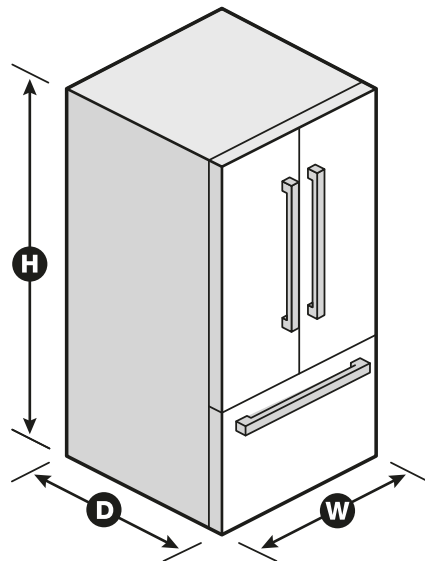

Dimensions

Product Dimensions (H x W x D)	68-3/8" x 30" x 34-3/8"
Depth with Door Open 90°	51-5/8"
Cutout Dimensions	Allow extra 1/2" on sides and top Allow extra 1" on rear

Reference Material

- [Dimension Guide](#)
- [Use & Care Guide](#)
- [Energy Guide](#)
- [Warranty](#)

Key Features & Benefits

Humidity-Controlled Crispers

Store fruits and veggies in their ideal environment.

Adjustable Gallon Door Bins

Move these adjustable bins anywhere in the door for increased loading flexibility.

Tuck Shelf

Make room for tall items.

NOTE: Dimensions are for planning purposes only. For complete details, see Installation Instructions packed with product. Specifications subject to change without notice.