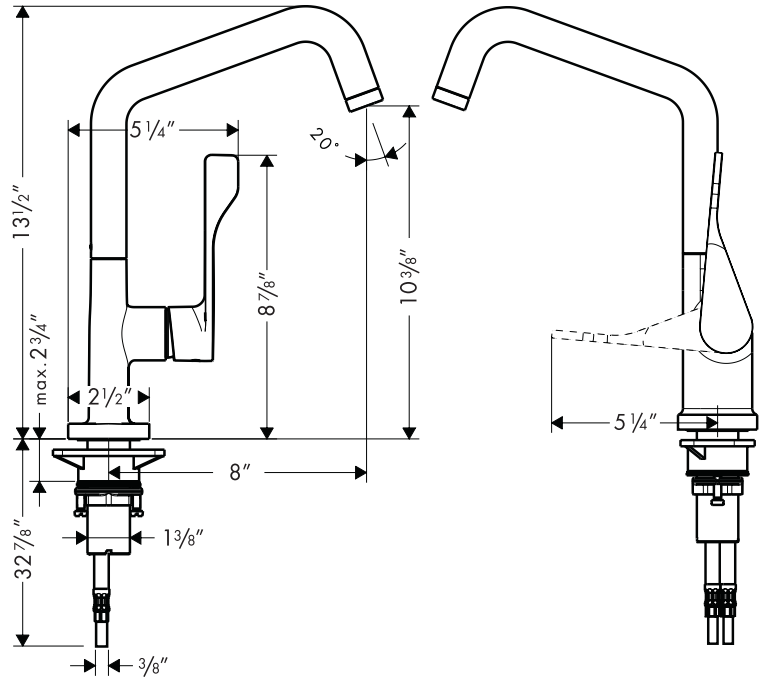

Axor Citterio Kitchen Faucet 39850XX1

Available in Chrome (00), Steel Optik (80)

Product Specification

Brass construction

Single handle operation – improved handle position

M2 ceramic cartridge

Cascade no-clog aerator

Flow rate 2.2 gpm

Hole size in mounting surface 1 1/2"

Max. depth of mounting surface 2 3/8"

3/8" supply hoses – requires 3/8" compression fittings (not included)