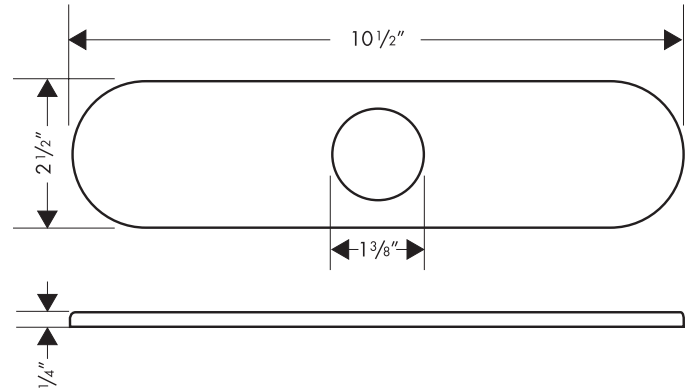

# 10" Baseplate for Kitchen Sink Faucet 14019XX1

Available in Chrome (00), Oil Rub Bronze (62), Steel (80), Brushed Nickel (82), Polished Nickel (83),  
Steel Optik (86), Polished Brass (93)

## Product Specification

Baseplate for concealing basin holes  
Fits all kitchen faucets  
Includes mounting hardware