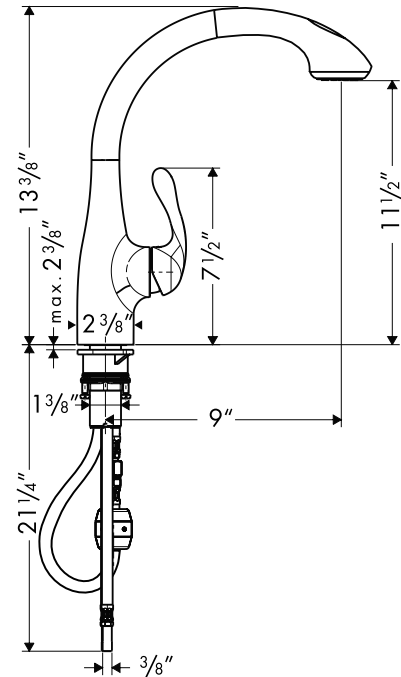

Allegro Kitchen Faucet

06461XX0

Available in Chrome (00), Steel Optik / Black (04), Chrome / Black (06), Steel Optik (86)

Product Specification

Single control operation

Solid brass

M2 Ceramic cartridge

Ergonomic pull-down spray

2 spray modes -- full and needle

Nylon hose for quiet, long-lasting service

Improved handle position

Spout arm swivels 150°

Flow rate 2.2 gpm

Backflow prevention provided by check valve in handspray

3/8" supply hoses: requires stops with 3/8" compression fittings (not included)