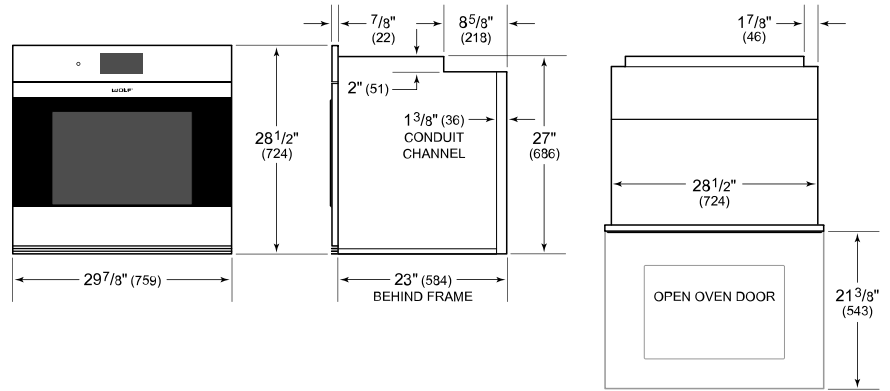

Temperature Probe

Accessories available through an authorized dealer.

For local dealer information, visit subzero-wolf.com/locator.

PRODUCT SPECIFICATIONS

Model	SO3050CM/S
Dimensions	29 7/8"W x 28 1/2"H x 23"D
Oven 1 Interior Dimensions	25 1/4"W x 17 1/2"H x 19 7/8"D
Overall Capacity	5.1 cu. ft.
Usable Capacity	3.3 cu. ft.
Door Clearance	21 3/8"
Electrical Supply	240/208 VAC, 60 Hz
Electrical Service	30 amp dedicated circuit
Conduit Length	4 Feet

ELECTRICAL

NOTE: Dimensions in parenthesis are in millimeters unless otherwise specified

DIMENSIONS

FLUSH INSTALLATION

SIDE VIEW

FRONT VIEW

*1" (25) minimum depth. Shaded areas will be visible and should be finished to match cabinetry.

**Dimension provides minimum reveals.

NOTE: Location of electrical supply within opening may require additional cabinet depth.