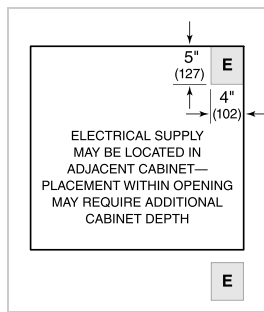

Temperature Probe

Accessories available through an authorized dealer.

For local dealer information, visit subzero-wolf.com/locator.

PRODUCT SPECIFICATIONS

Model	SO3050CM/S
Dimensions	29 7/8"W x 28 1/2"H x 23"D
Oven 1 Interior Dimensions	25 1/4"W x 17 1/2"H x 19 7/8"D
Overall Capacity	5.1 cu. ft.
Usable Capacity	3.3 cu. ft.
Door Clearance	21 3/8"
Electrical Supply	240/208 VAC, 60 Hz
Electrical Service	30 amp dedicated circuit
Conduit Length	4 Feet

ELECTRICAL

NOTE: Dimensions in parenthesis are in millimeters unless otherwise specified

DIMENSIONS

FLUSH INSTALLATION

SIDE VIEW

FRONT VIEW

*1" (25) minimum depth. Shaded areas will be visible and should be finished to match cabinetry.

**Dimension provides minimum reveals.

NOTE: Location of electrical supply within opening may require additional cabinet depth.