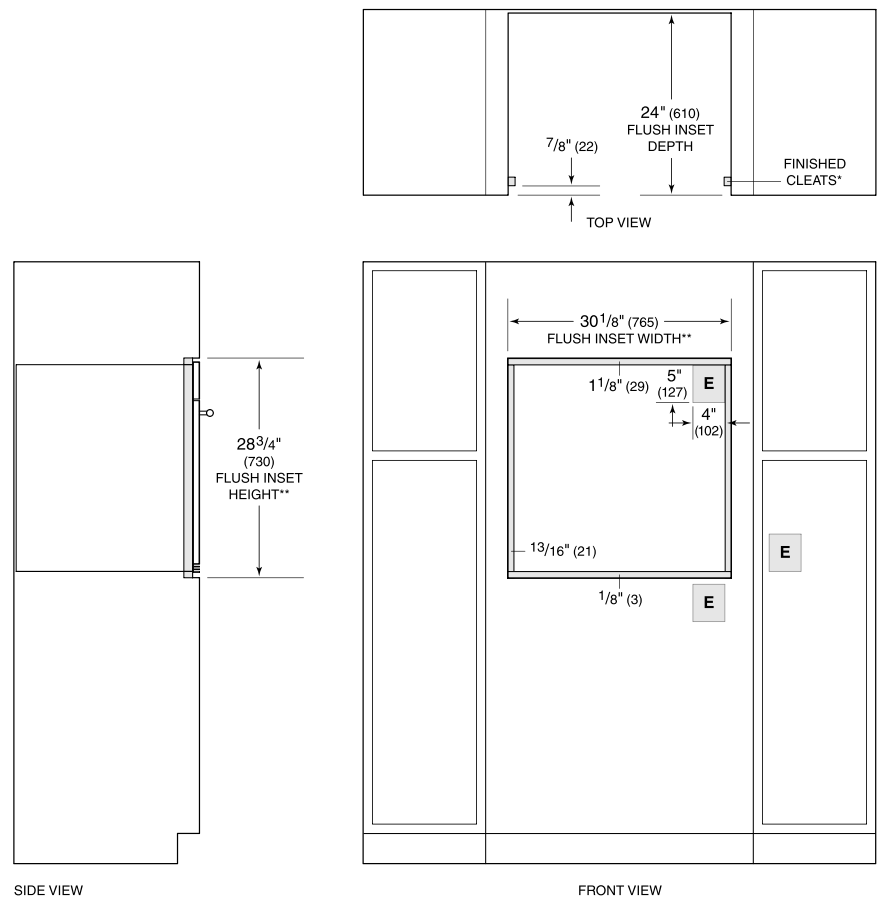

Ensures excellent visibility via three bright halogen lights and large, triple-panel-glass door windows

Master your technique with tips and recipes from the Mastering the M series oven guide

ACCESSORIES

Temperature Probe

Accessories available through an authorized dealer.

For local dealer information, visit subzero-wolf.com/locator.

PRODUCT SPECIFICATIONS

Model	SO3050CM/S
Dimensions	29 7/8"W x 28 1/2"H x 23"D
Oven 1 Interior Dimensions	25 1/4"W x 17 1/2"H x 19 7/8"D
Overall Capacity	5.1 cu. ft.
Usable Capacity	3.3 cu. ft.
Door Clearance	21 3/8"
Electrical Supply	240/208 VAC, 60 Hz
Electrical Service	30 amp dedicated circuit
Conduit Length	4 Feet

ELECTRICAL

NOTE: Dimensions in parenthesis are in millimeters unless otherwise specified

DIMENSIONS

FLUSH INSTALLATION

SIDE VIEW

FRONT VIEW

*1" (25) minimum depth. Shaded areas will be visible and should be finished to match cabinetry.

**Dimension provides minimum reveals.

NOTE: Location of electrical supply within opening may require additional cabinet depth.