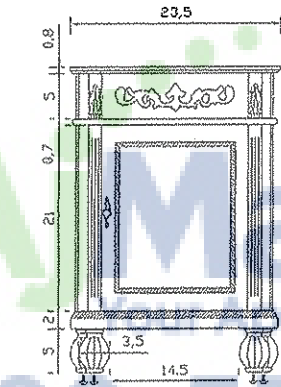

Top View

Countertop

A Madison
800-570-3355