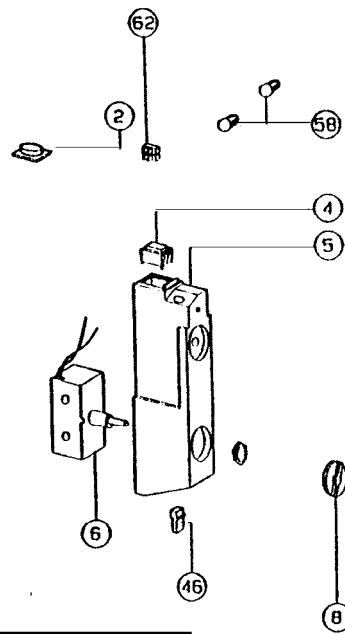

SCIROCCO
electrical components

switch

Key	Description		Qty Req.	In Stock
2	Push Button	4269363	1	Yes
4	On/Off Switch	4022121	1	Yes
5	Switch Housing	4155496	1	Yes
6	Speed Control	4022183	1	Yes
8	Speed Control Knob	4132025	1	Yes
46	Service Clamp	4117041	1	No
58	Wire Nut	4021342	Internal = 6, Remote = 4	No
62	Terminal Block	4021972	1	No