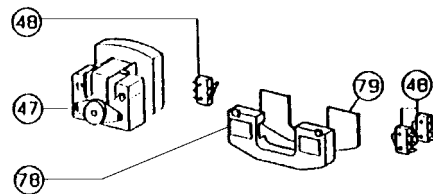

up down switch

Key	Description		Qty Req.	In Stock
47	Gearmotor	4000810	1	Yes
48	Microswitch w/ Lever	4021843	3	Yes
78	Microswitch Box	4155505	1	Yes
79	Microswitch Box Cover	4109134	1	Yes