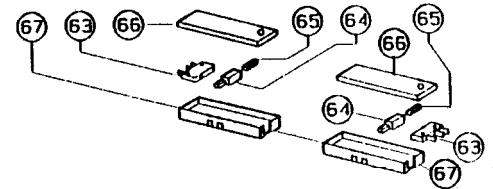

grease filter switch

Key	Description		Qty Req.	In Stock
63	Microswitch w/o Lever	4021842	2	Yes
64	Microswitch Activator	4141161	2	Yes
65	Spring	4132128	2	Yes
66	Safety Switch Box Cover	4109229	2	Yes
67	Safety Switch Box	4155495	2	Yes