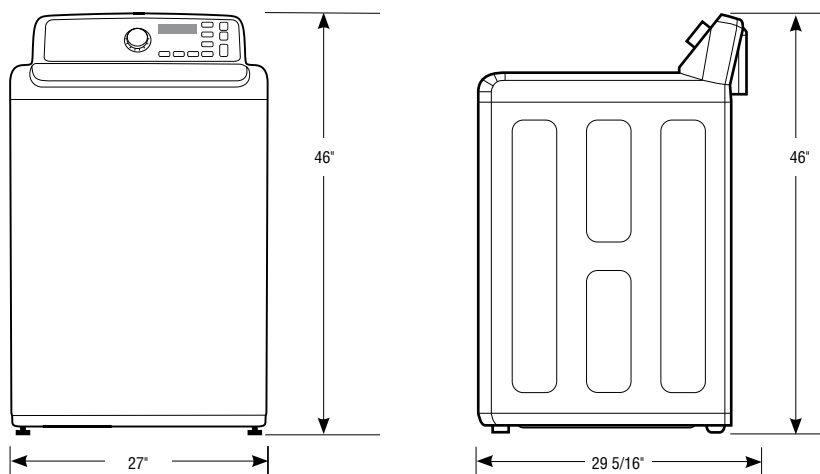

Dimensions

Product Dimensions & Weight (WxHxD)

Dimensions: 27" x 46" x 29⁵/₁₆"

Weight: 147.8 lbs

Shipping Dimensions & Weight (WxHxD)

Dimensions: 29¹/₂" x 48³/₁₆" x 31"

Weight: 158.8 lbs

Color	Model #	UPC Code
Platinum	WA52J8700AP	887276095882
White	WA52J8700AW	887276095899