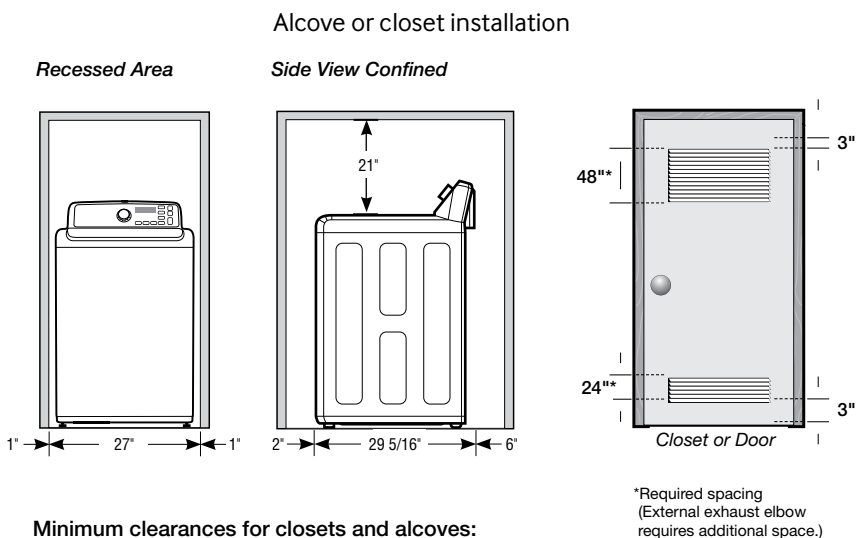

Installing Your Washer

Minimum clearances for closets and alcoves:

Sides – 1"
Top – 21"
Rear – 6"
Closet Front – 2"

If the washer and dryer are installed together, the closet front must have at least a 72 in unobstructed air opening. Your washer alone does not require a specific air opening.

Dimensions

Product Dimensions & Weight (WxHxD)

Dimensions: 27" x 46" x 29⁵/₁₆"

Weight: 147.8 lbs

Shipping Dimensions & Weight (WxHxD)

Dimensions: 29¹/₂" x 48³/₁₆" x 31"

Weight: 158.8 lbs

Color	Model #	UPC Code
Platinum	WA52J8700AP	887276095882
White	WA52J8700AW	887276095899