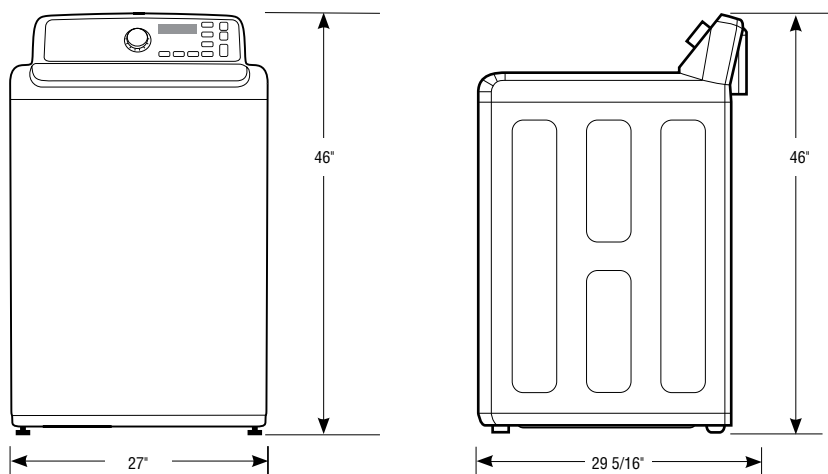

Dimensions

SAMSUNG

Actual color may vary. Design, specifications, and color availability are subject to change without notice. Non-metric weights and measurements are approximate.

©2015 Samsung Electronics America, Inc. 85 Challenger Road, Ridgefield Park, NJ 07660. Tel: 800-SAMSUNG. samsung.com. Samsung is a registered trademark of Samsung Electronics Co., Ltd.