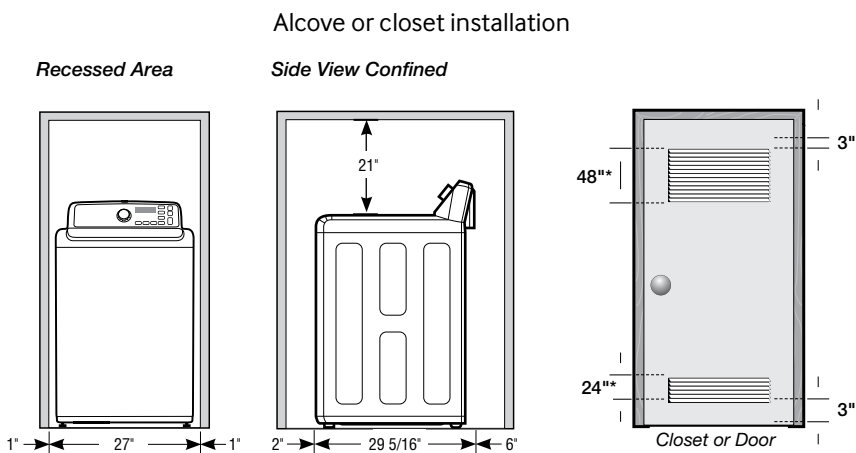

SAMSUNG

WA52J8060AW

Samsung Top-Load Washer

Installing Your Washer

Minimum clearances for closets and alcoves:

Sides – 1"
Top – 21"
Rear – 6"
Closet Front – 2"

If the washer and dryer are installed together, the closet front must have at least a 72 in unobstructed air opening. Your washer alone does not require a specific air opening.

Product Dimensions & Weight (WxHxD)

Dimensions: 27" x 46" x 29⁵/₁₆"

Weight: 145.6 lbs

Shipping Dimensions & Weight (WxHxD)

Dimensions: 29¹/₂" x 48³/₁₆" x 31"

Weight: 156.6 lbs

Color	Model #	UPC Code
White	WA52J8060AW	887276074399