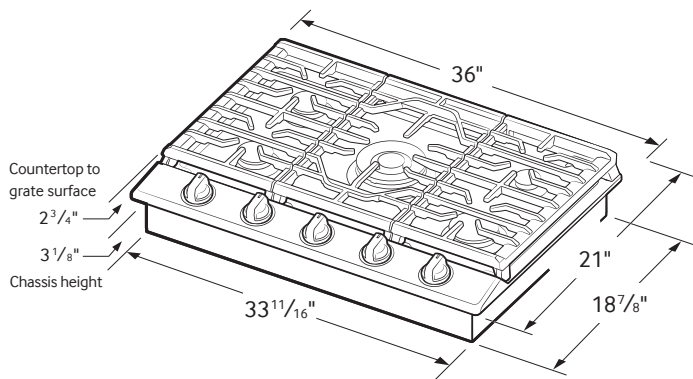

Warranty

One (1) Year All Parts and Labor

Product Dimensions & Weight (WxHxD)

Outside (Max) Cooktop Dimensions:

36" x 3 $\frac{1}{8}$ " x 21"

Cooktop Cut-Out Dimensions:

33 $\frac{7}{8}$ " x 3 $\frac{1}{8}$ " x 19 $\frac{1}{8}$ "

887276183220

Cooktop Dimensions

Cutout Dimensions of Countertop

SAMSUNG

Actual color may vary. Design, specifications, and color availability are subject to change without notice. Non-metric weights and measurements are approximate.