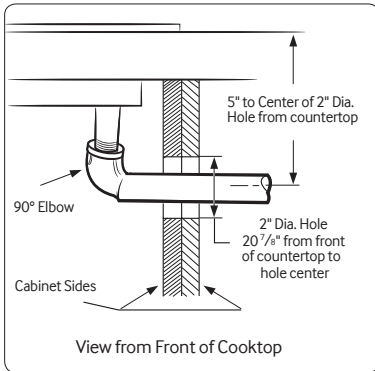

NA36K6550TS

36" Gas Cooktop

Installing Your Cooktop

Can be installed over a single oven.

All horizontal clearances must be maintained for a minimum of 18" above the cooking surface.

Allow $\frac{7}{16}$ " minimum vertical clearance from the cooktop bottom (or $\frac{3}{16}$ " minimum depth from the countertop) to any combustible surfaces, including the upper edge of a drawer installed below the cooktop.

Maintain the following minimum clearance dimensions.

See built-in oven installation for complete installation instructions.

Total Power (BTU)

56K

Power Source

120V/60Hz

Gas Cooktop (BTU)

- Right Front: 13K
- Left Front: 9.5K
- Right Rear: 5K Simmer
- Left Rear: 9.5K
- Center: 19K (Dual)

Warranty

One (1) Year All Parts and Labor

Product Dimensions & Weight (WxHxD)

Outside (Max) Cooktop Dimensions:

36" x 3 $\frac{1}{8}$ " x 21"

Cooktop Cut-Out Dimensions:

33 $\frac{7}{8}$ " x 3 $\frac{1}{8}$ " x 19 $\frac{1}{8}$ "