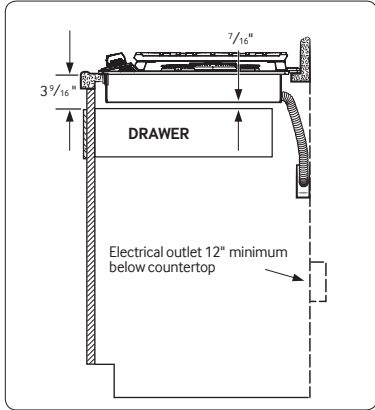

NA36K6550TS

36" Gas Cooktop

Installing Your Cooktop

Can be installed over a single oven.

All horizontal clearances must be maintained for a minimum of 18" above the cooking surface.

Allow $\frac{7}{16}$ " minimum vertical clearance from the cooktop bottom (or $\frac{3}{16}$ " minimum depth from the countertop) to any combustible surfaces, including the upper edge of a drawer installed below the cooktop.

Maintain the following minimum clearance dimensions.