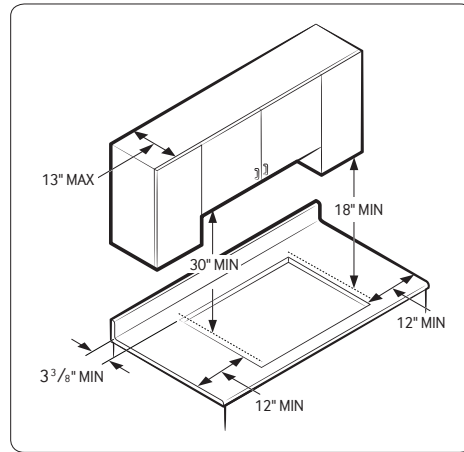

NA36K6550TS

36" Gas Cooktop

Installing Your Cooktop

Can be installed over a single oven.

All horizontal clearances must be maintained for a minimum of 18" above the cooking surface.

Allow $\frac{7}{16}$ " minimum vertical clearance from the cooktop bottom (or $\frac{3}{16}$ " minimum depth from the countertop) to any combustible surfaces, including the upper edge of a drawer installed below the cooktop.

Maintain the following minimum clearance dimensions.

See built-in oven installation for complete installation instructions.

Total Power (BTU)

56K

Power Source

120V/60Hz

Gas Cooktop (BTU)

- Right Front: 13K
- Left Front: 9.5K
- Right Rear: 5K Simmer
- Left Rear: 9.5K
- Center: 19K (Dual)

Warranty

One (1) Year All Parts and Labor

Product Dimensions & Weight (WxHxD)

Outside (Max) Cooktop Dimensions:

36" x 3 $\frac{1}{8}$ " x 21"

Cooktop Cut-Out Dimensions:

33 $\frac{7}{8}$ " x 3 $\frac{1}{8}$ " x 19 $\frac{1}{8}$ "