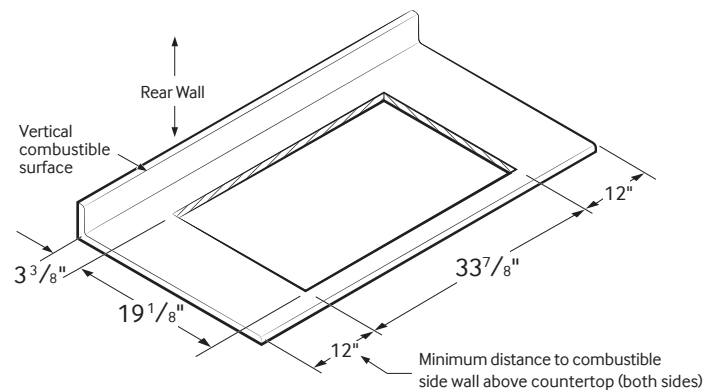

887276183220

Cooktop Dimensions

Cutout Dimensions of Countertop

SAMSUNG

Actual color may vary. Design, specifications, and color availability are subject to change without notice. Non-metric weights and measurements are approximate.