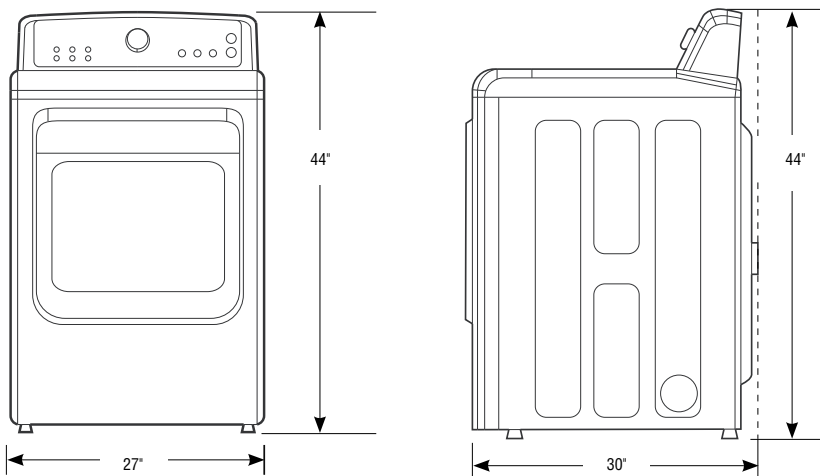

Dimensions

7.2 cu. ft. Capacity

3-Way Venting

8 Preset Dry Cycles:

Very Dry, More Dry, Normal Dry, Damp Dry, Time Dry, Air Fluff, Quick Dry, Wrinkle Release

2 Options:

Wrinkle Prevent, Child Lock

4 Temperature Settings:

High, Medium, Low, Extra Low

Warranty

One (1) Year All Parts and Labor

One (1) Year Control Board

Product Dimensions & Weight (WxHxD)

Dimensions: 27" x 44" x 30"

Weight: 114.7 lbs

Shipping Dimensions & Weight (WxHxD)

Dimensions: 29 1/2" x 46 1/2" x 31 3/16"

Weight: 123.5 lbs

Gas	Model #	UPC Code
White	DV40J3000GW	887276086972

Electric		
White	DV40J3000EW	887276086958

Matching Washer		
White	WA40J3000AW	887276086989

SAMSUNG

Actual color may vary. Design, specifications, and color availability are subject to change without notice. Non-metric weights and measurements are approximate.

©2015 Samsung Electronics America, Inc. 85 Challenger Road, Ridgefield Park, NJ 07660. Tel: 800-SAMSUNG. samsung.com. Samsung is a registered trademark of Samsung Electronics Co., Ltd.