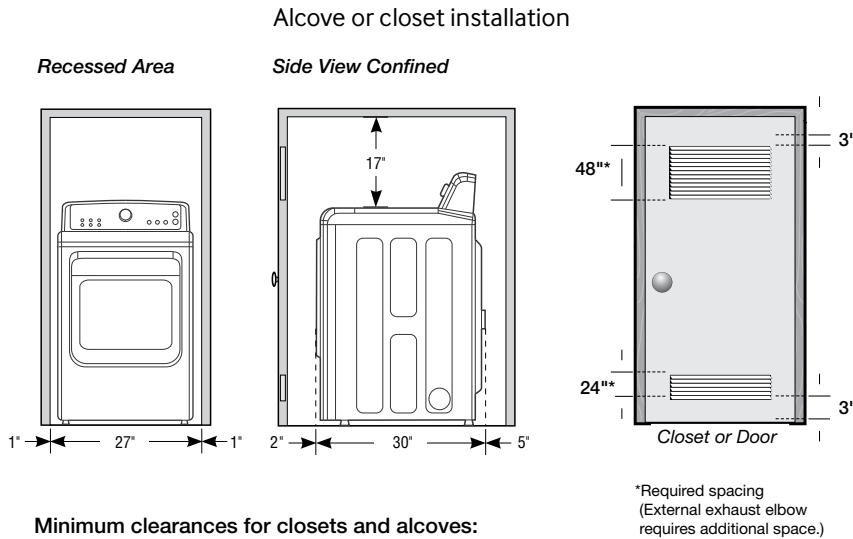

7.2 CU. FT. CAPACITY

- With 7.2 cu. ft. capacity, you can dry more laundry in less time.

SAMSUNG

DV40J3000GW

Samsung Top-Load Gas Dryer

Installing Your Dryer

Minimum clearances for closets and alcoves:

Sides – 1"
Top – 17"
Rear – 5"
Closet Front – 2"

The closet front must have two unobstructed air openings for a combined minimum total area of 72" with 3" minimum clearance on the top and bottom. A louvered door with equivalent space clearance is acceptable.