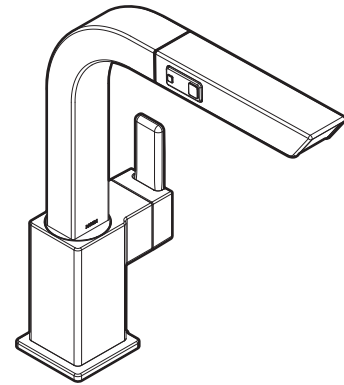

OPERATION

- Lever style handle
- Operates in stream or spray mode in the pullout or retracted position
- When filling a vessel outside the sink, the pause feature conveniently stops the water flow as the wand passes over the counter top
- Temperature controlled by 100° arc of handle travel

FLOW

- Flow is limited to 1.5 gpm (5.7 L/min) at 60 psi

CARTRIDGE

- 1255™ Duralast™ cartridge for Single-Handle Faucets

STANDARDS

- Third party certified to IAPMO Green, ASME A112.18.1/CSA B125.1 and all applicable requirements referenced therein including NSF 61/9
- Meets CalGreen and Georgia SB370 requirements
- Contains no more than 0.25% weighted average lead content
- Complies with California Proposition 65 and with the Federal Safe Water Drinking Act
- The backflow protection system in the device consists of two independently operating check valves, a primary and a secondary which prevent backflow

- **ADA** for lever handle

WARRANTY

- Lifetime limited warranty against leaks, drips and finish defects to the original consumer purchaser
- 5 year warranty if used in commercial installations

90 DEGREE™ Single Handle High Arc Pull Out Kitchen Faucet

Model: S7597 series

NOTE: THIS FAUCET IS DESIGNED TO BE INSTALLED
THRU 1 HOLE, 1-1/2" (38mm) DIA.