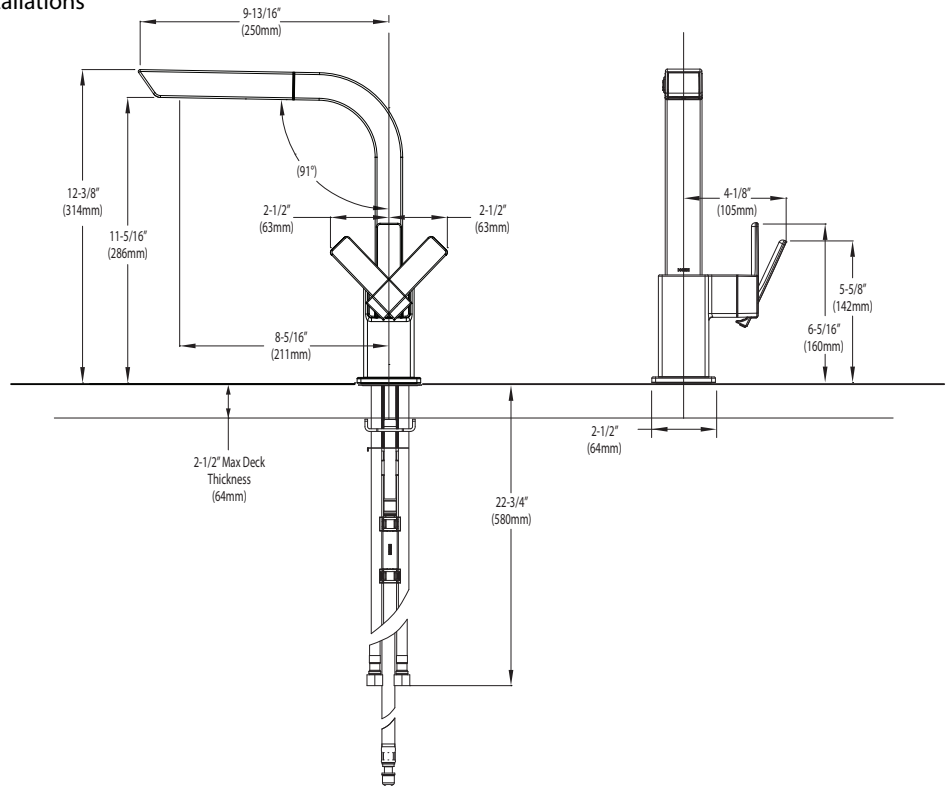

Buy it for looks. Buy it for life.®

Specifications

FAUCET DESCRIPTION

- Metal construction with various finishes identified by suffix
- Hydrolock® quick connect installation
- Pullout spray with 68" braided hose
- Flexible supply lines with 3/8" fittings connect directly to supply stops
- High arc spout provides height and reach to fill or clean large pots while pull out wand provides the maneuverability for cleaning or rinsing
- 360° rotating spout provides ability to install handle on either side

OPERATION

- Lever style handle
- Operates in stream or spray mode in the pullout or retracted position
- When filling a vessel outside the sink, the pause feature conveniently stops the water flow as the wand passes over the counter top
- Temperature controlled by 100° arc of handle travel

FLOW

- Flow is limited to 1.5 gpm (5.7 L/min) at 60 psi

CARTRIDGE

- 1255™ Duralast™ cartridge for Single-Handle Faucets

STANDARDS

- Third party certified to IAPMO Green, ASME A112.18.1/CSA B125.1 and all applicable requirements referenced therein including NSF 61/9
- Meets CalGreen and Georgia SB370 requirements
- Contains no more than 0.25% weighted average lead content
- Complies with California Proposition 65 and with the Federal Safe Water Drinking Act
- The backflow protection system in the device consists of two independently operating check valves, a primary and a secondary which prevent backflow

Model: S7597 series

NOTE: THIS FAUCET IS DESIGNED TO BE INSTALLED
THRU 1 HOLE, 1-1/2" (38mm) DIA.

CRITICAL DIMENSIONS

(DO NOT SCALE)