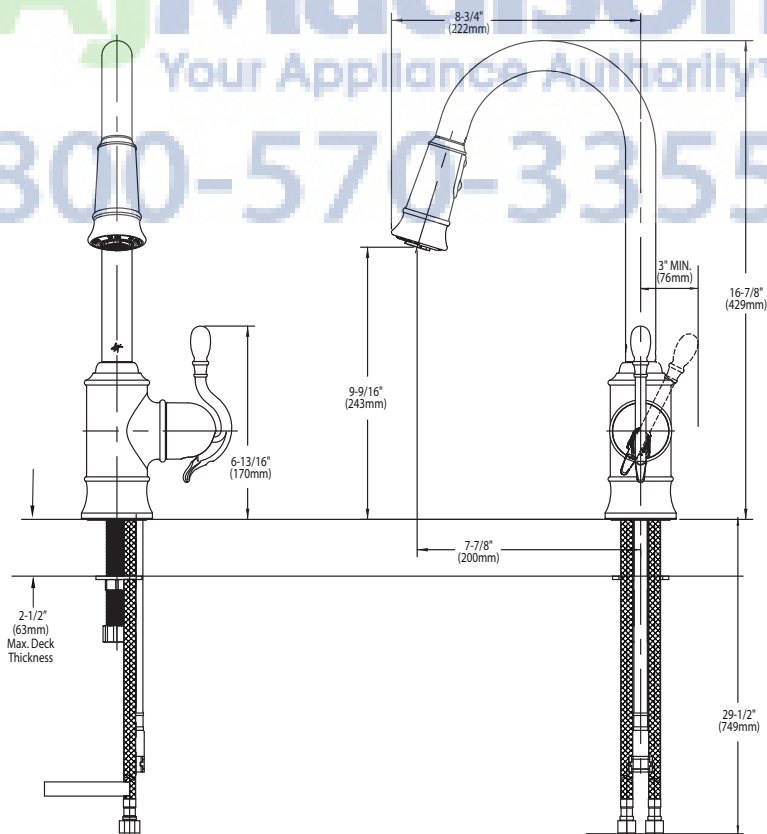

**DESCRIPTION**

- Metal construction with various finishes identified by suffix
- High arc spout provides the height and reach to fill or clean large pots while the pulldown feature provides infinite maneuverability for cleaning or rinsing
- Single hole mounting
- Handle reversibility feature
- Wand with Hydrolock® quick connect system
- Pulldown spray with 68" braided hose
- Flexible supply lines with 3/8" compression fittings

**OPERATION**

- Single handle lever
- Temperature controlled by 100° arc of handle travel
- When filling a vessel outside of the sink, the pause feature conveniently stops the flow of water as the wand passes over the countertop
- Convenient single-button actuation provides flexibility to switch from stream to spray mode

**FLOW**

- Flow is limited to 2.2 gpm (8.3 L/min) at 60 psi

**CARTRIDGE**

- 1255™ Duralast™ cartridge

**STANDARDS**

- Third party certified to ASME A112.18.1/CSA B125.1 and all applicable requirements therein including NSF 61/9
- Complies with California Proposition 65 and with the Federal Safe Water Drinking Act
- ADA  for lever handles

Models: S7208 series

**NOTE:** THIS FAUCET IS DESIGNED TO BE INSTALLED THRU 1 HOLE, 1-1/2" (38mm) DIA.

**CRITICAL DIMENSIONS**

(DO NOT SCALE)