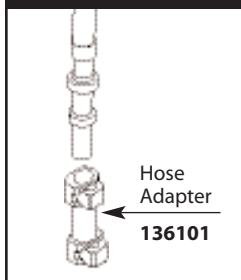

Ascent™

Single-Handle High Arc Pull Out Kitchen Faucet

Model
S71708
S71708CSL

Type
Lever
Lever

Finish
Chrome
Classic Stainless

Order by Part Number

**QUICK CONNECTION
PRIOR TO 12/2009**

HOSE ADAPTER CLIP