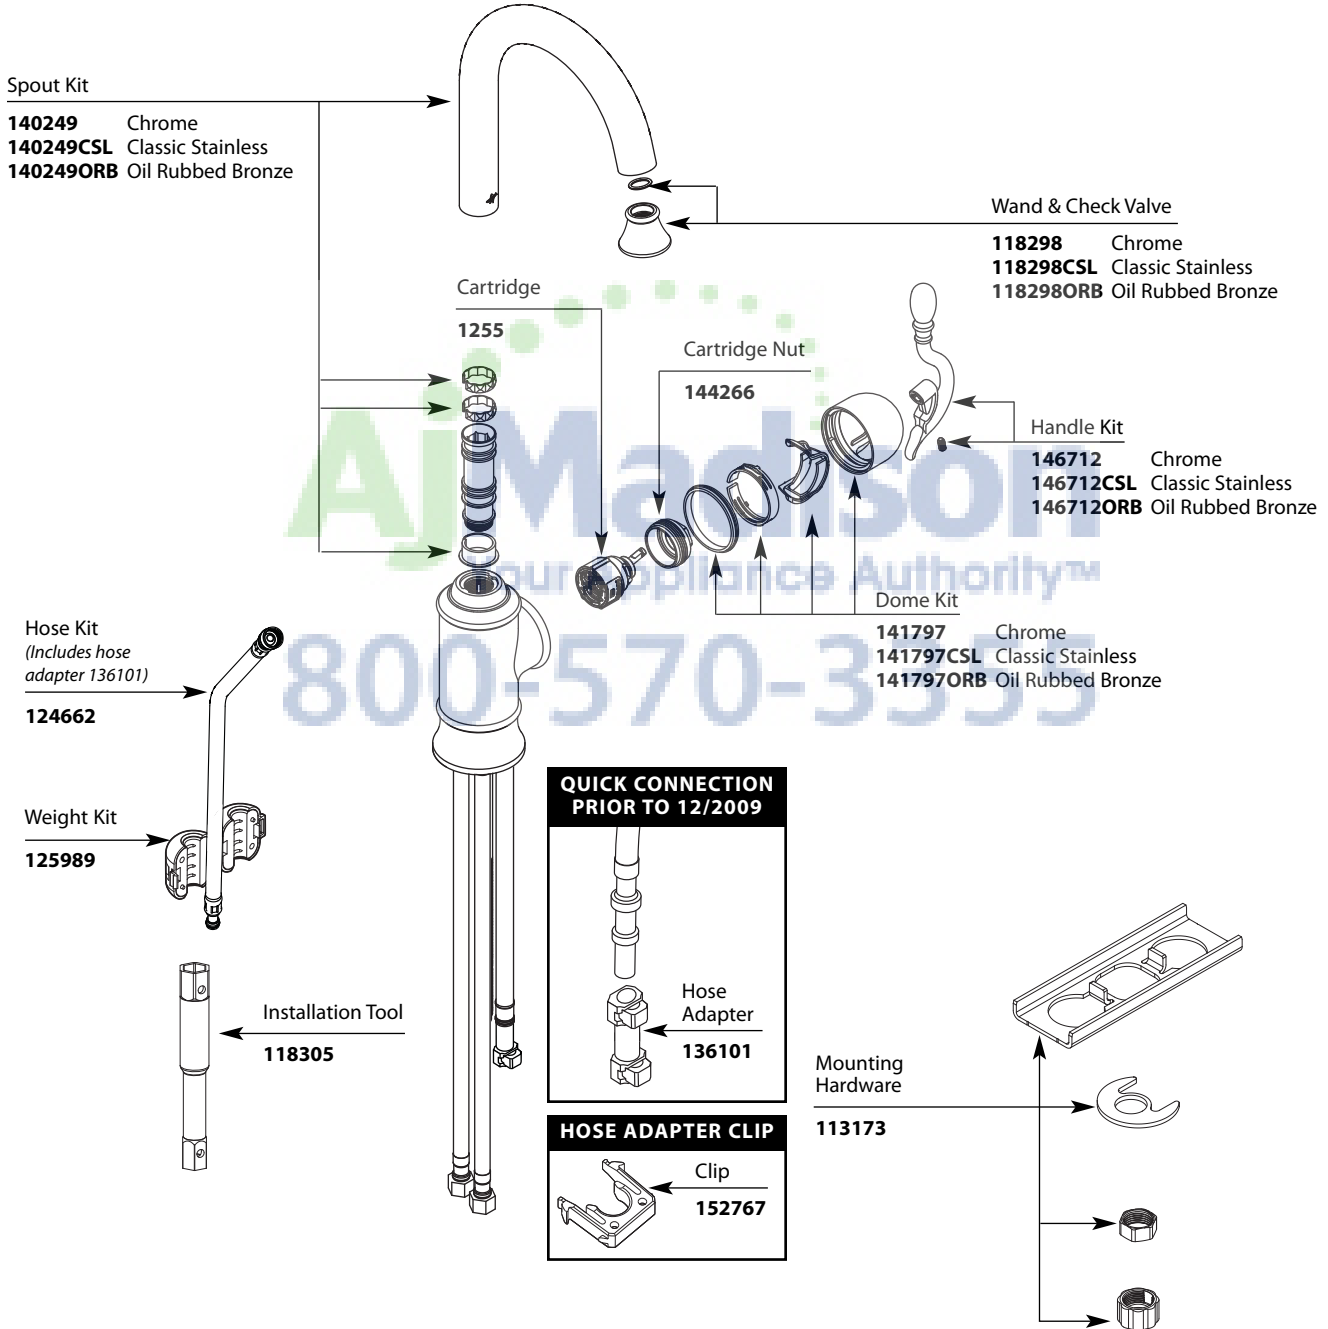

Woodmere™
Bar Faucet

Models: S6208C
S6208CSL
S6208ORB

Chrome
Classic Stainless
Oil Rubbed Bronze

Order by Part Number

Woodmere™
Bar Faucet

Models: S628C Chrome
S628SL Stainless

Order by Part Number

For Models sold **before** 6/07.