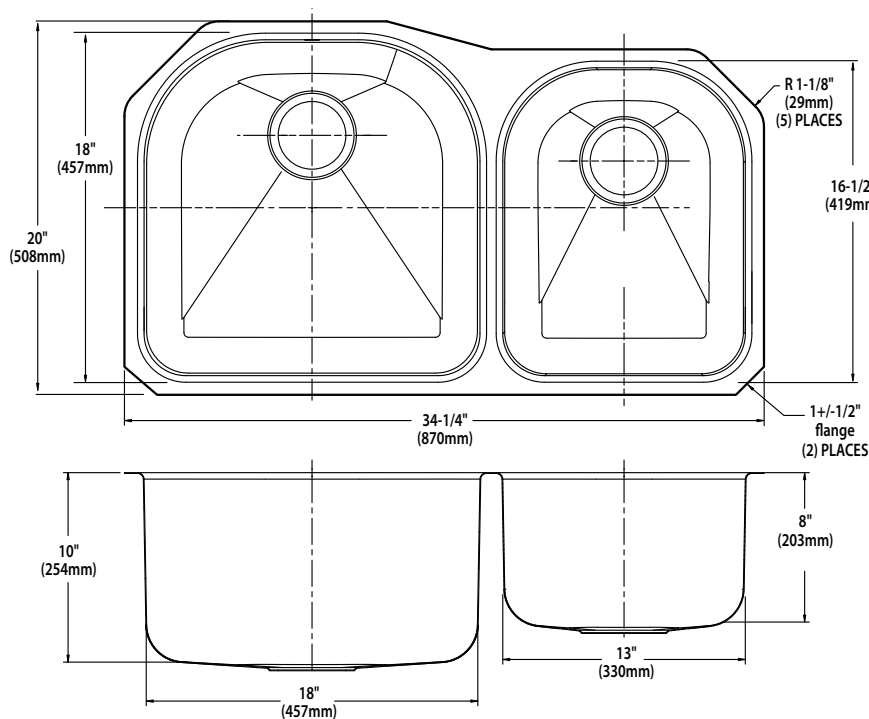

Buy it for looks. Buy it for life.®

Specifications

SINK DESCRIPTION

- Manufactured of 18 gauge stainless steel
- The two bowls, the larger bowl is 18" x 18" x 10" and the smaller bowl is 13" x 16.5" x 8"
- Has two 3-1/2" diameter recessed drain opening
- Soundshield undercoating maximizes sound deadening and inhibits condensation
- Made in U.S.A.
- Silicone sealant not provided. Includes mounting bracket. Other standard mounting hardware not included

INSTALLATION

- Template enclosed with sink
- Template ordering number 22522

STANDARDS

- Third party certified to ASME A112.19.3/CSA B45.4 and all applicable specifications referenced therein

WARRANTY

- Limited lifetime warranty against material or manufacturing defects

**Lancelot® Undermount
Double Bowl Sink
Model: S22376
(UMTLSRDL 3218-D-10-8)**

Installation Detail

CRITICAL DIMENSIONS

(DO NOT SCALE)