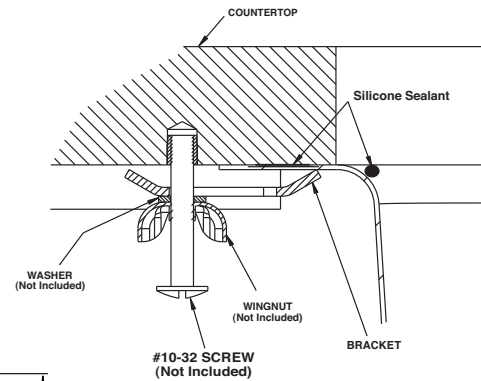

Buy it for looks. Buy it for life.®

Specifications

SINK DESCRIPTION

- Manufactured of 18 gauge stainless steel
- The two bowls, the larger bowl is 18" x 18" x 10" and the smaller bowl is 13" x 16.5" x 8"
- Has two 3-1/2" diameter recessed drain opening
- Soundshield undercoating maximizes sound deadening and inhibits condensation
- Made in U.S.A.
- Silicone sealant not provided. Includes mounting bracket. Other standard mounting hardware not included

**Lancelot® Undermount
Double Bowl Sink
Model: S22376
(UMTLSRDL 3218-D-10-8)**

Installation Detail

CRITICAL DIMENSIONS

(DO NOT SCALE)