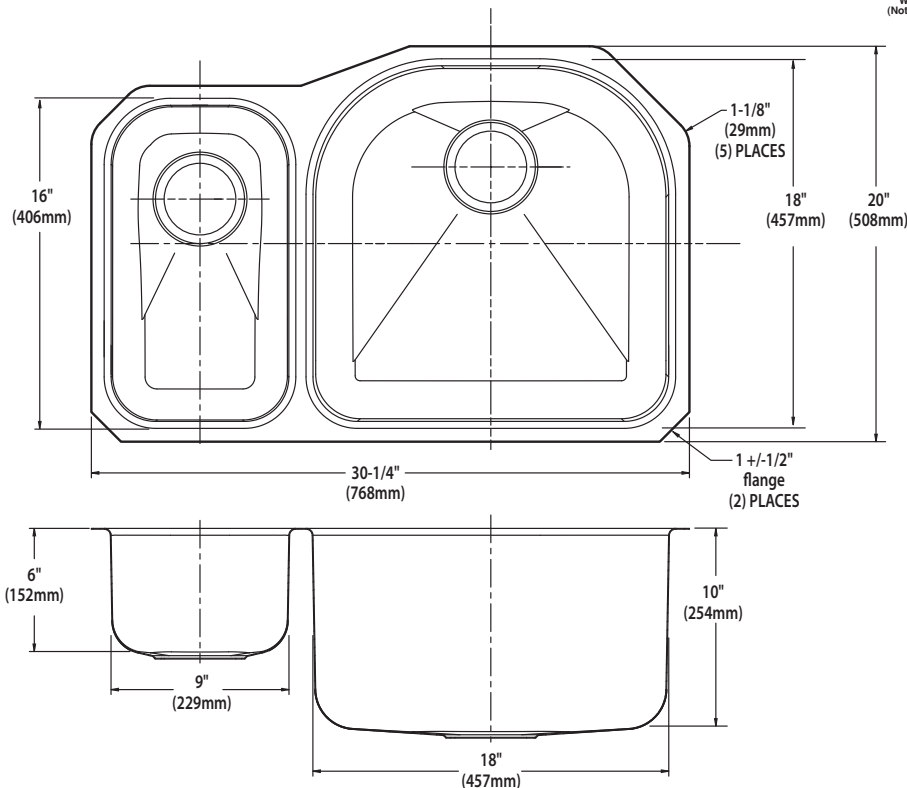

Buy it for looks. Buy it for life.®

Specifications

SINK DESCRIPTION

- Manufactured of 18 gauge stainless steel
- The two bowls, the larger bowl is 18" x 18" x 10" and the smaller bowl is 9" x 16" x 6"
- Has two 3-1/2" diameter recessed drain opening
- Soundshield undercoating maximizes sound deadening and inhibits condensation
- Made in U.S.A.
- Silicone sealant not provided. Includes mounting bracket. Other standard mounting hardware not included

INSTALLATION

- Template enclosed with sink
- Template ordering number 22521

STANDARDS

- Third party certified to ASME A112.19.3/CSA B45.4 and all applicable specifications referenced therein

WARRANTY

- Limited lifetime warranty against material or manufacturing defects

**Lancelot® Undermount
Double Bowl Sink
Model: S22373
(UMTLSLDR 2818-D-6-10)**

Installation Detail

CRITICAL DIMENSIONS

(DO NOT SCALE)