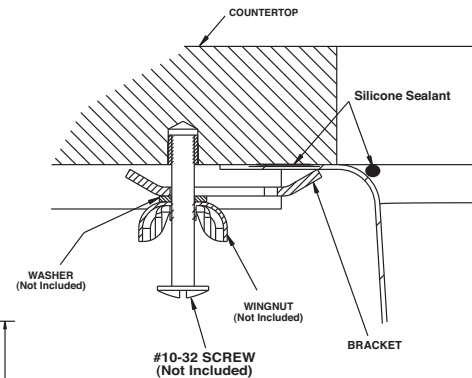

Buy it for looks. Buy it for life.®

Specifications

SINK DESCRIPTION

- Manufactured of 18 gauge stainless steel
- The two bowls, the larger bowl is 18" x 18" x 10" and the smaller bowl is 9" x 16" x 6"
- Has two 3-1/2" diameter recessed drain opening
- Soundshield undercoating maximizes sound deadening and inhibits condensation
- Made in U.S.A.
- Silicone sealant not provided. Includes mounting bracket. Other standard mounting hardware not included

**Lancelot® Undermount
Double Bowl Sink
Model: S22373
(UMTLSLDR 2818-D-6-10)**

Installation Detail

CRITICAL DIMENSIONS

(DO NOT SCALE)