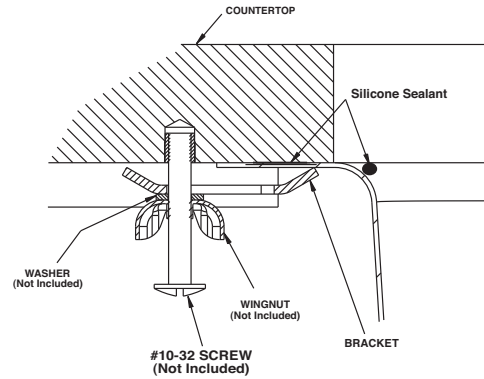

Buy it for looks. Buy it for life.®

Specifications

SINK DESCRIPTION

- Manufactured of 18 gauge stainless steel
- The two bowls, the larger bowl is 18" x 18" x 10" and the smaller bowl is 9" x 16" x 6"
- Has two 3-1/2" diameter recessed drain opening
- Soundshield undercoating maximizes sound deadening and inhibits condensation
- Made in U.S.A.
- Silicone sealant not provided. Includes mounting bracket. Other standard mounting hardware not included

INSTALLATION

- Template enclosed with sink
- Template ordering number 22520

STANDARDS

- Third party certified to ASME A112.19.3/CSA B45.4 and all applicable specifications referenced therein

WARRANTY

- Limited lifetime warranty against material or manufacturing defects

**Lancelot® Undermount
Double Bowl Sink
Model: S22372
(UMTLSRDL 2818-D-10-6)**

Installation Detail

CRITICAL DIMENSIONS

(DO NOT SCALE)