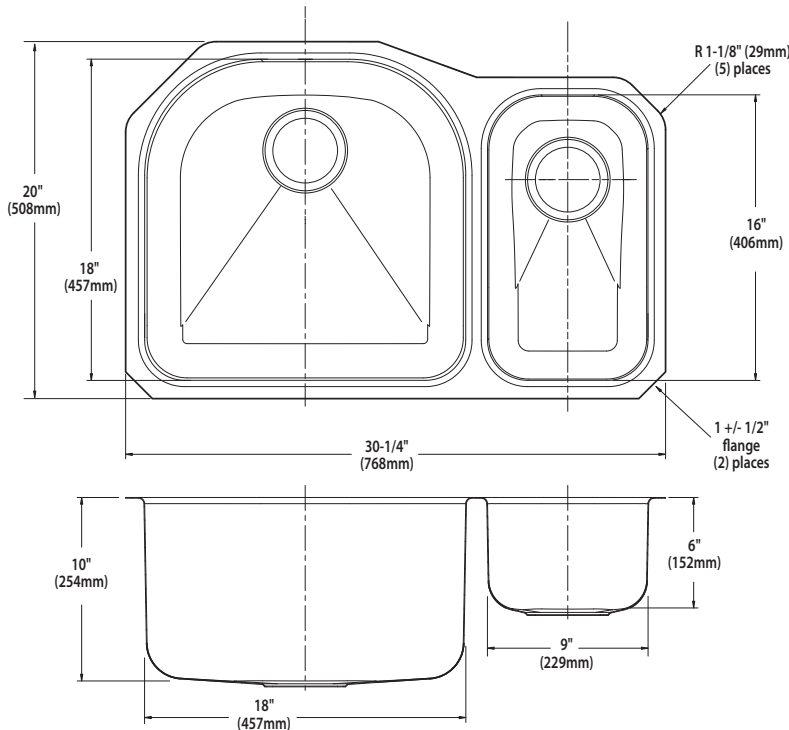

Buy it for looks. Buy it for life.®

Specifications

SINK DESCRIPTION

- Manufactured of 18 gauge stainless steel
- The two bowls, the larger bowl is 18" x 18" x 10" and the smaller bowl is 9" x 16" x 6"
- Has two 3-1/2" diameter recessed drain opening
- Soundshield undercoating maximizes sound deadening and inhibits condensation
- Made in U.S.A.
- Silicone sealant not provided. Includes mounting bracket. Other standard mounting hardware not included

INSTALLATION

- Template enclosed with sink
- Template ordering number 22520

STANDARDS

- Third party certified to ASME A112.19.3/CSA B45.4 and all applicable specifications referenced therein

WARRANTY

- Limited lifetime warranty against material or manufacturing defects

**Lancelot® Undermount
Double Bowl Sink
Model: S22372
(UMTLSRDL 2818-D-10-6)**

Installation Detail

CRITICAL DIMENSIONS

(DO NOT SCALE)